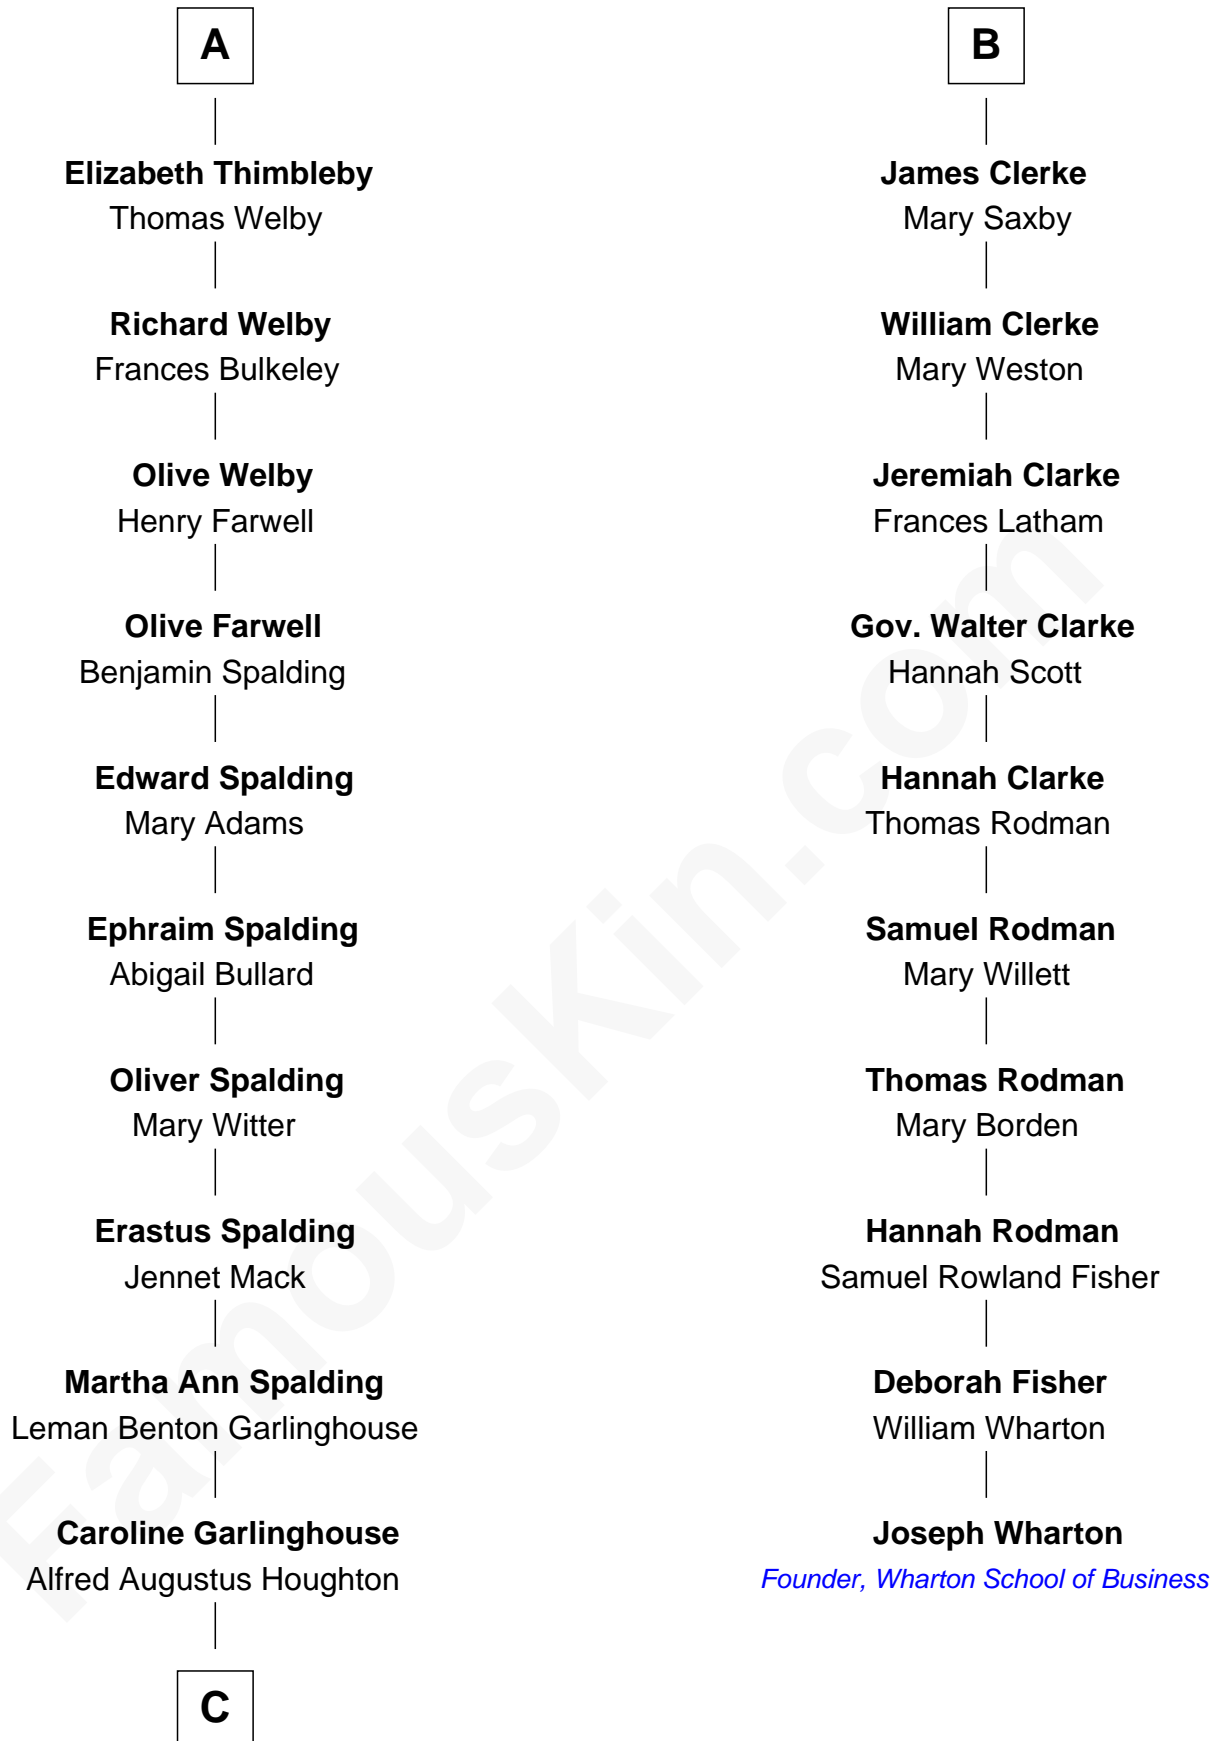

FamousKin.com
Relationship Chart of
Katharine Hepburn
Movie Actress

16th cousin 2 times removed of

Joseph Wharton
Founder of the Wharton School of Business

C

|
Katharine Martha Houghton

Thomas Norval Hepburn

|
Katharine Hepburn

Movie Actress

FamousKin.com