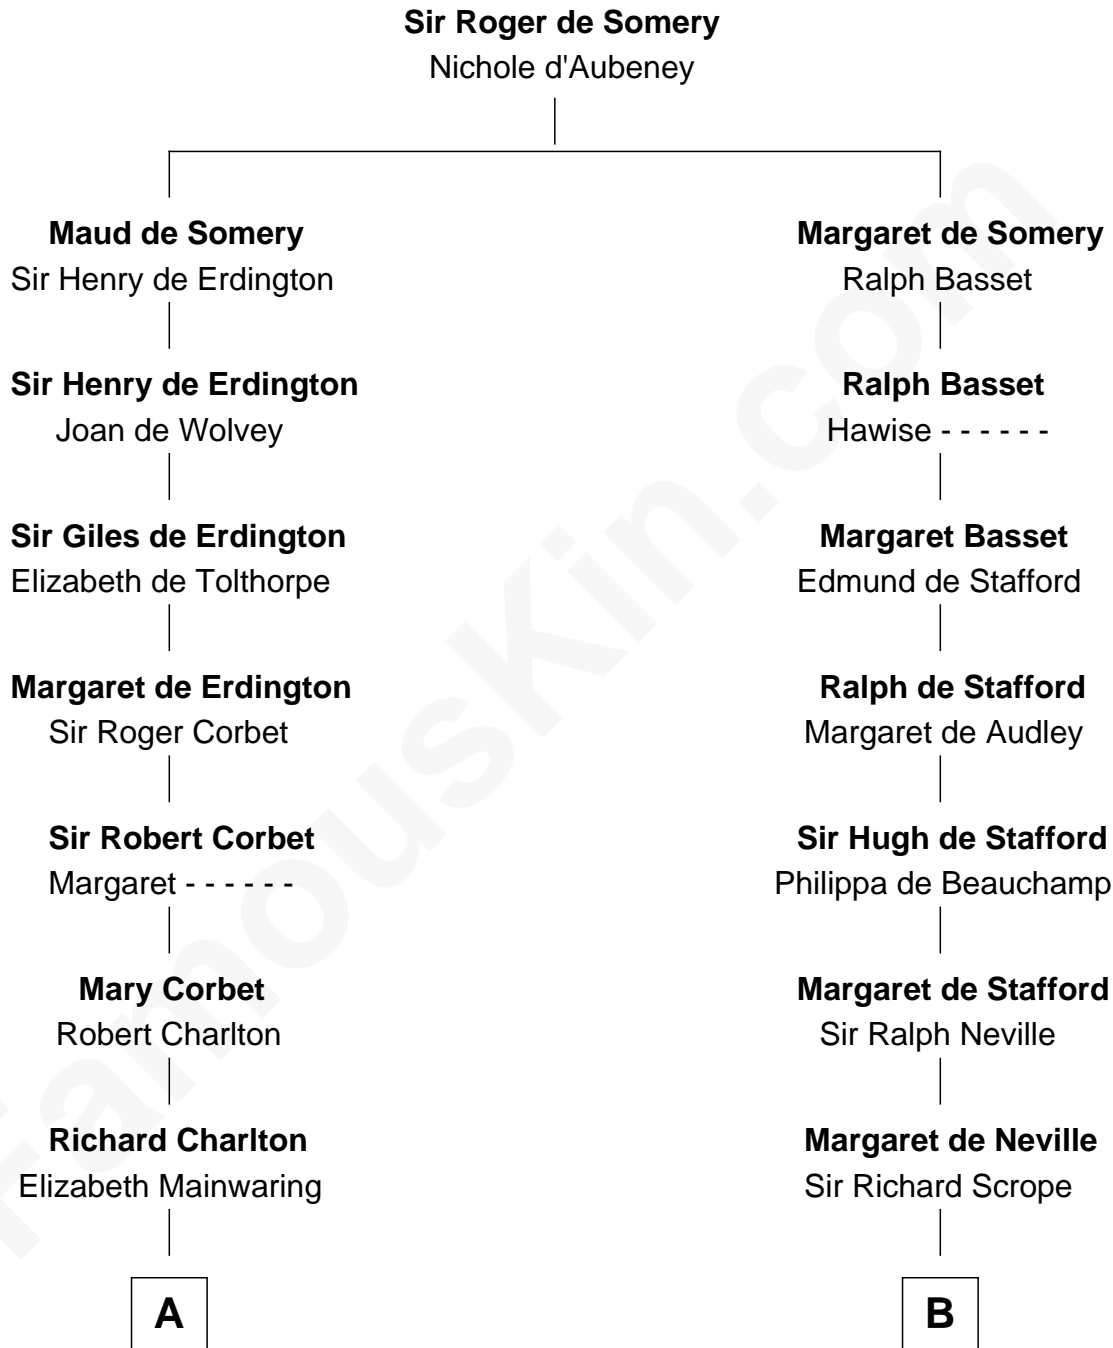

**FamousKin.com**  
**Relationship Chart of**  
**Katharine Hepburn**  
*Movie Actress*

17th cousin 3 times removed of  
**Benjamin Harrison V**  
*Signer of the Declaration of Independence*

**C**

—  
**Martha Ann Spalding**  
Leman Benton Garlinghouse

—  
**Caroline Garlinghouse**  
Alfred Augustus Houghton

—  
**Katharine Martha Houghton**  
Thomas Norval Hepburn

—  
**Katharine Hepburn**  
*Movie Actress*

FamousKin.com