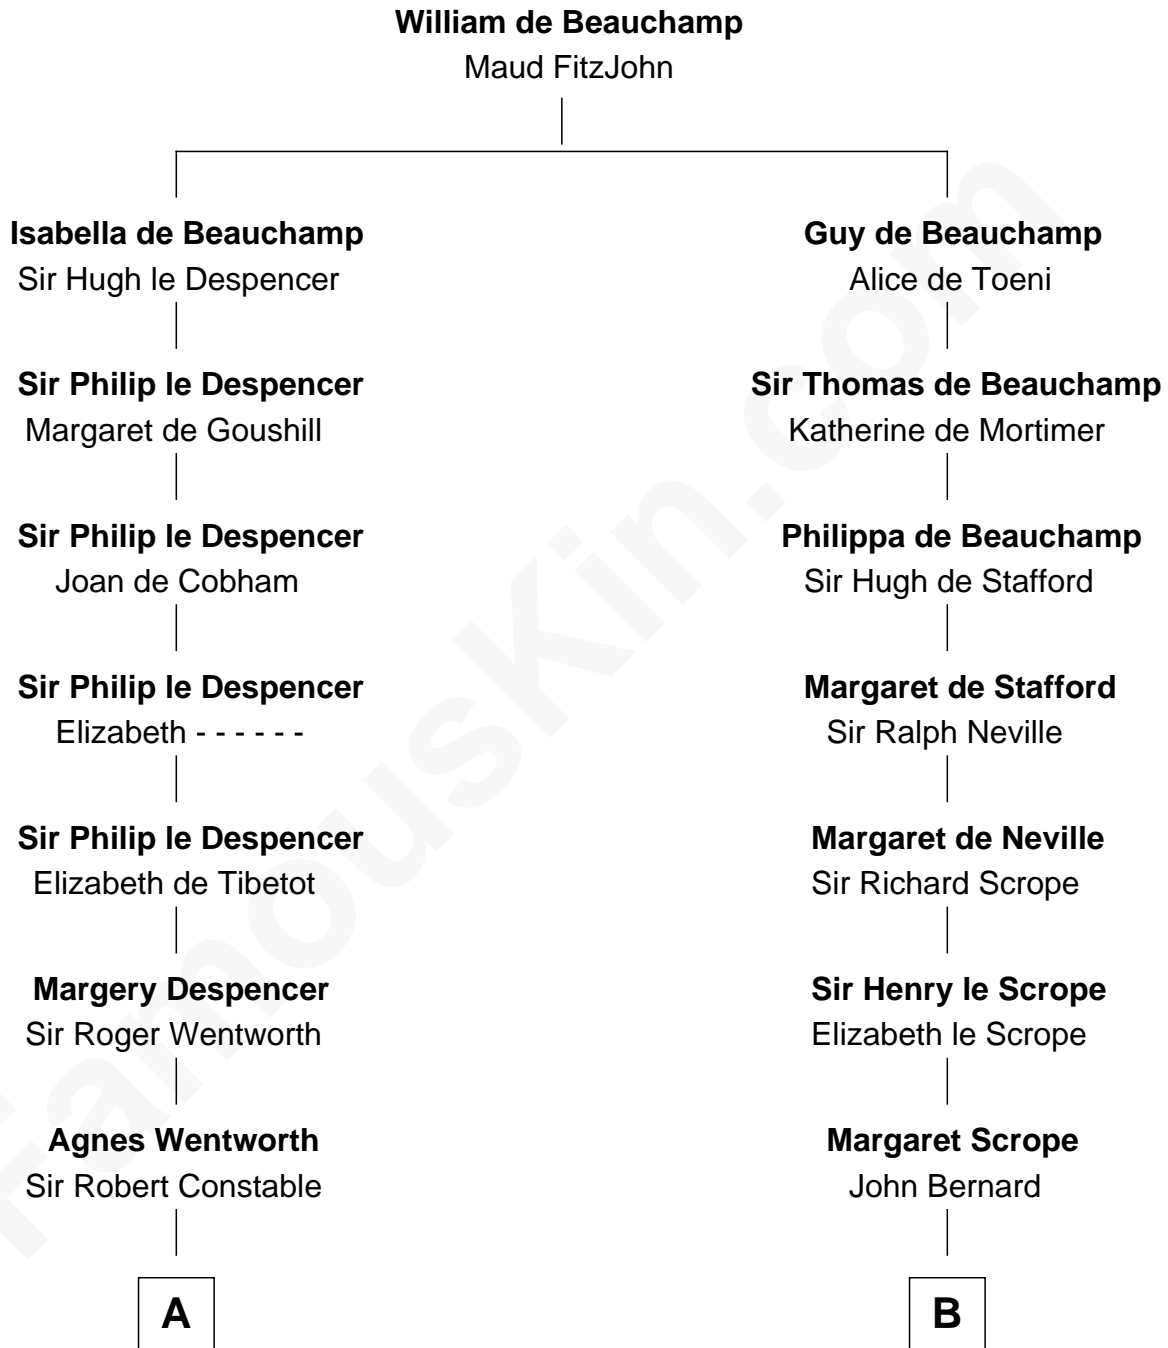

FamousKin.com
Relationship Chart of
Katharine Hepburn
Movie Actress

15th cousin 6 times removed of
Benjamin Harrison V
Signer of the Declaration of Independence

C

Erastus Spalding

Jennet Mack

Martha Ann Spalding

Leman Benton Garlinghouse

Caroline Garlinghouse

Alfred Augustus Houghton

Katharine Martha Houghton

Thomas Norval Hepburn

Katharine Hepburn

Movie Actress

FamousKin.com