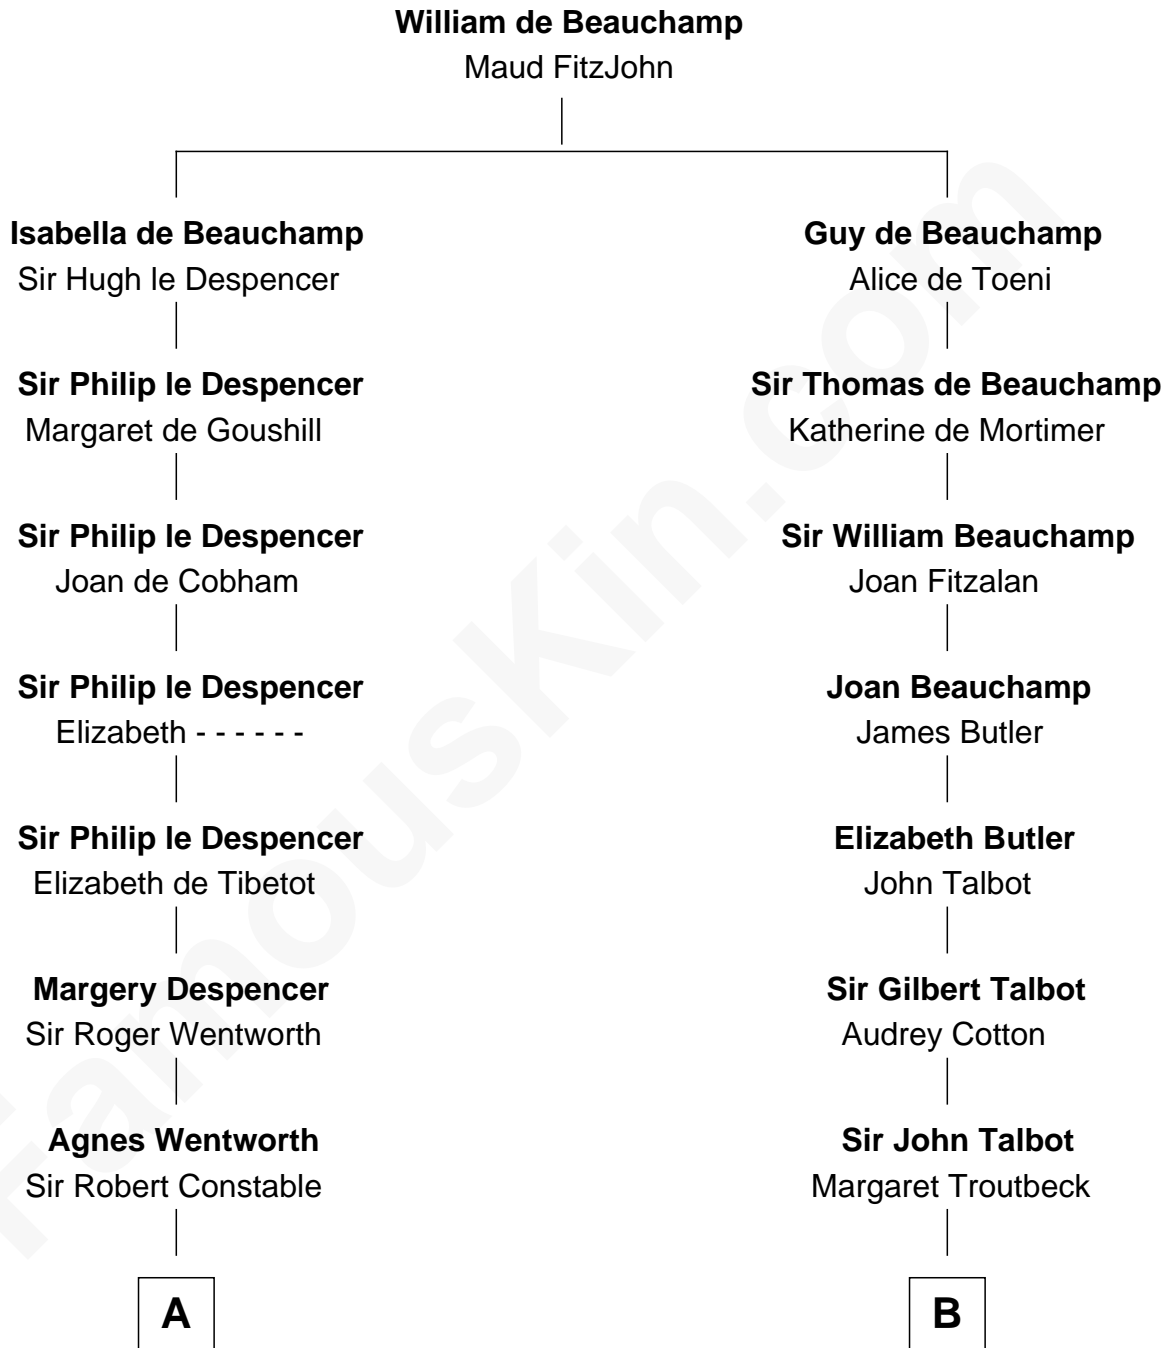

FamousKin.com
Relationship Chart of
Katharine Hepburn
Movie Actress

17th cousin 4 times removed of
Jay Gould
American Railroad "Robber Baron"

C

Erastus Spalding

Jennet Mack

Martha Ann Spalding

Leman Benton Garlinghouse

Caroline Garlinghouse

Alfred Augustus Houghton

Katharine Martha Houghton

Thomas Norval Hepburn

Katharine Hepburn

Movie Actress

FamousKin.com