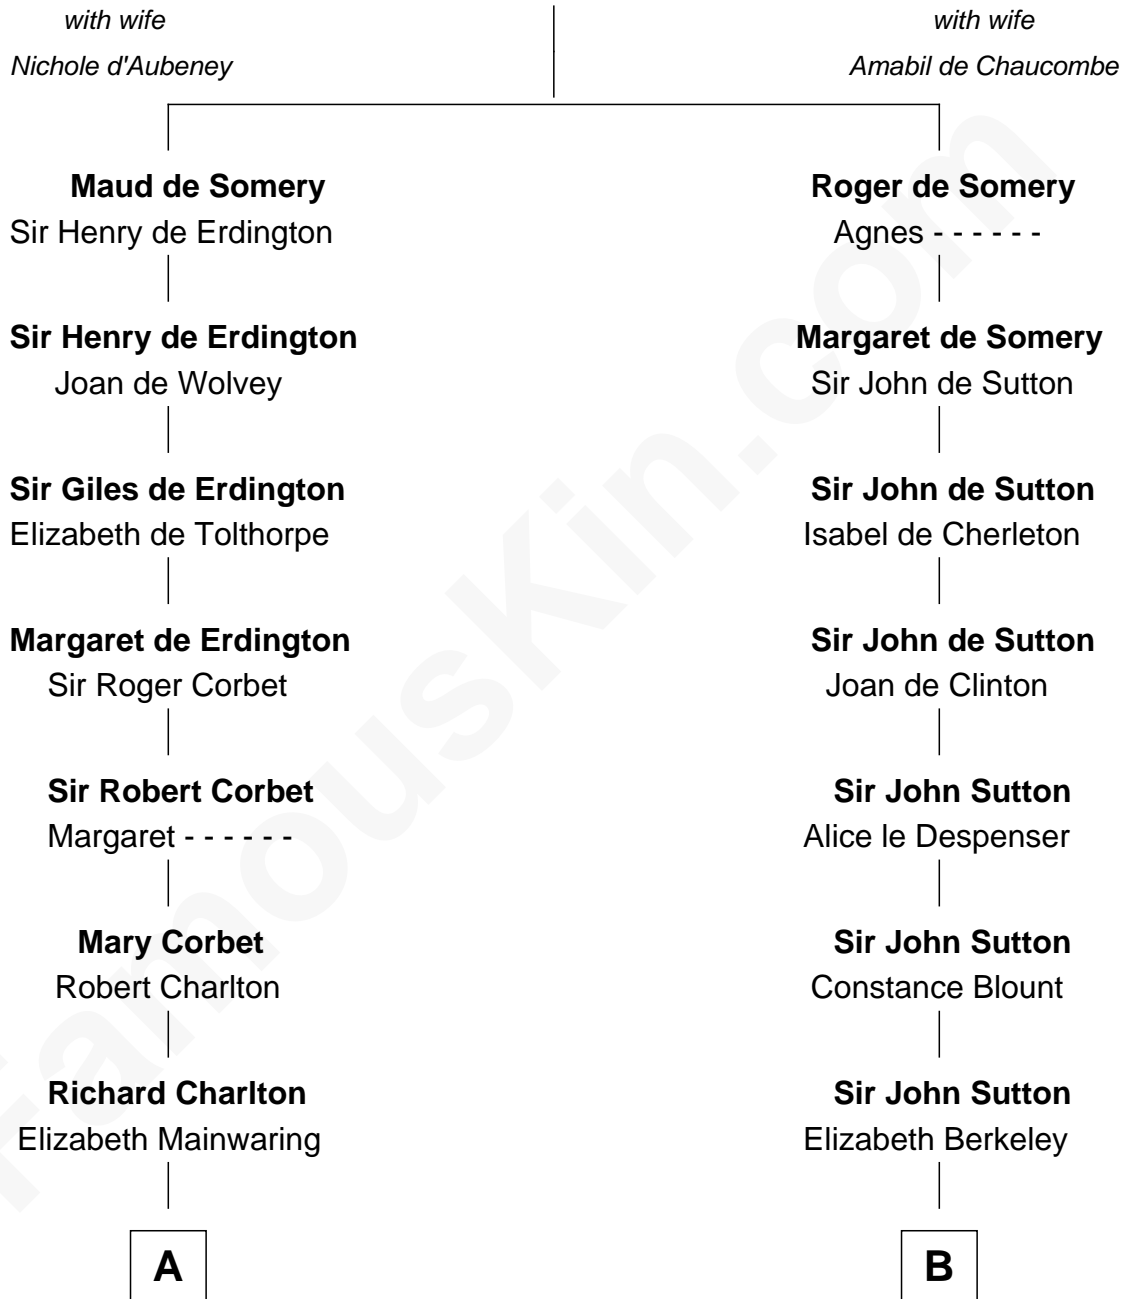

FamousKin.com Relationship Chart of

Katharine Hepburn

Movie Actress

20th cousin of

William Marsh Rice

Founder of Rice University

Sir Roger de Somery

C

Martha Ann Spalding
Leman Benton Garlinghouse

Caroline Garlinghouse
Alfred Augustus Houghton

Katharine Martha Houghton
Thomas Norval Hepburn

Katharine Hepburn
Movie Actress

D

Hannah Holbrook
Urban Bates

Sarah Bates
David Rice