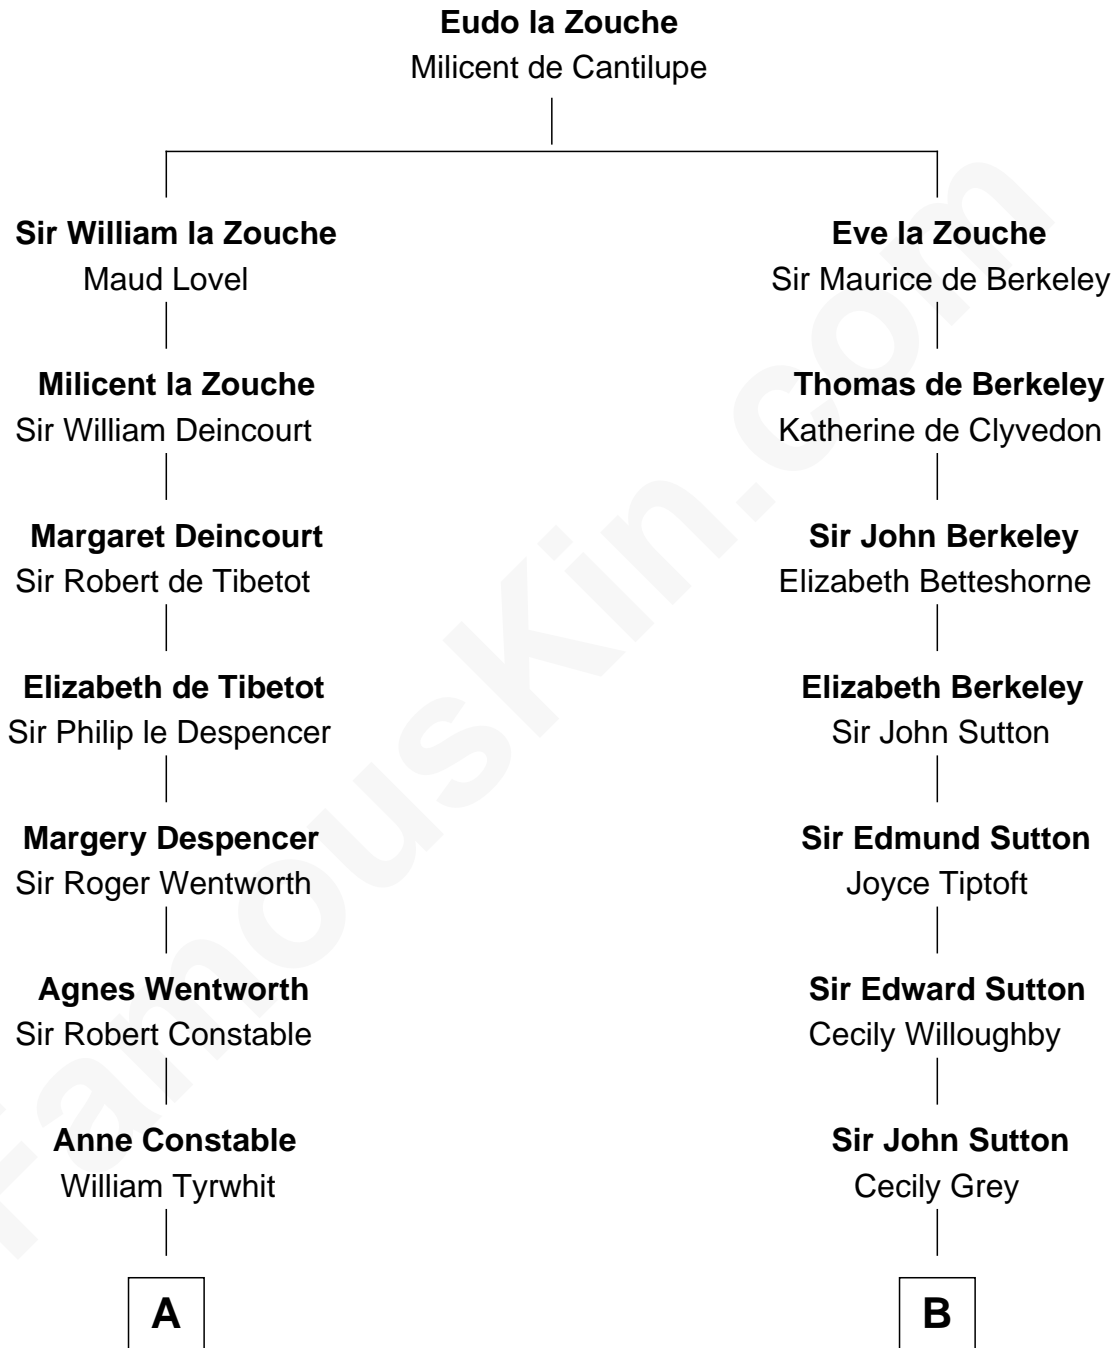

**FamousKin.com**  
**Relationship Chart of**  
**Katharine Hepburn**  
*Movie Actress*

17th cousin 3 times removed of

**William Marsh Rice**  
*Founder of Rice University*

**C**

—  
**Martha Ann Spalding**  
Leman Benton Garlinghouse

—  
**Caroline Garlinghouse**  
Alfred Augustus Houghton

—  
**Katharine Martha Houghton**  
Thomas Norval Hepburn

—  
**Katharine Hepburn**  
*Movie Actress*

FamousKin.com