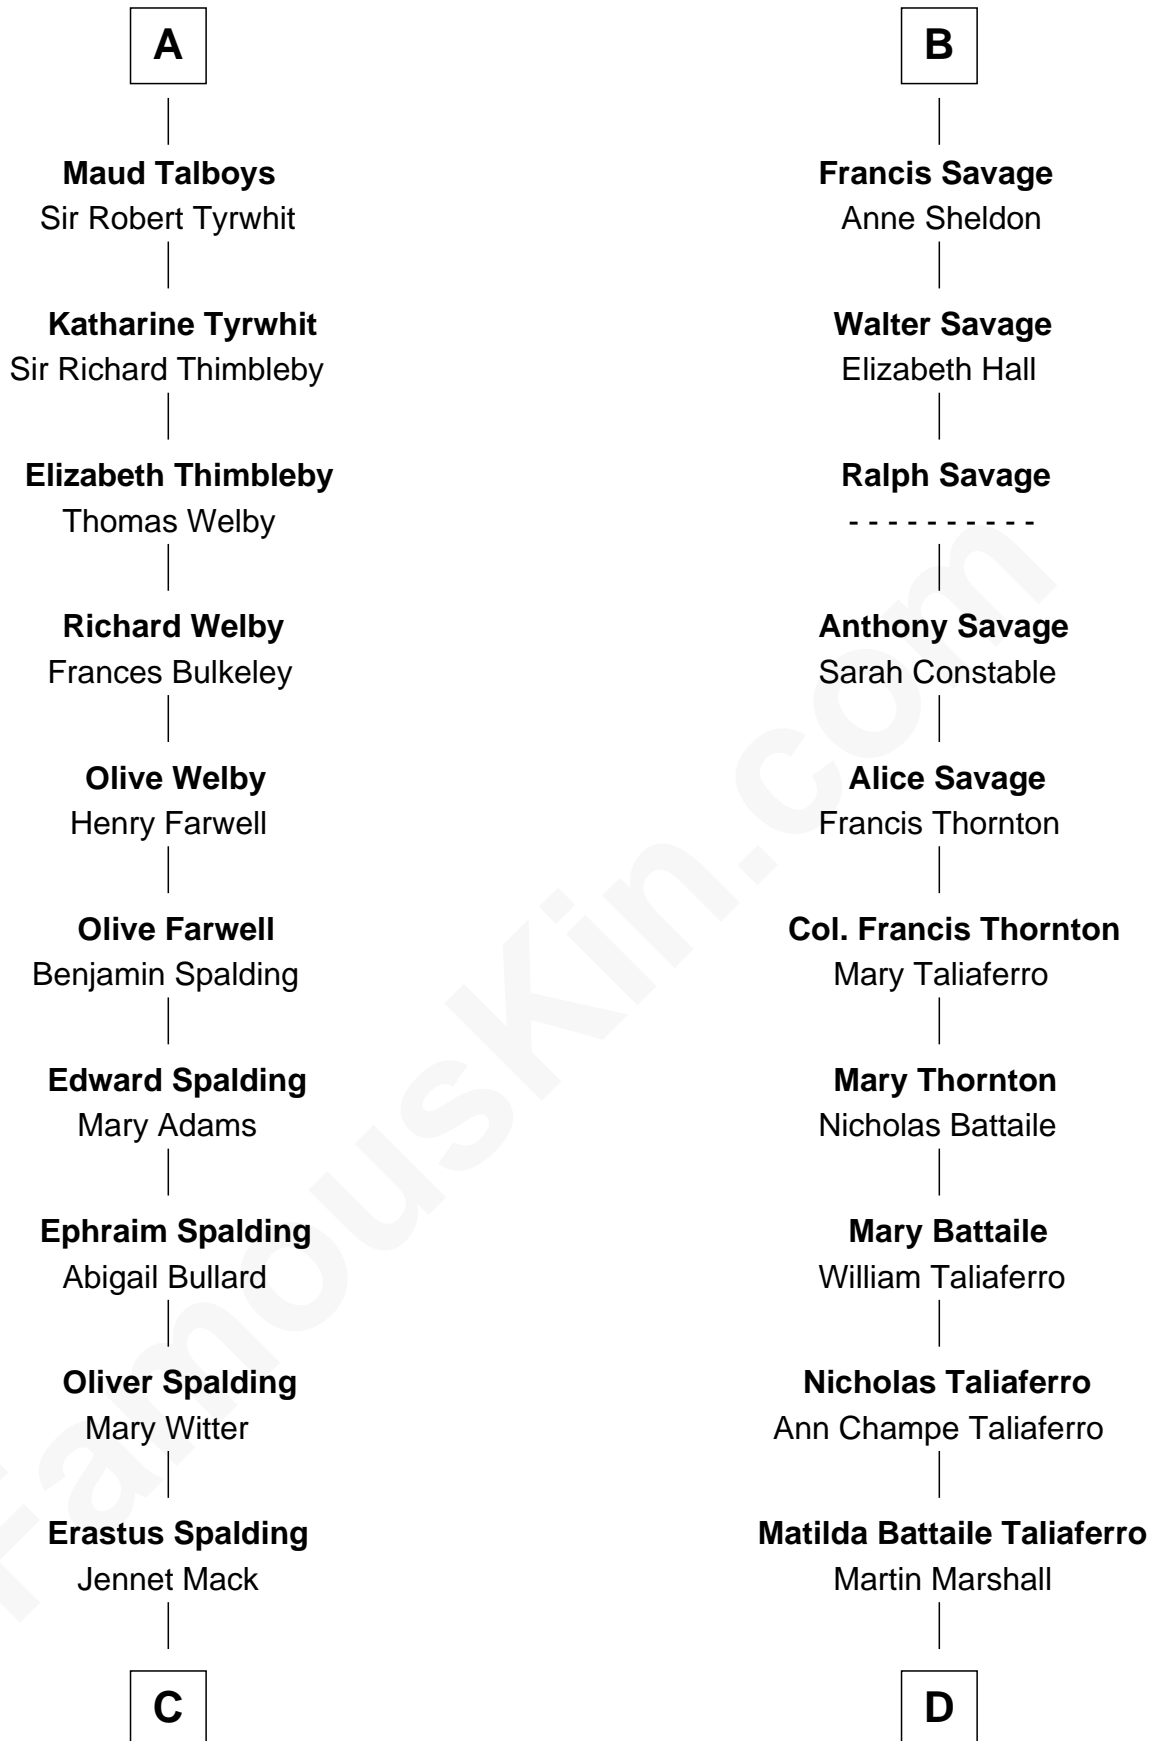

**FamousKin.com**  
**Relationship Chart of**  
**Katharine Hepburn**  
*Movie Actress*

19th cousin 1 time removed of  
**General George C. Marshall**  
*Author of "The Marshall Plan"*

**C**

**Martha Ann Spalding**  
Leman Benton Garlinghouse

**Caroline Garlinghouse**  
Alfred Augustus Houghton

**Katharine Martha Houghton**  
Thomas Norval Hepburn

**Katharine Hepburn**  
*Movie Actress*

**D**

**William Champe Marshall**  
Susan Myers

**George Catlett Marshall**  
Laura Emily Bradford