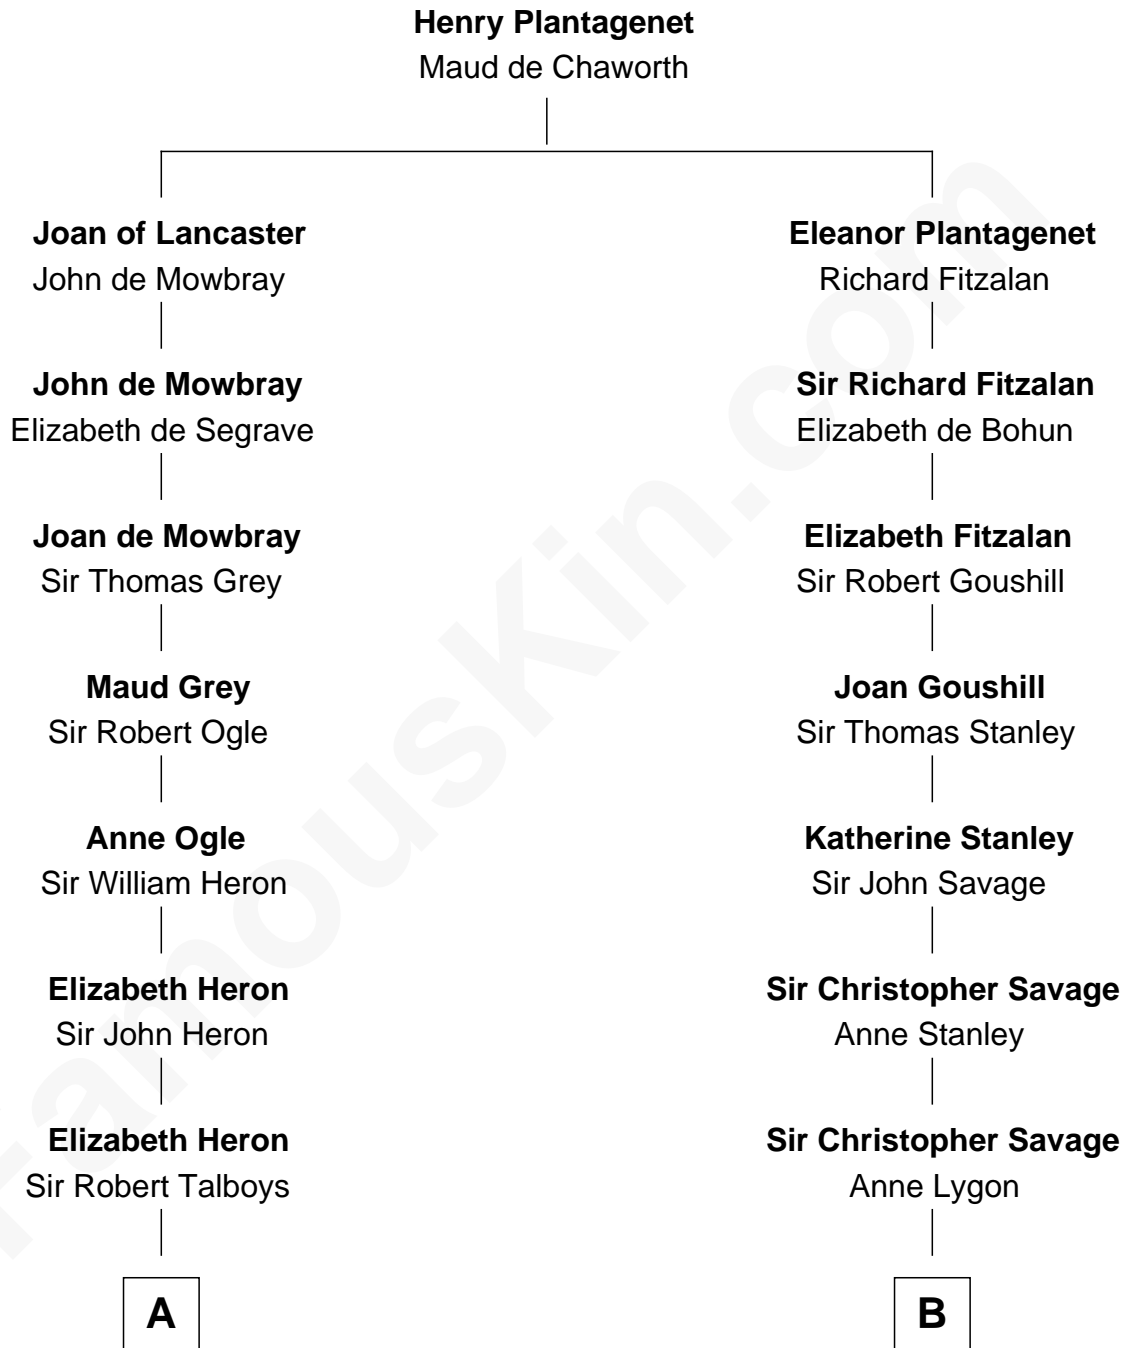

**FamousKin.com**  
**Relationship Chart of**  
**Katharine Hepburn**  
*Movie Actress*

19th cousin 1 time removed of  
**General George C. Marshall**  
*Author of "The Marshall Plan"*

**C**

**Martha Ann Spalding**  
Leman Benton Garlinghouse

**Caroline Garlinghouse**  
Alfred Augustus Houghton

**Katharine Martha Houghton**  
Thomas Norval Hepburn

**Katharine Hepburn**  
*Movie Actress*

**D**

**William Champe Marshall**  
Susan Myers

**George Catlett Marshall**  
Laura Emily Bradford