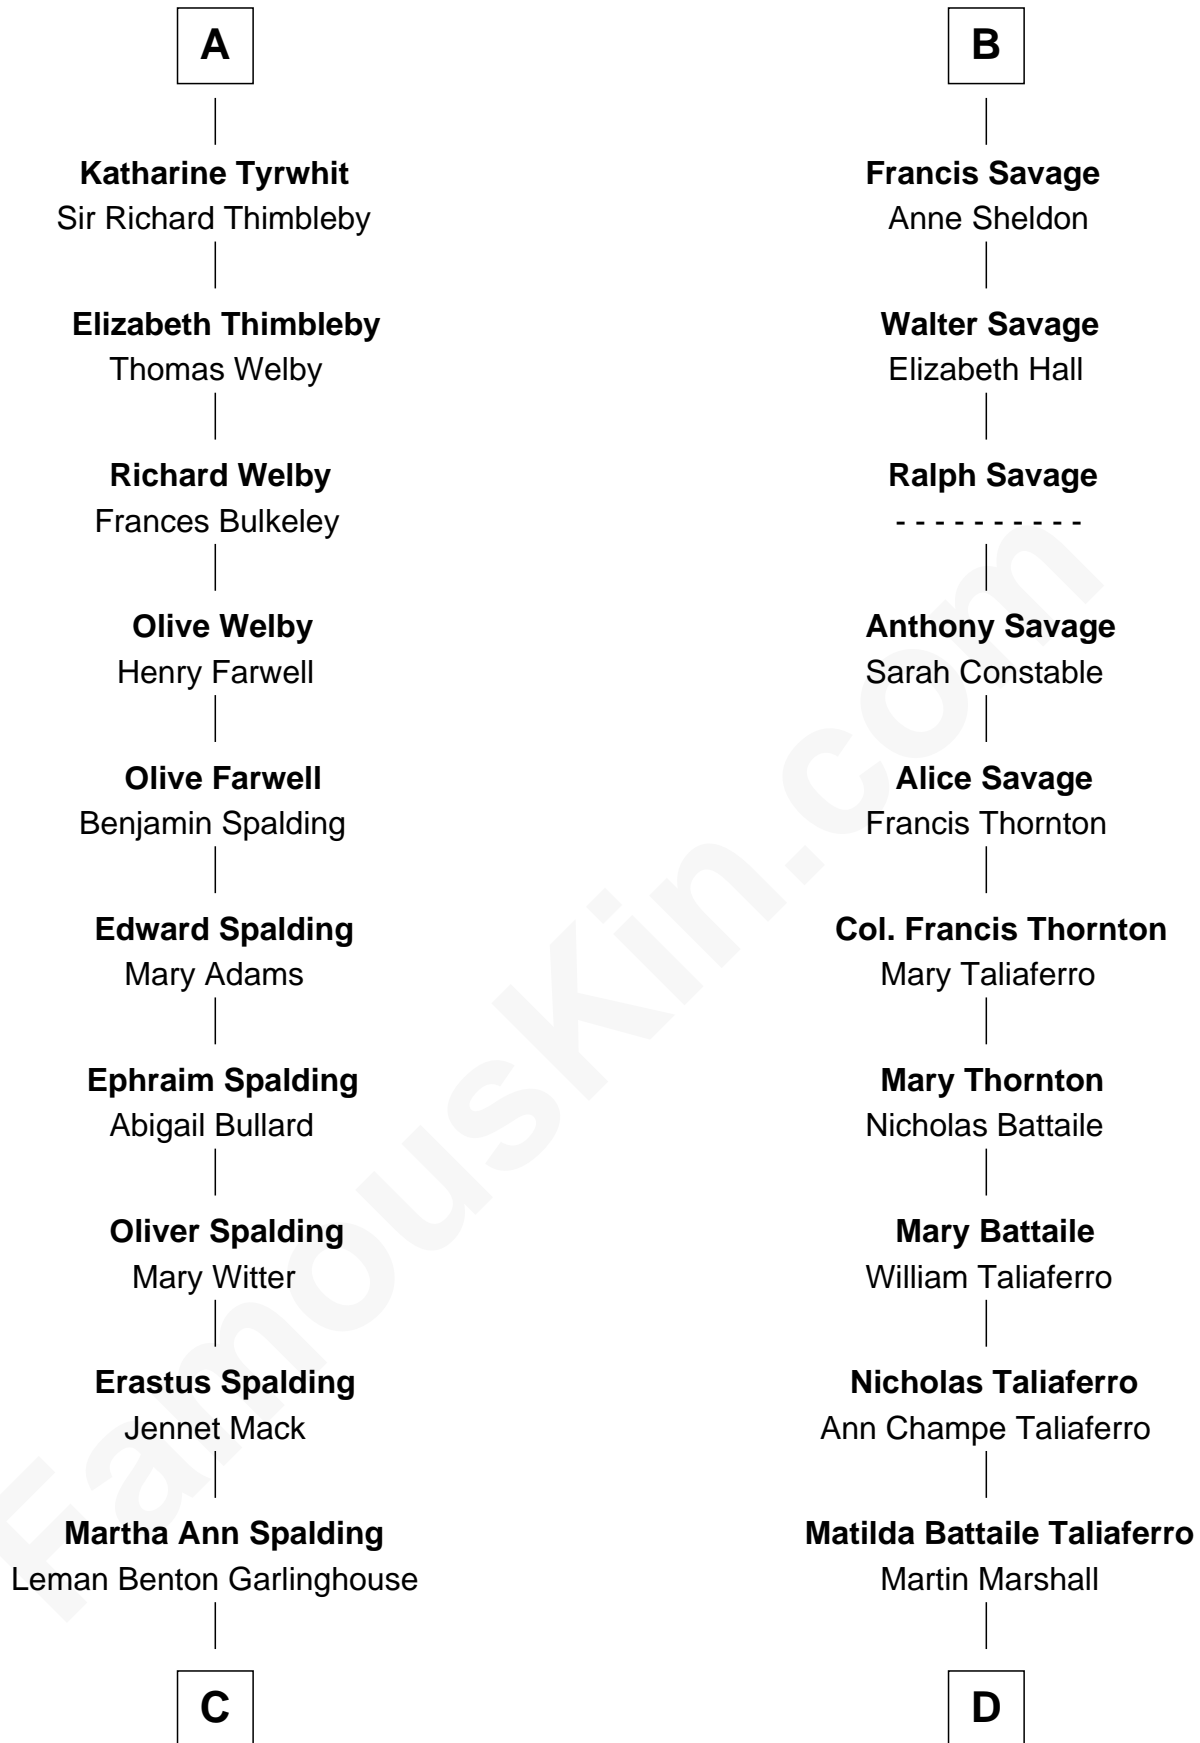

**FamousKin.com**  
**Relationship Chart of**  
**Katharine Hepburn**

*Movie Actress*

19th cousin of

**General George C. Marshall**

*Author of "The Marshall Plan"*

**Bartholomew de Badlesmere**

Margaret de Clare

**Margaret de Badlesmere**

Sir John de Tibetot

**Sir Robert de Tibetot**

Margaret Deincourt

**Elizabeth de Tibetot**

Sir Philip le Despencer

**Margery Despencer**

Sir Roger Wentworth

Sir John Savage

**Sir Christopher Savage**

Anne Stanley

**Sir Christopher Savage**

Anne Lygon

**B**

**C**

**Caroline Garlinghouse**  
Alfred Augustus Houghton

**Katharine Martha Houghton**  
Thomas Norval Hepburn

**Katharine Hepburn**  
*Movie Actress*

**D**

**William Champe Marshall**  
Susan Myers

**George Catlett Marshall**  
Laura Emily Bradford

**General George C. Marshall**  
*U.S. Army - World War II*