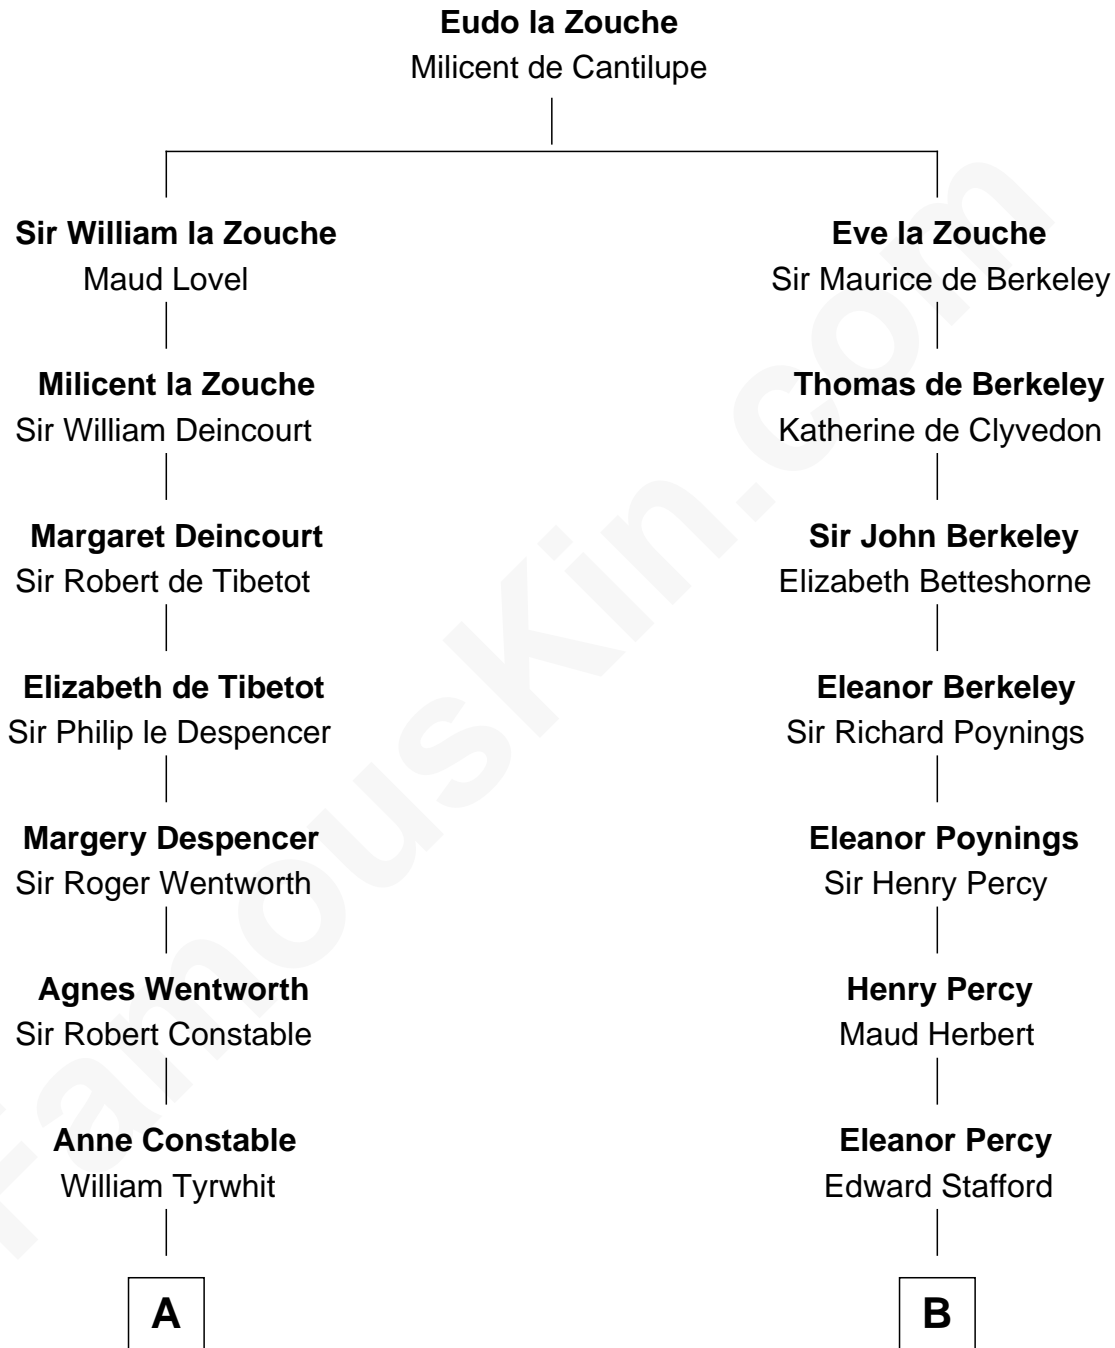

FamousKin.com Relationship Chart of

Katharine Hepburn

Movie Actress

20th cousin of

Harry F. Byrd

50th Governor of Virginia

C

Martha Ann Spalding
Leman Benton Garlinghouse

Caroline Garlinghouse
Alfred Augustus Houghton

Katharine Martha Houghton
Thomas Norval Hepburn

Katharine Hepburn
Movie Actress

D

Richard Evelyn Byrd
Anne Harrison

Col. William Byrd
Jane Meriwether Rivers

Richard Evelyn Byrd
Eleanor Bolling Flood