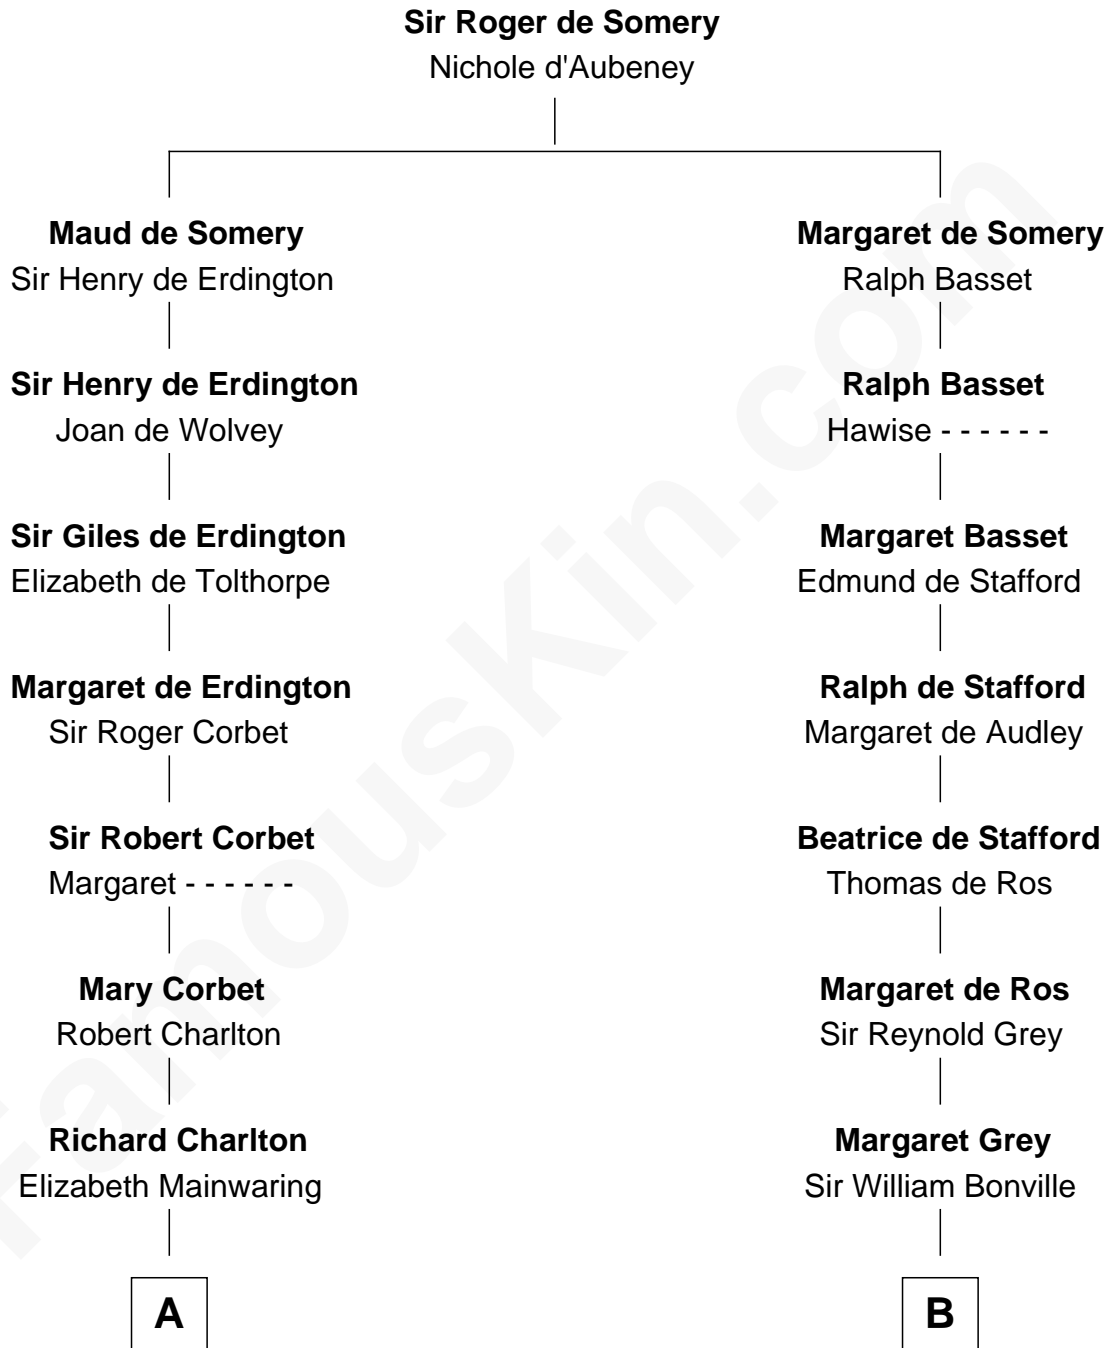

FamousKin.com
Relationship Chart of
Katharine Hepburn
Movie Actress

18th cousin 2 times removed of
Meriwether Lewis
Lewis and Clark Expedition

FamousKin.com