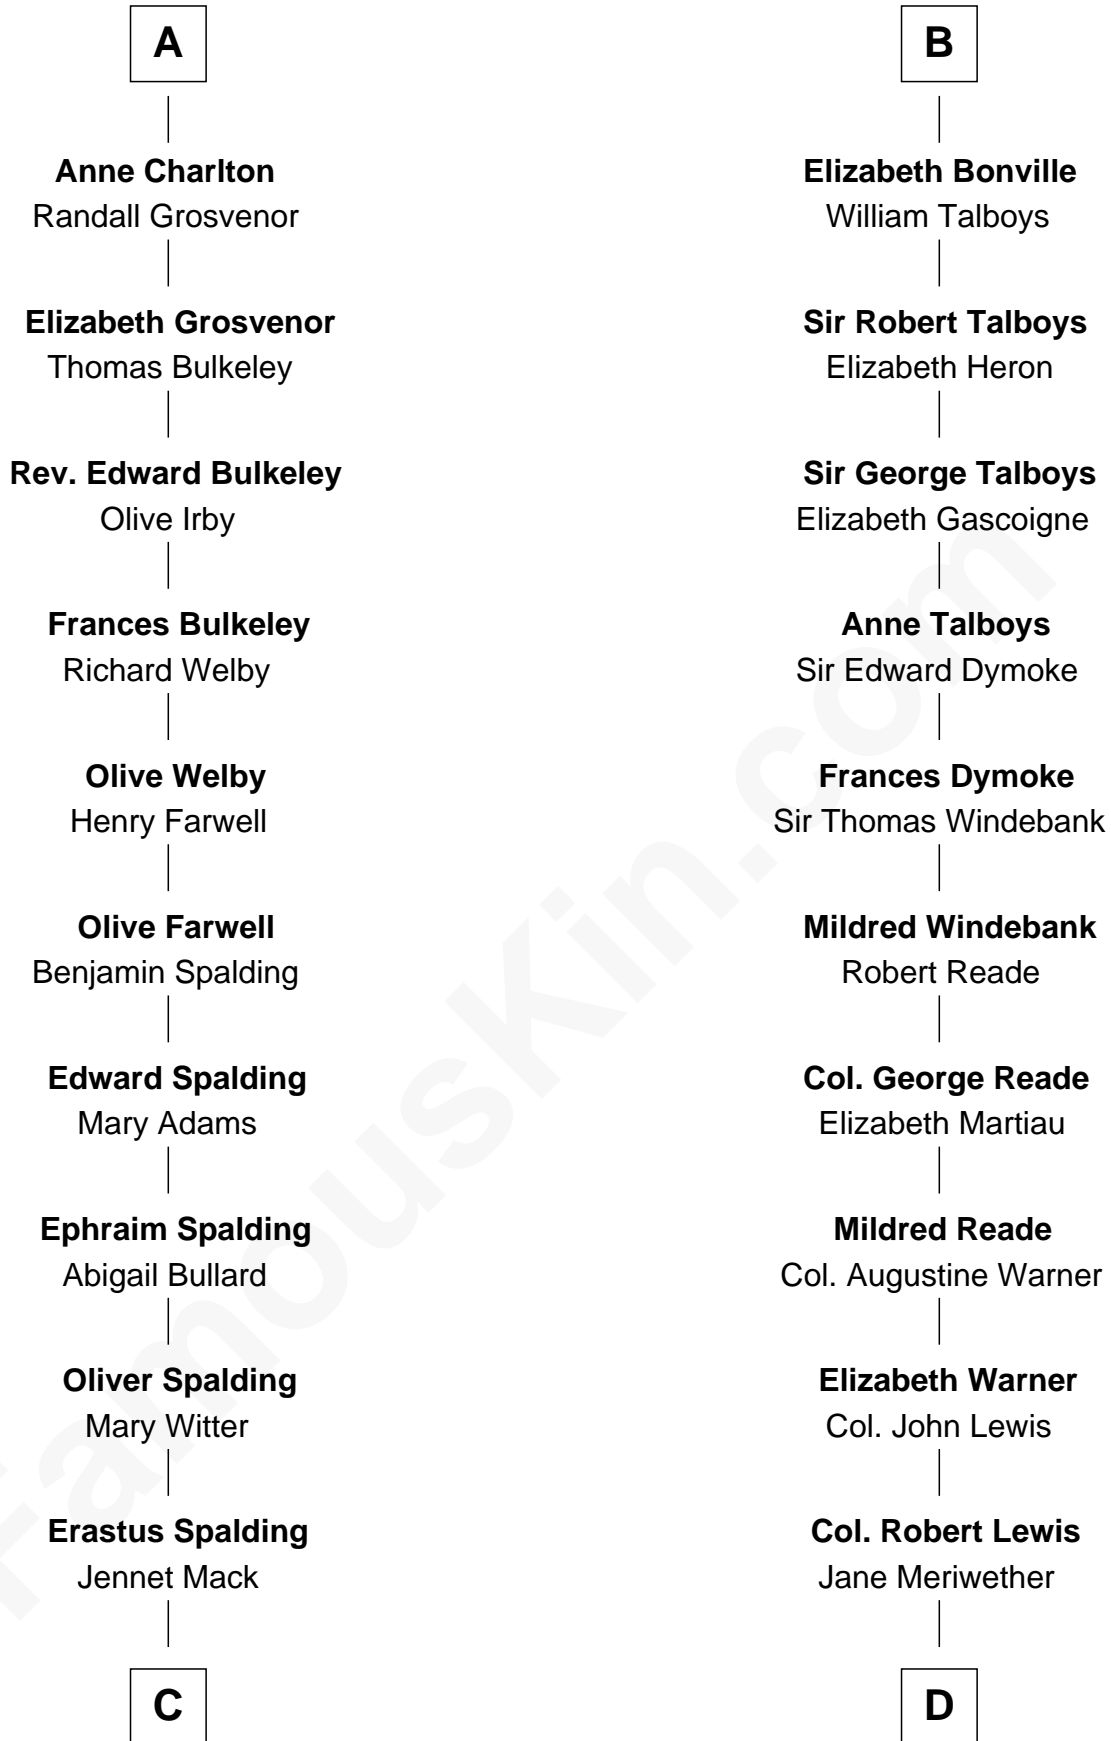

FamousKin.com
Relationship Chart of
Katharine Hepburn
Movie Actress

18th cousin 2 times removed of
Meriwether Lewis
Lewis and Clark Expedition

FamousKin.com