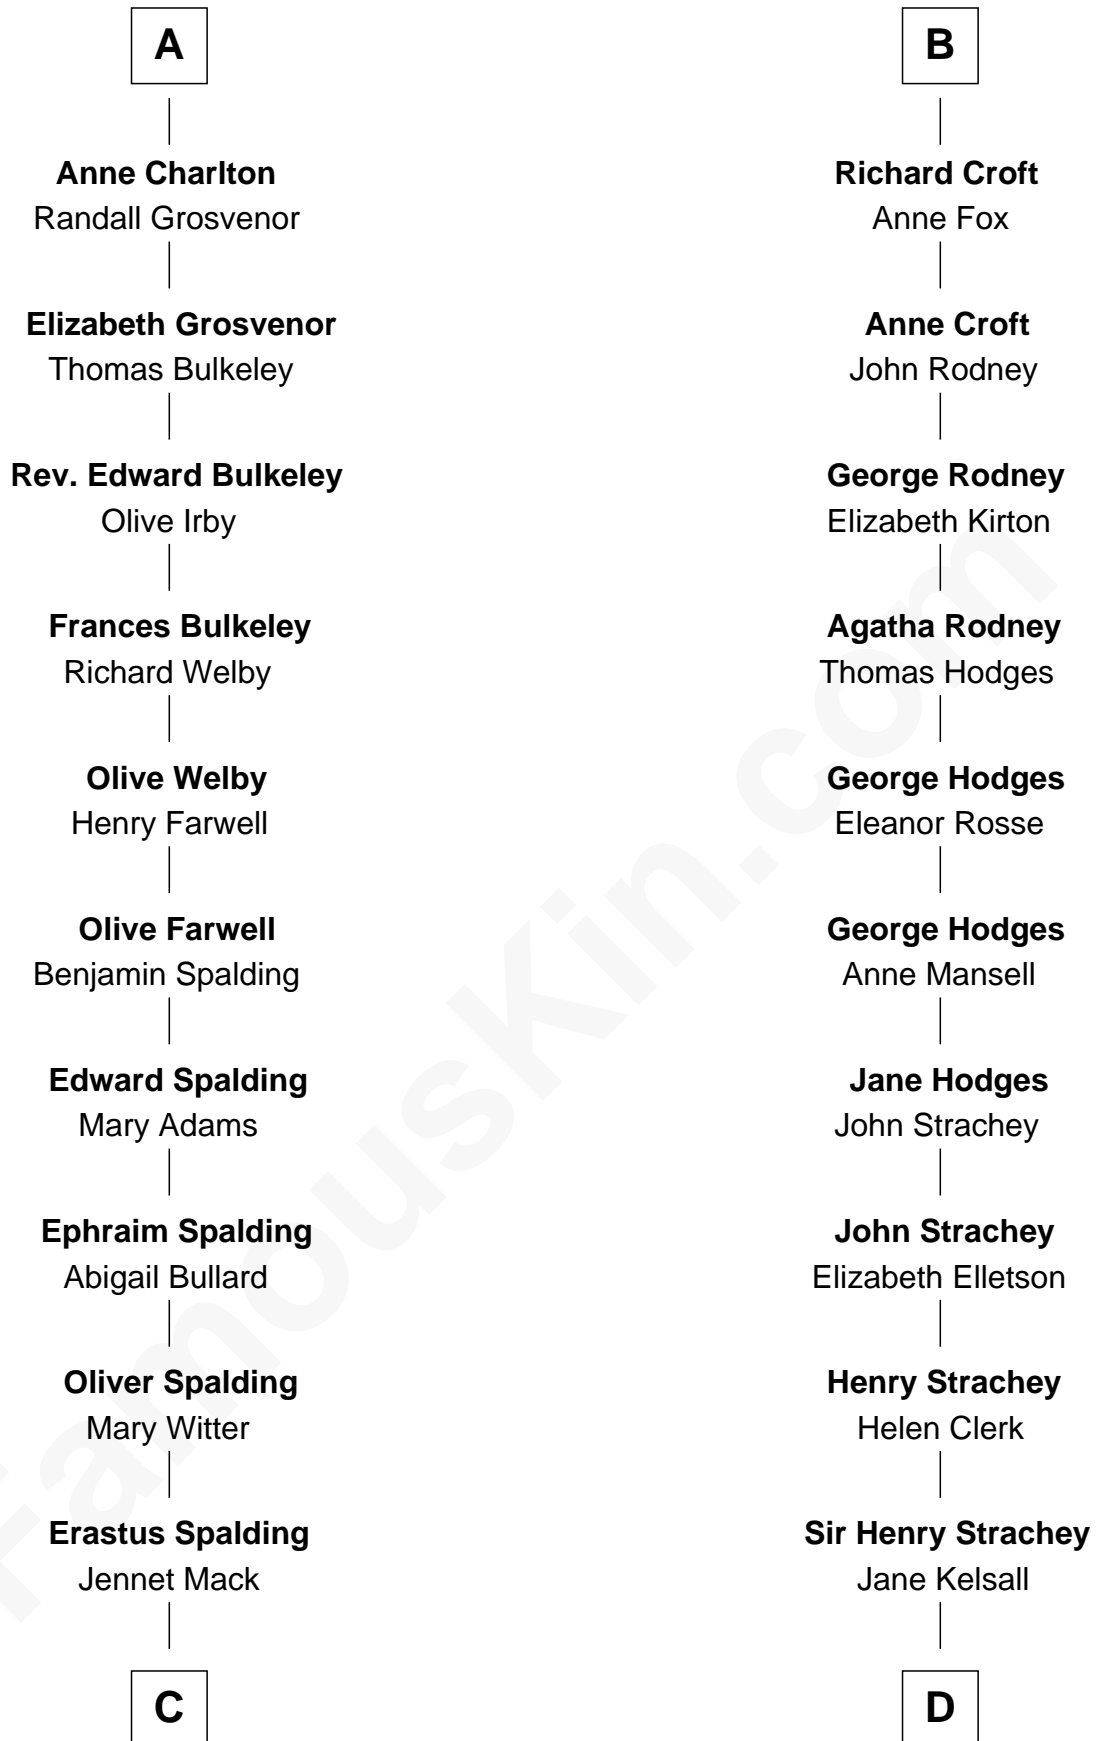

FamousKin.com
Relationship Chart of
Katharine Hepburn
Movie Actress

19th cousin 1 time removed of

Lytton Strachey
Author and Co-Founder of Bloomsbury Group

C

Martha Ann Spalding
Leman Benton Garlinghouse

Caroline Garlinghouse
Alfred Augustus Houghton

Katharine Martha Houghton
Thomas Norval Hepburn

Katharine Hepburn
Movie Actress

D

Edward Strachey
Julia Woodburn Kirkpatrick

Sir Richard Strachey
Jane Maria Grant

Lytton Strachey
British Author

FamousKin.com