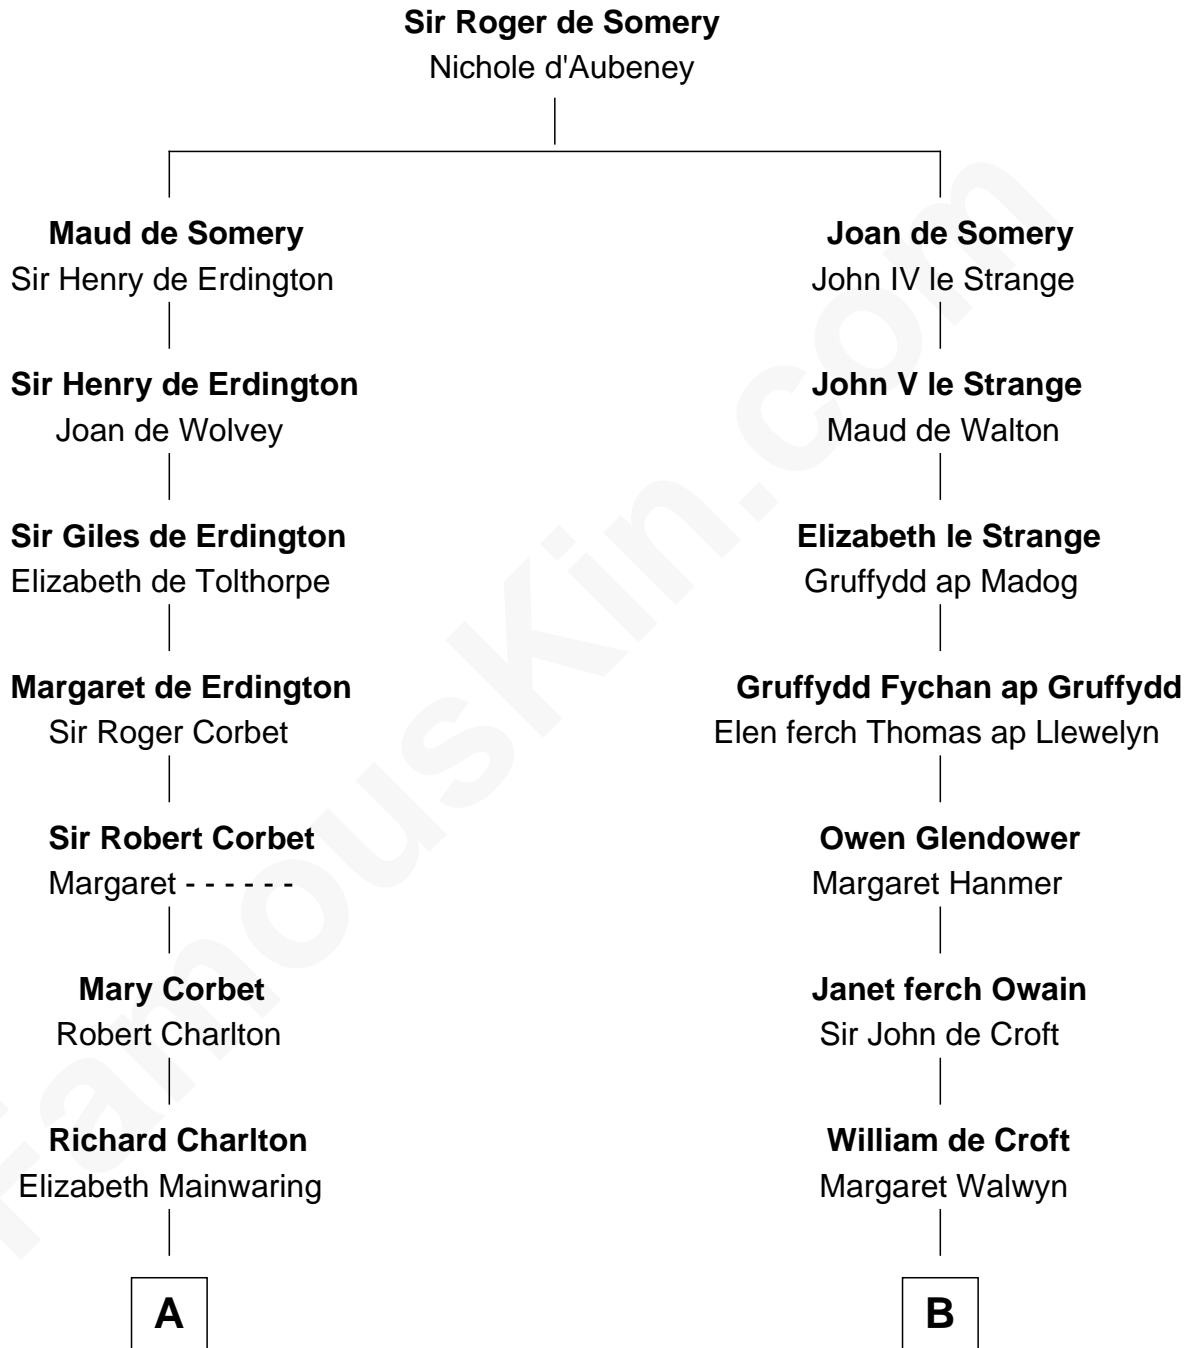

FamousKin.com
Relationship Chart of
Katharine Hepburn
Movie Actress

19th cousin 1 time removed of

Lytton Strachey
Author and Co-Founder of Bloomsbury Group

C

Martha Ann Spalding
Leman Benton Garlinghouse

Caroline Garlinghouse
Alfred Augustus Houghton