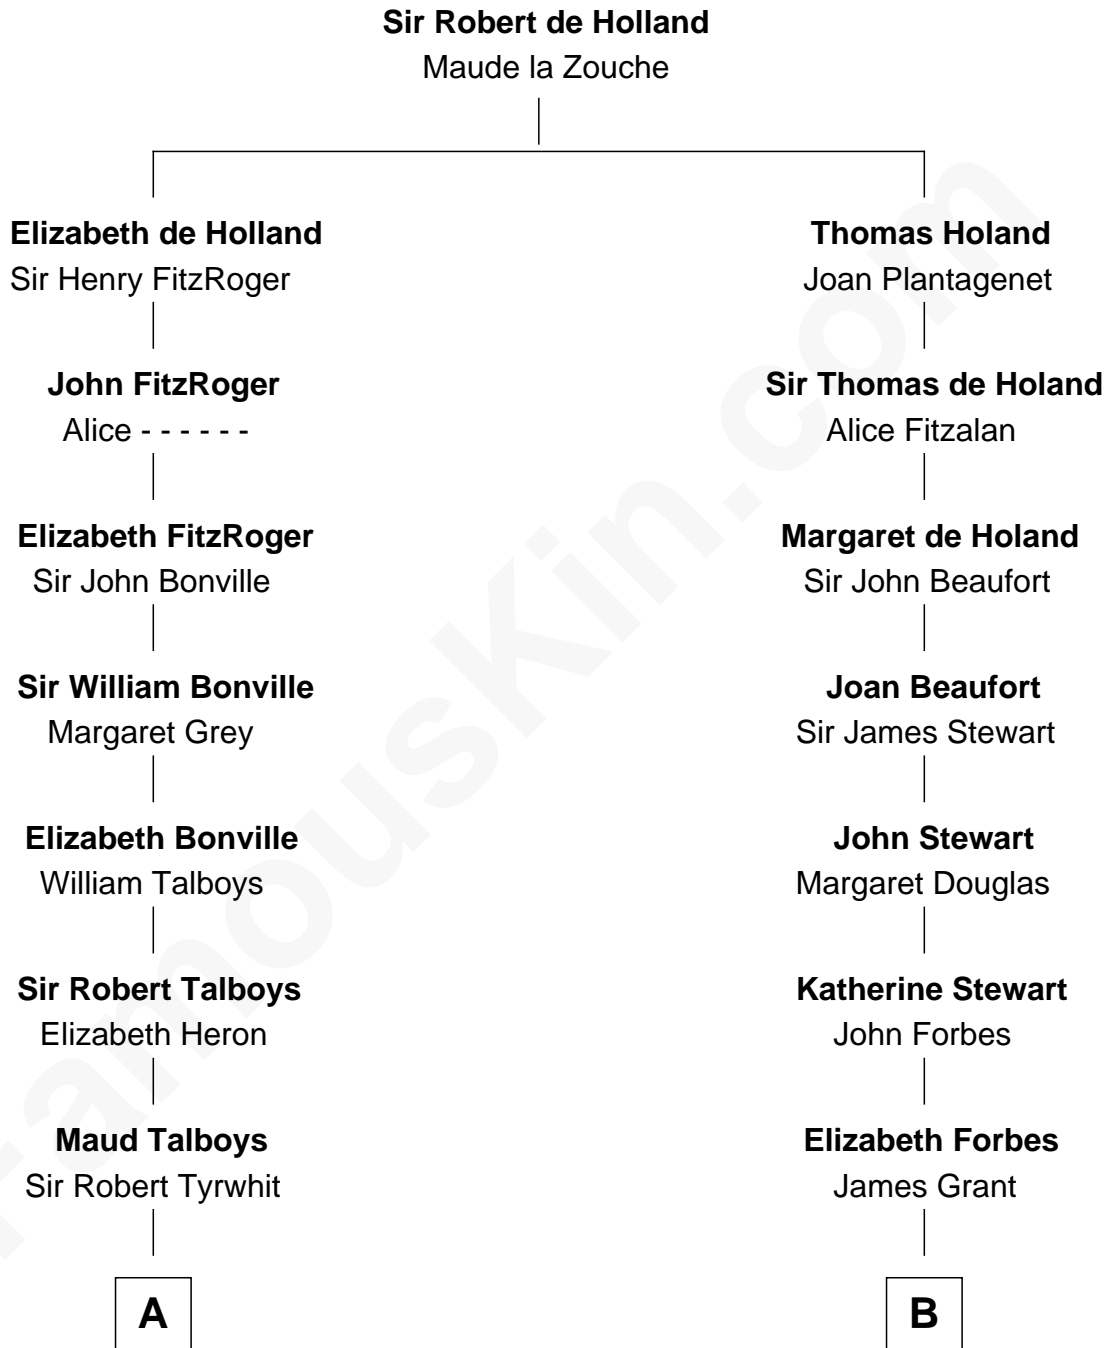

**FamousKin.com**  
**Relationship Chart of**  
**Katharine Hepburn**  
*Movie Actress*

17th cousin 2 times removed of

**Lytton Strachey**  
*Author and Co-Founder of Bloomsbury Group*

**C**

**Caroline Garlinghouse**  
Alfred Augustus Houghton

**Katharine Martha Houghton**  
Thomas Norval Hepburn

**Katharine Hepburn**  
*Movie Actress*

FamousKin.com