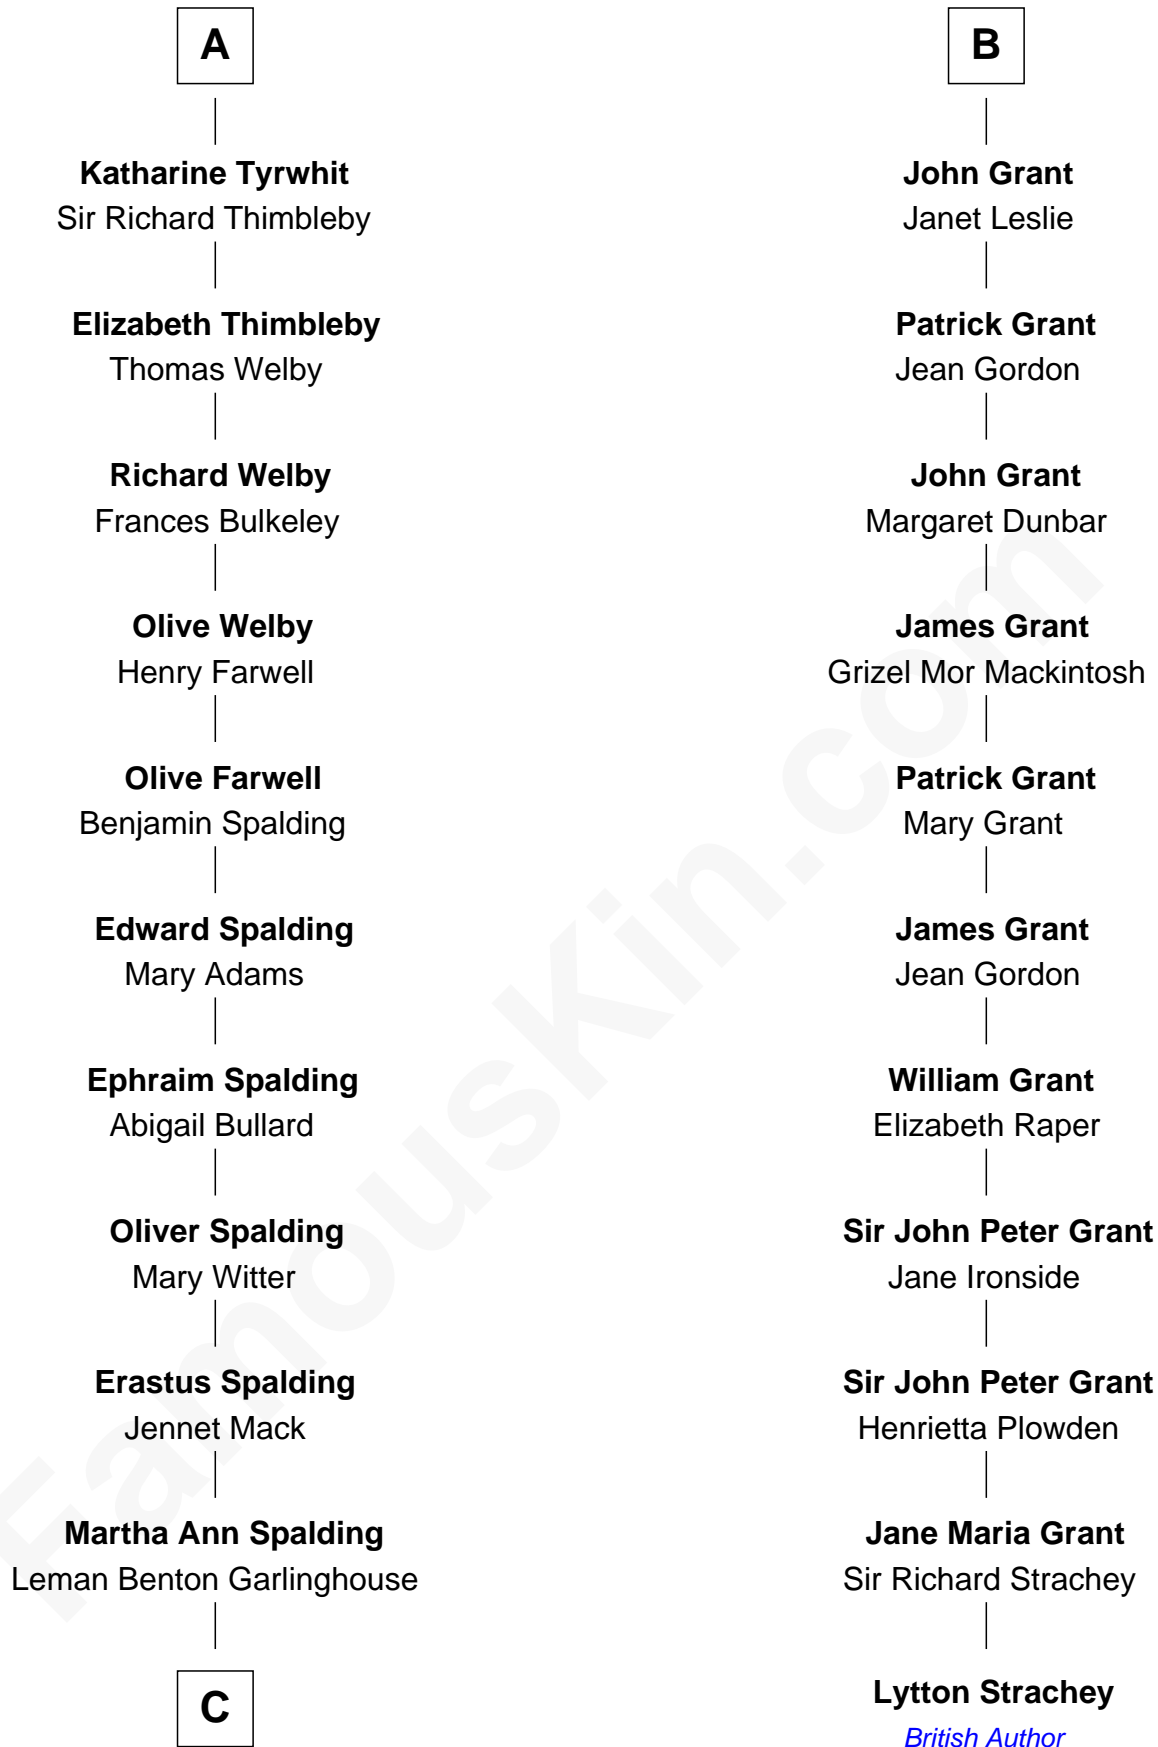

**FamousKin.com**  
**Relationship Chart of**  
**Katharine Hepburn**  
*Movie Actress*

17th cousin 2 times removed of

**Lytton Strachey**  
*Author and Co-Founder of Bloomsbury Group*

**C**

**Caroline Garlinghouse**  
Alfred Augustus Houghton

**Katharine Martha Houghton**  
Thomas Norval Hepburn

**Katharine Hepburn**  
*Movie Actress*

FamousKin.com