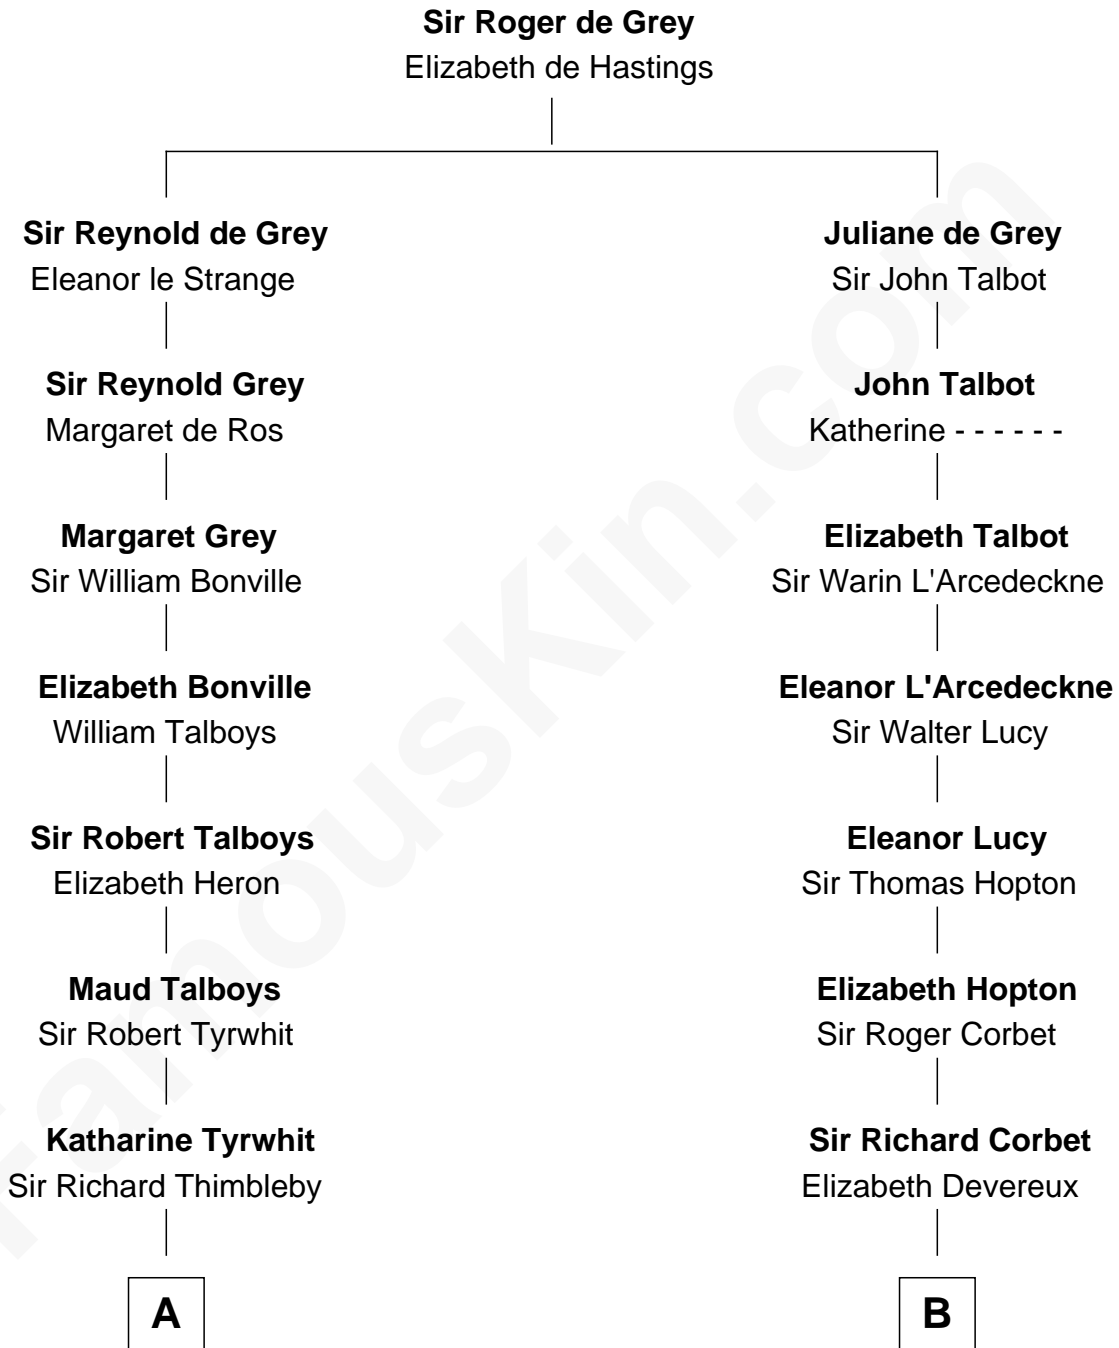

**FamousKin.com**  
**Relationship Chart of**  
**Katharine Hepburn**  
*Movie Actress*

18th cousin 1 time removed of

**Joan Fontaine**  
*Movie Actress*

FamousKin.com