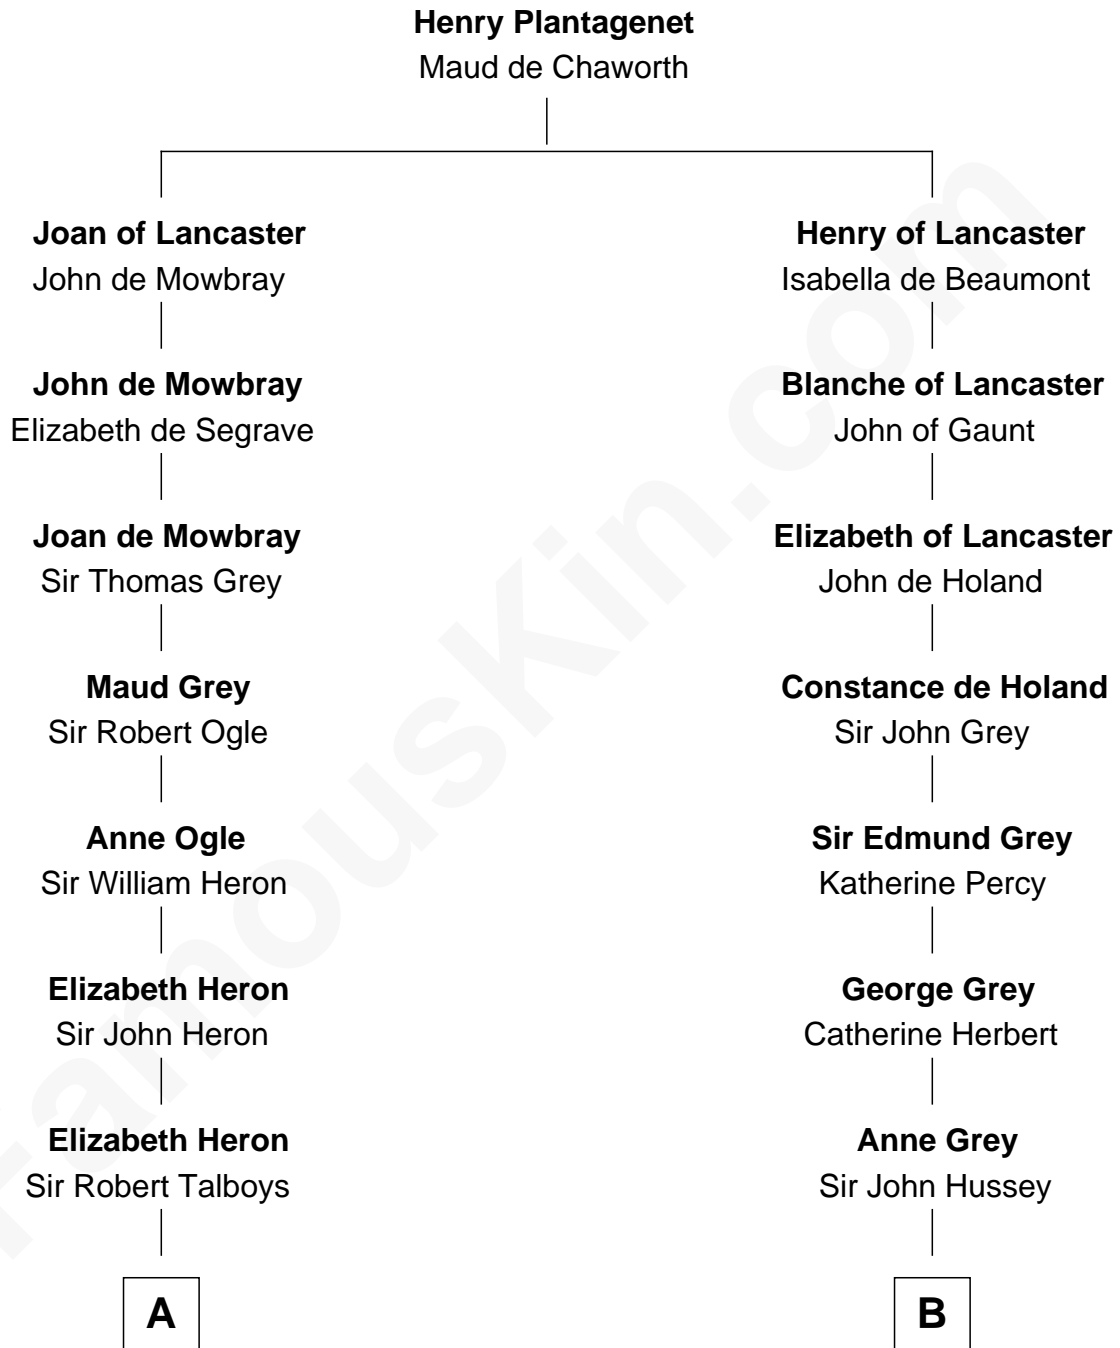

FamousKin.com
Relationship Chart of
Katharine Hepburn
Movie Actress

13th cousin 7 times removed of
George Clinton
4th U.S. Vice President

C

—
Martha Ann Spalding
Leman Benton Garlinghouse

—
Caroline Garlinghouse
Alfred Augustus Houghton

—
Katharine Martha Houghton
Thomas Norval Hepburn

—
Katharine Hepburn
Movie Actress

FamousKin.com