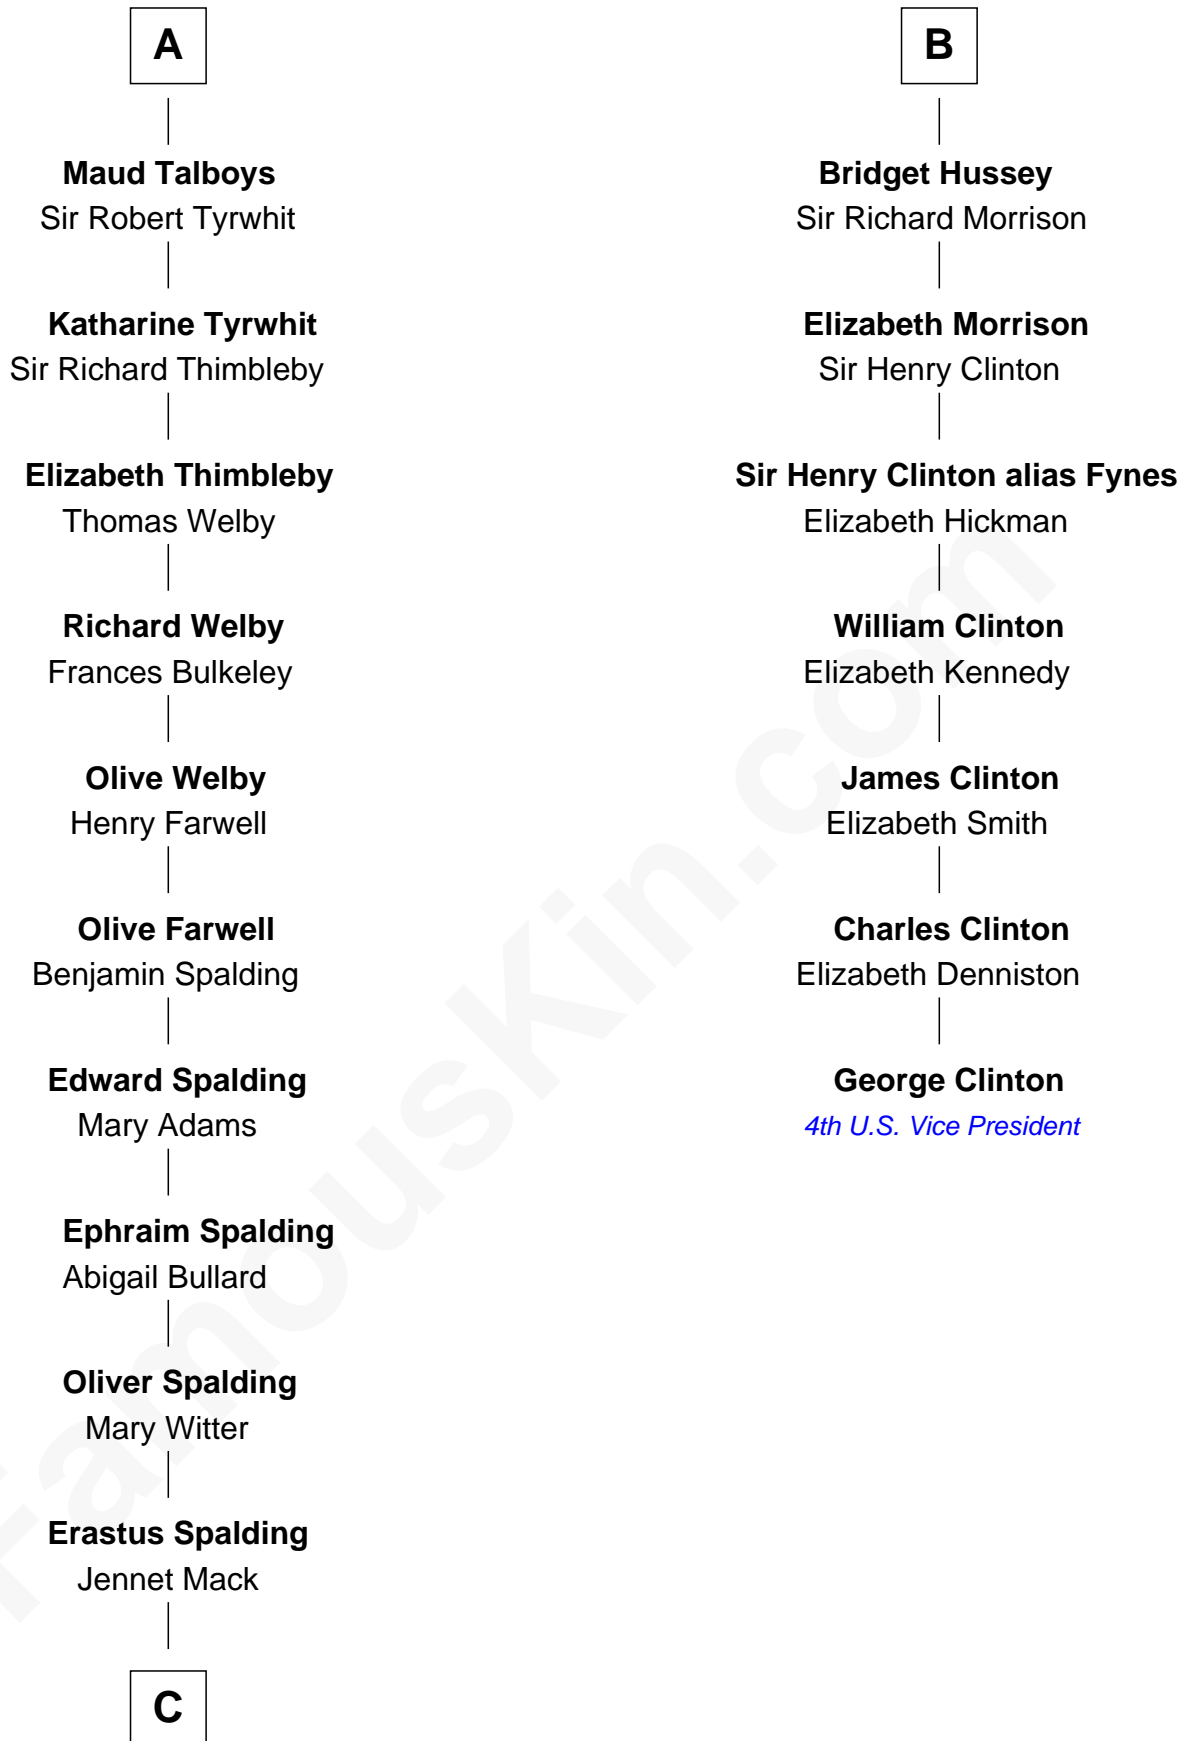

FamousKin.com
Relationship Chart of
Katharine Hepburn
Movie Actress

13th cousin 7 times removed of
George Clinton
4th U.S. Vice President

C

—
Martha Ann Spalding
Leman Benton Garlinghouse

—
Caroline Garlinghouse
Alfred Augustus Houghton

—
Katharine Martha Houghton
Thomas Norval Hepburn

—
Katharine Hepburn
Movie Actress

FamousKin.com