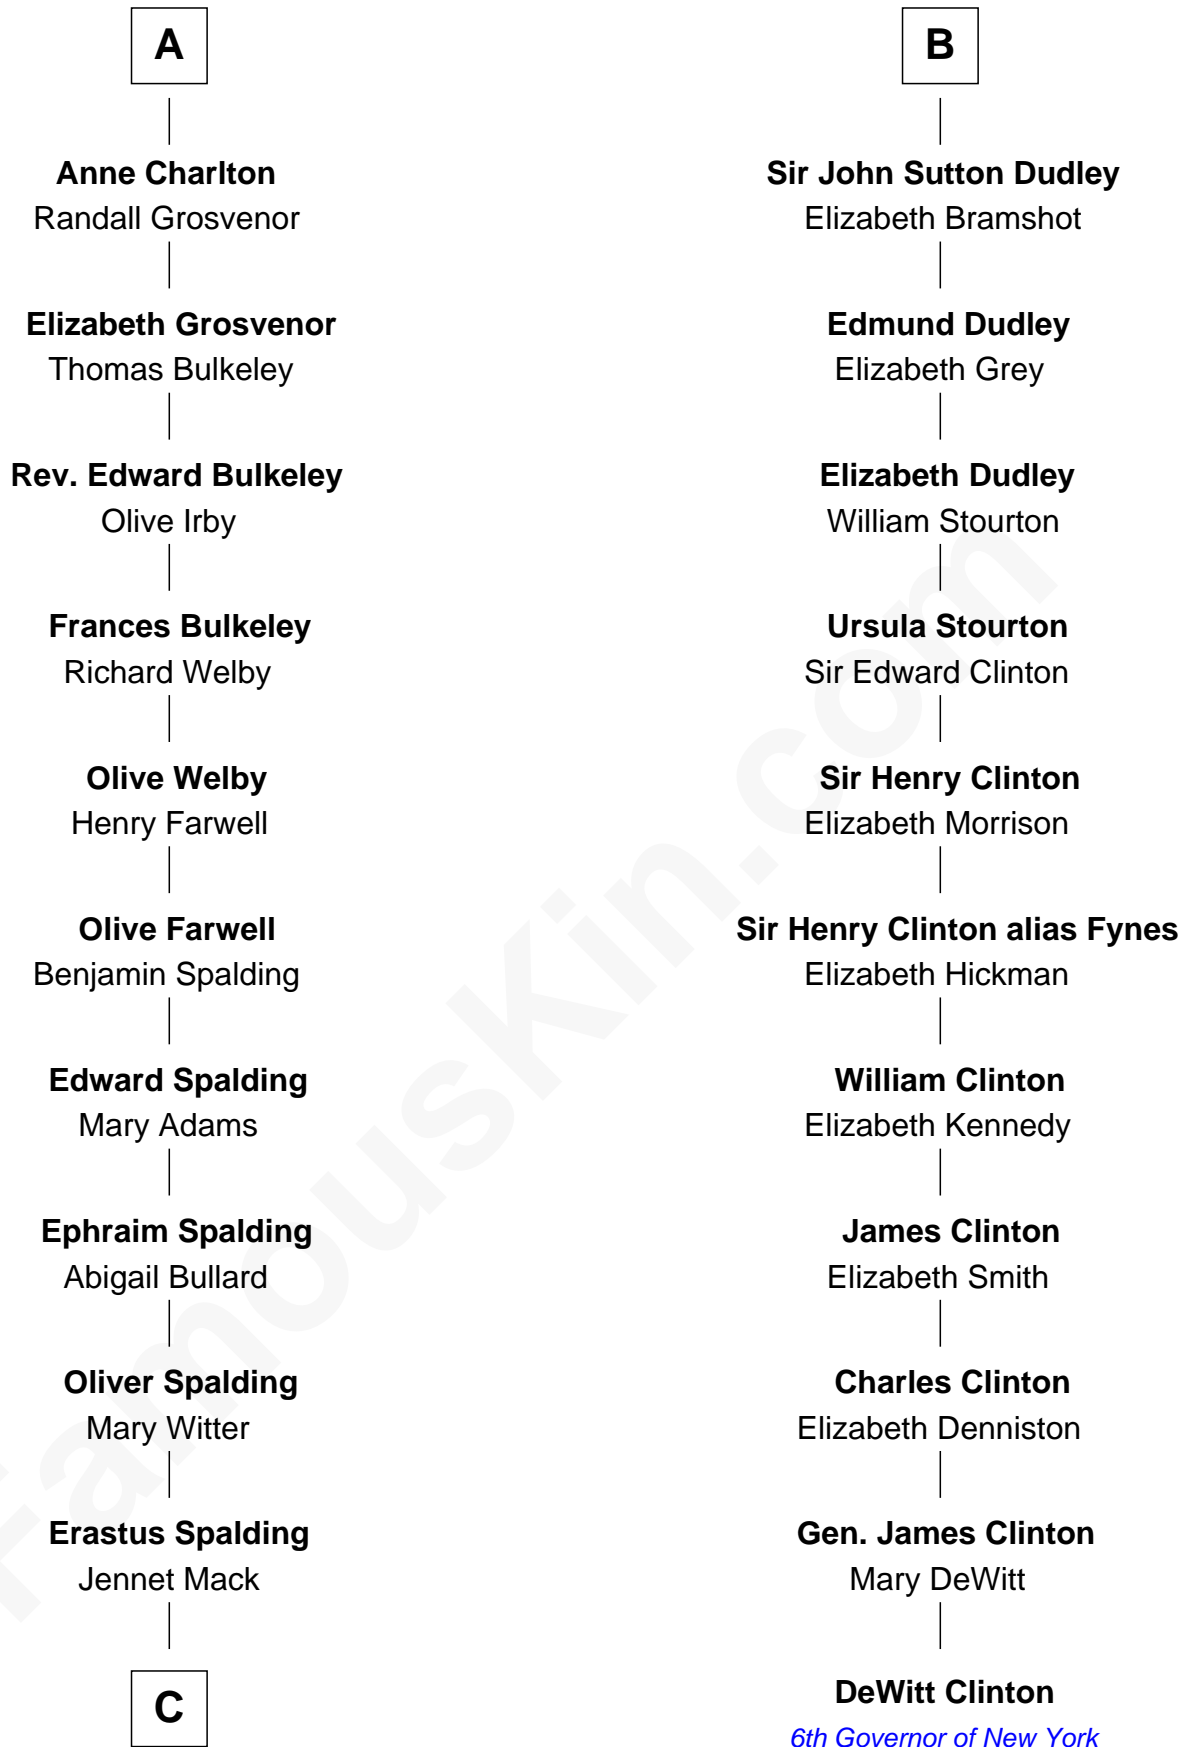

**FamousKin.com**  
**Relationship Chart of**  
**Katharine Hepburn**  
*Movie Actress*

17th cousin 3 times removed of

**DeWitt Clinton**  
*6th Governor of New York*

**C**

—  
**Martha Ann Spalding**  
Leman Benton Garlinghouse

—  
**Caroline Garlinghouse**  
Alfred Augustus Houghton

—  
**Katharine Martha Houghton**  
Thomas Norval Hepburn

—  
**Katharine Hepburn**  
*Movie Actress*

FamousKin.com