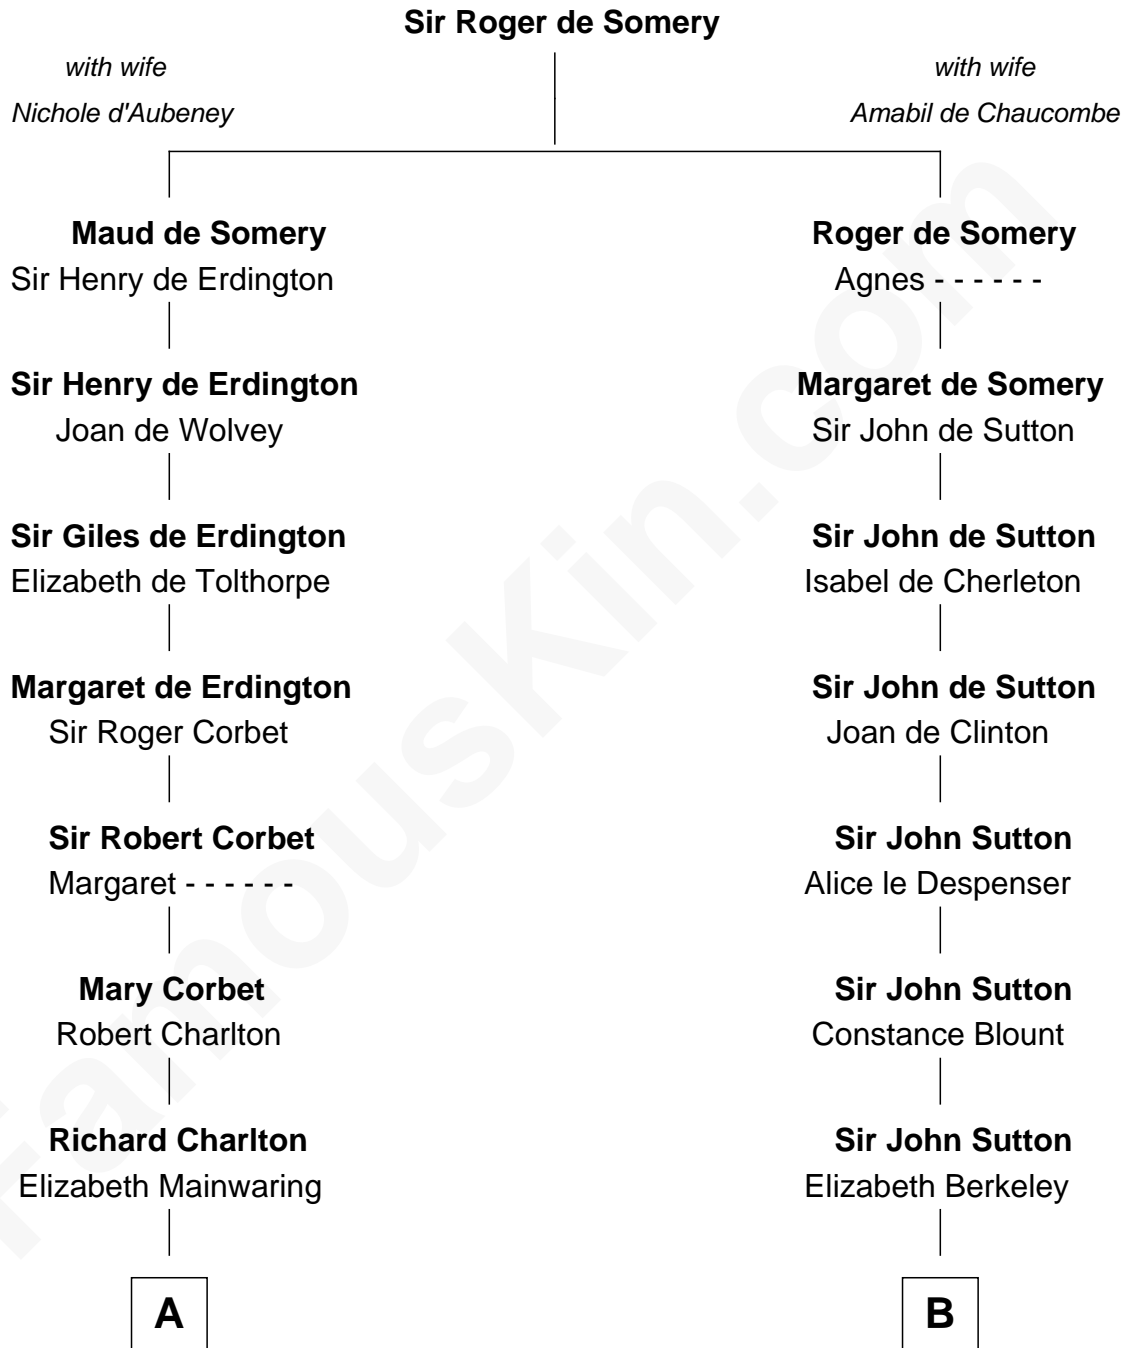

**FamousKin.com**  
**Relationship Chart of**  
**Katharine Hepburn**  
*Movie Actress*

17th cousin 3 times removed of

**DeWitt Clinton**  
*6th Governor of New York*

**C**

—  
**Martha Ann Spalding**  
Leman Benton Garlinghouse

—  
**Caroline Garlinghouse**  
Alfred Augustus Houghton

—  
**Katharine Martha Houghton**  
Thomas Norval Hepburn

—  
**Katharine Hepburn**  
*Movie Actress*

FamousKin.com