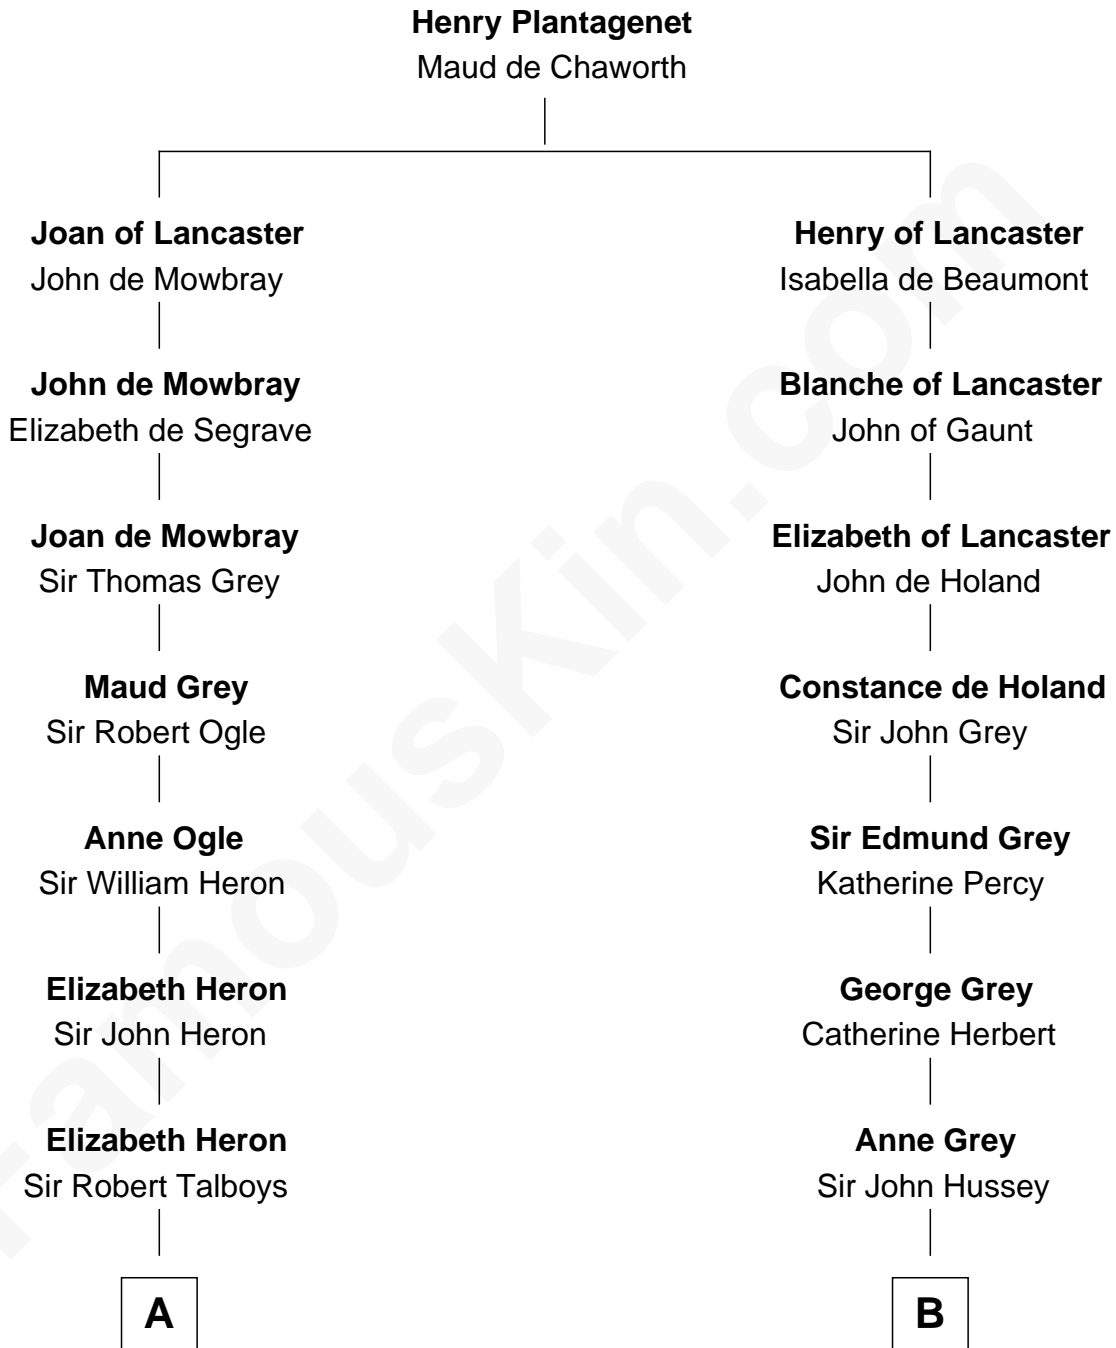

**FamousKin.com**  
**Relationship Chart of**  
**Katharine Hepburn**  
*Movie Actress*

14th cousin 6 times removed of

**DeWitt Clinton**  
*6th Governor of New York*

**C**

—  
**Martha Ann Spalding**  
Leman Benton Garlinghouse

—  
**Caroline Garlinghouse**  
Alfred Augustus Houghton

—  
**Katharine Martha Houghton**  
Thomas Norval Hepburn

—  
**Katharine Hepburn**  
*Movie Actress*

FamousKin.com