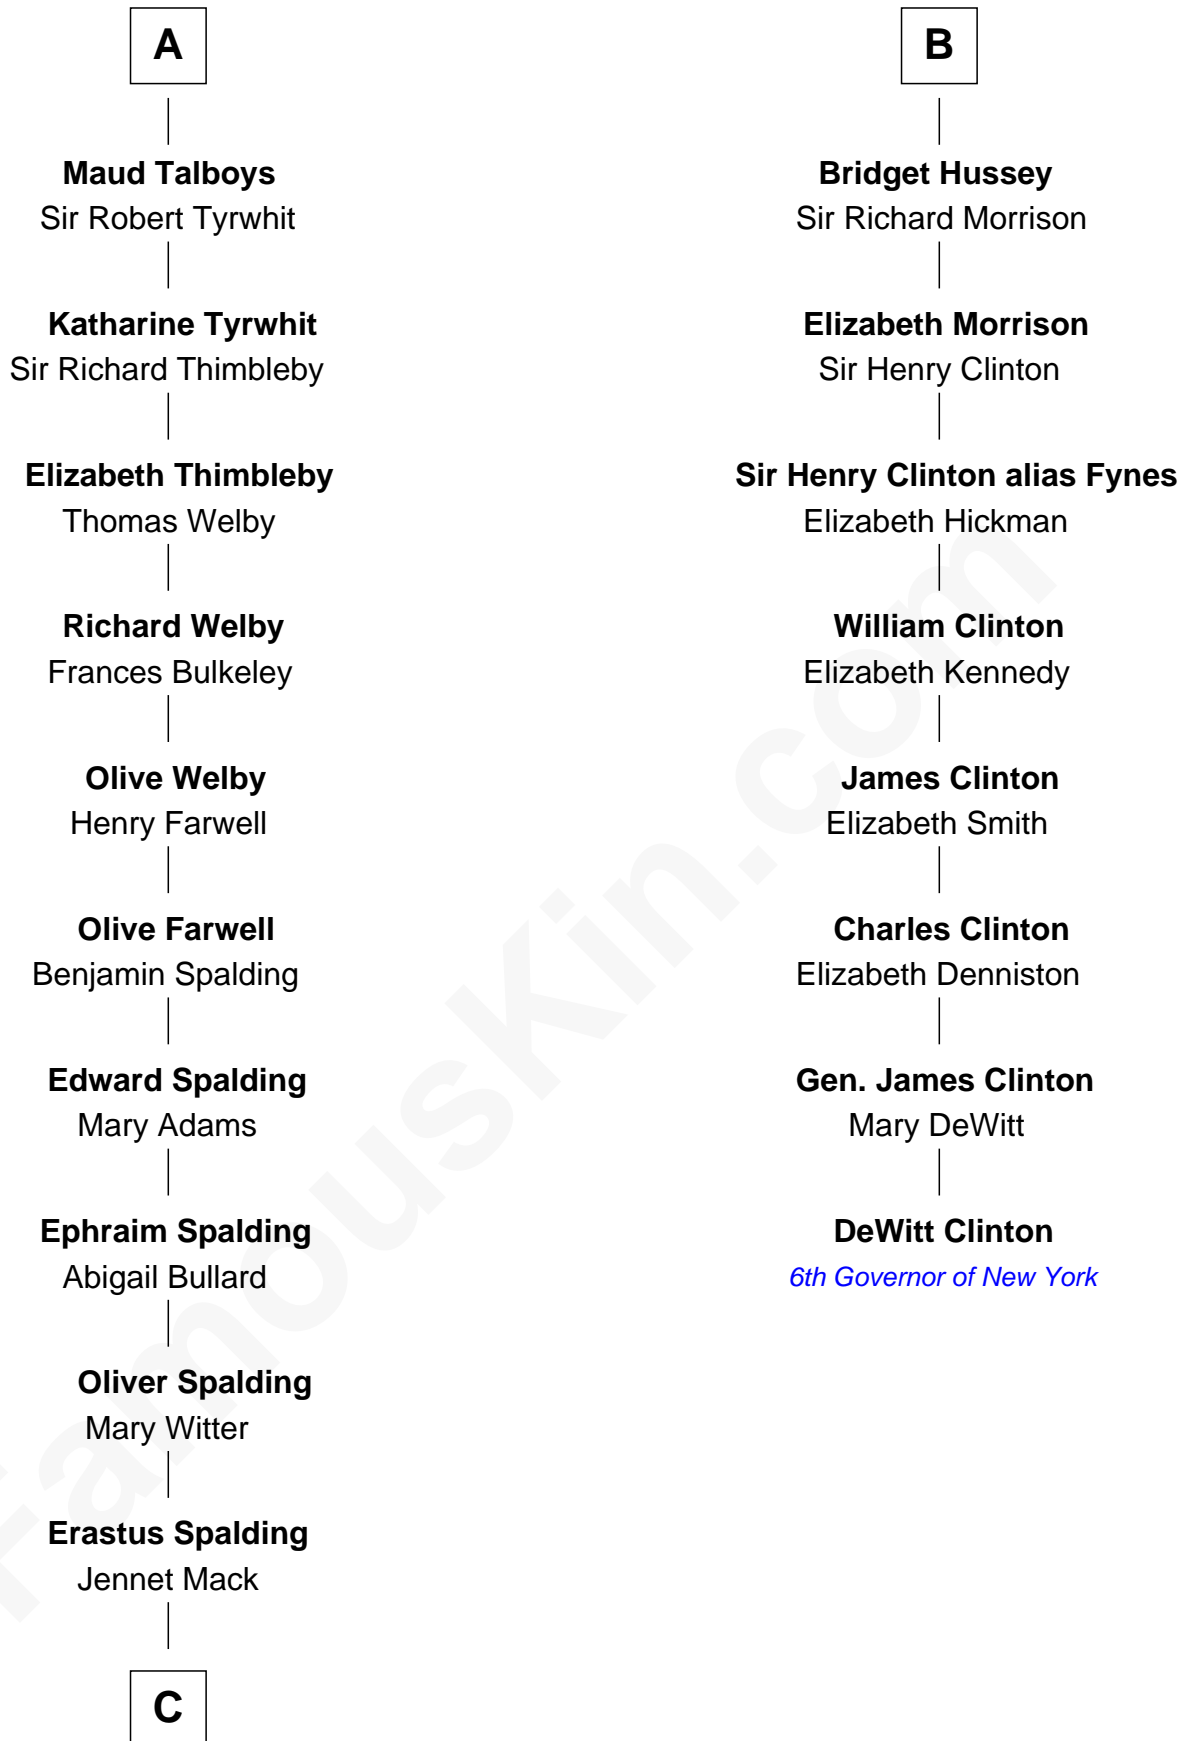

**FamousKin.com**  
**Relationship Chart of**  
**Katharine Hepburn**  
*Movie Actress*

14th cousin 6 times removed of

**DeWitt Clinton**  
*6th Governor of New York*

**C**

—  
**Martha Ann Spalding**  
Leman Benton Garlinghouse

—  
**Caroline Garlinghouse**  
Alfred Augustus Houghton

—  
**Katharine Martha Houghton**  
Thomas Norval Hepburn

—  
**Katharine Hepburn**  
*Movie Actress*

FamousKin.com