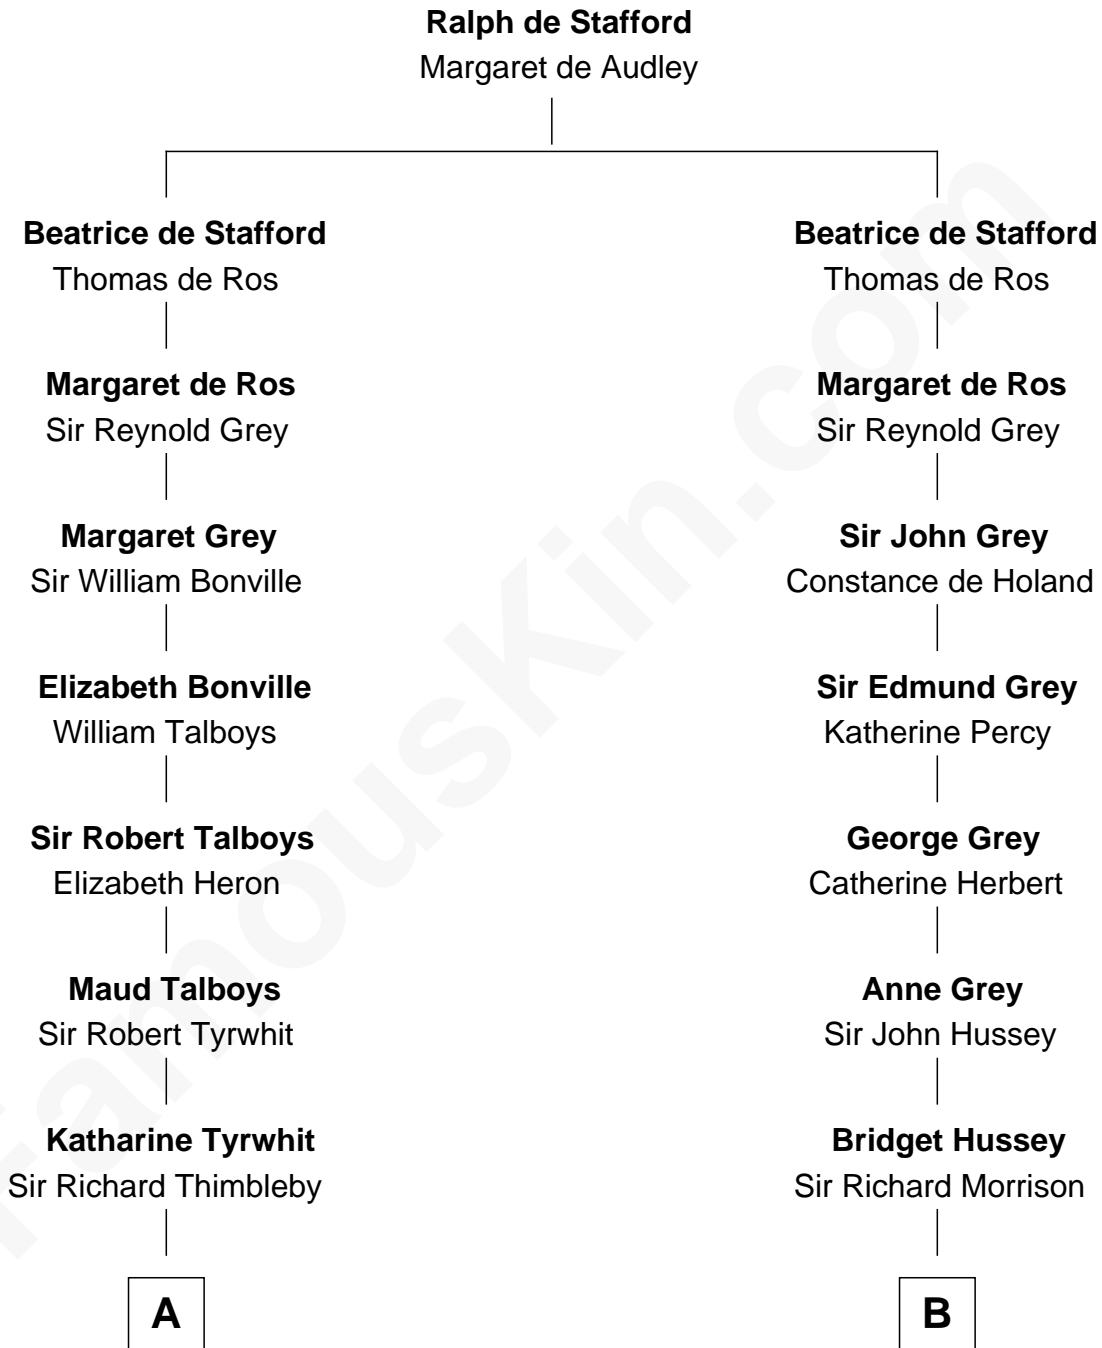

FamousKin.com
Relationship Chart of
Katharine Hepburn
Movie Actress

13th cousin 5 times removed of

DeWitt Clinton
6th Governor of New York

C

|
Katharine Martha Houghton

Thomas Norval Hepburn

|
Katharine Hepburn

Movie Actress

FamousKin.com