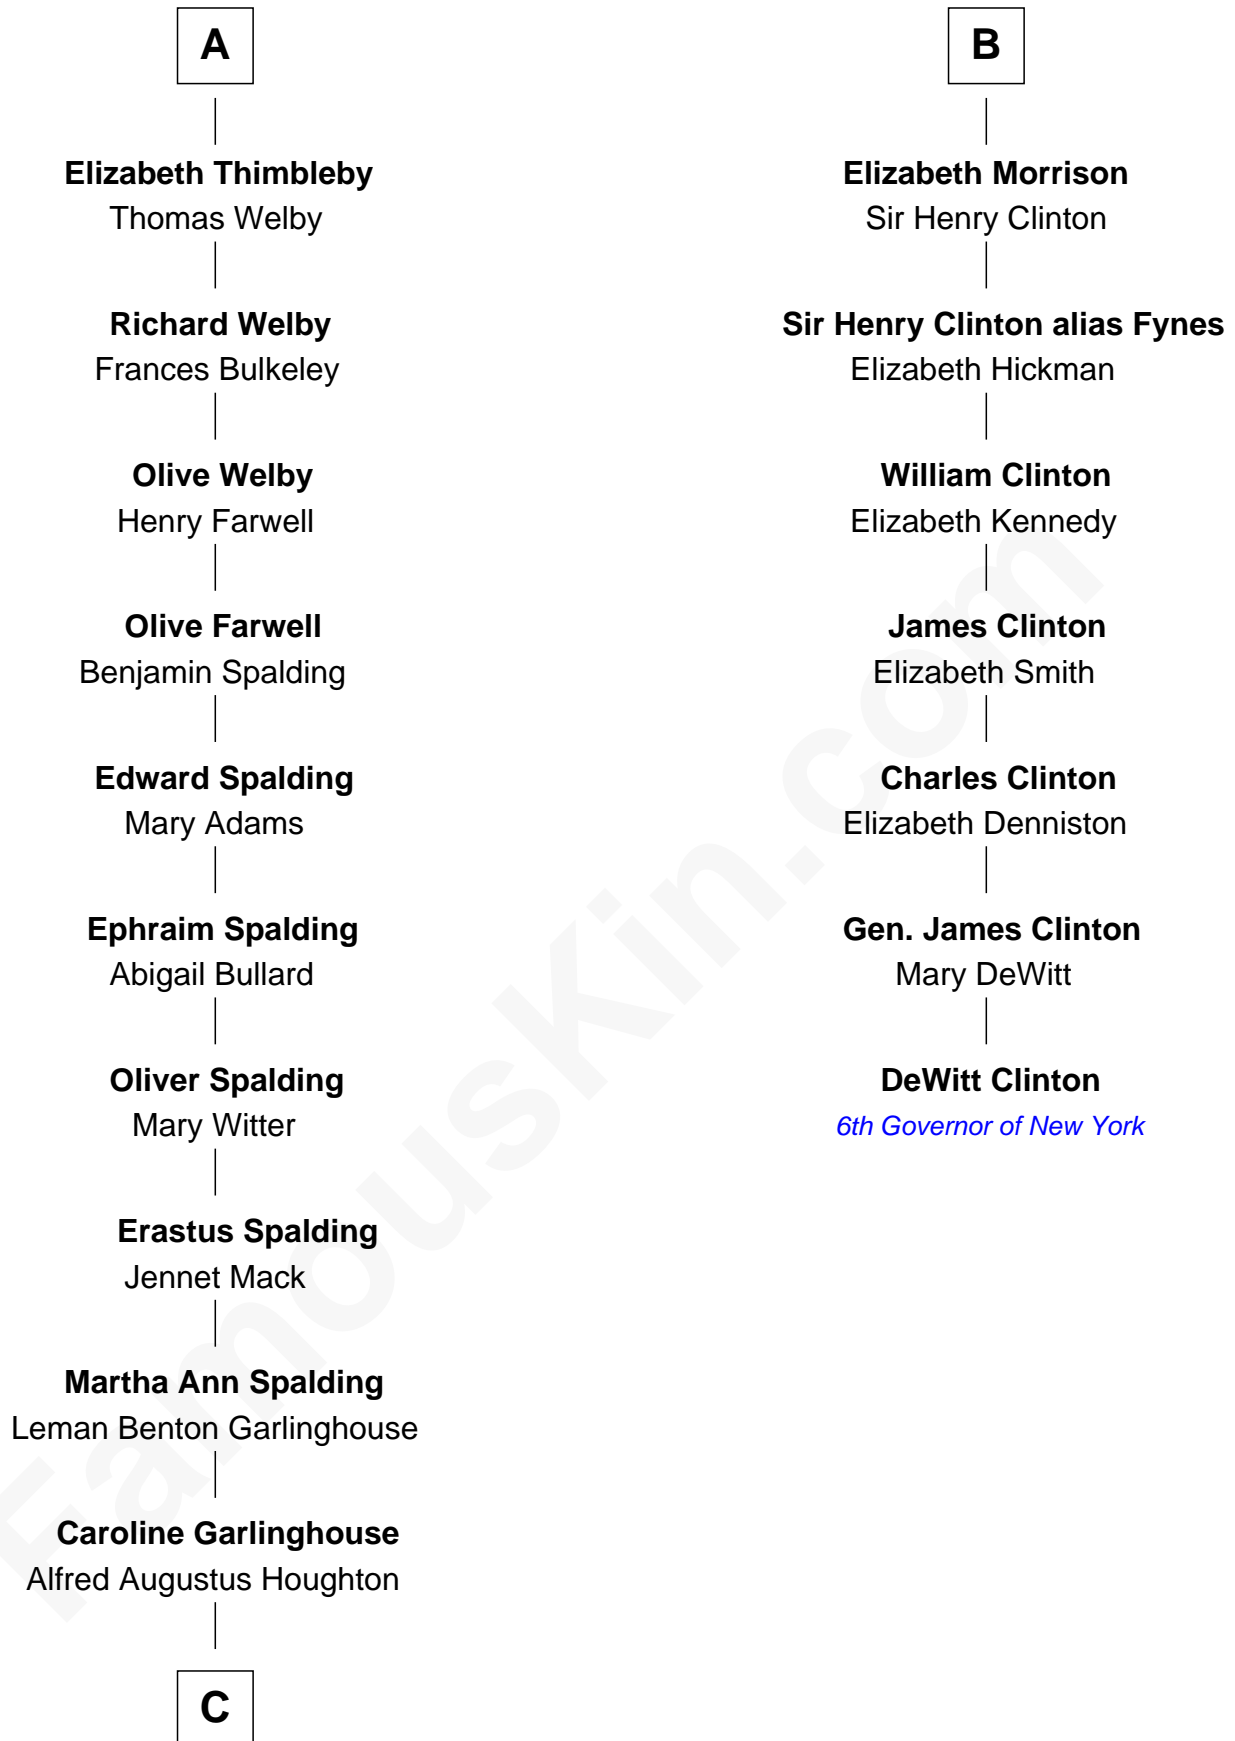

FamousKin.com
Relationship Chart of
Katharine Hepburn
Movie Actress

13th cousin 5 times removed of

DeWitt Clinton
6th Governor of New York

C

|
Katharine Martha Houghton

Thomas Norval Hepburn

|
Katharine Hepburn