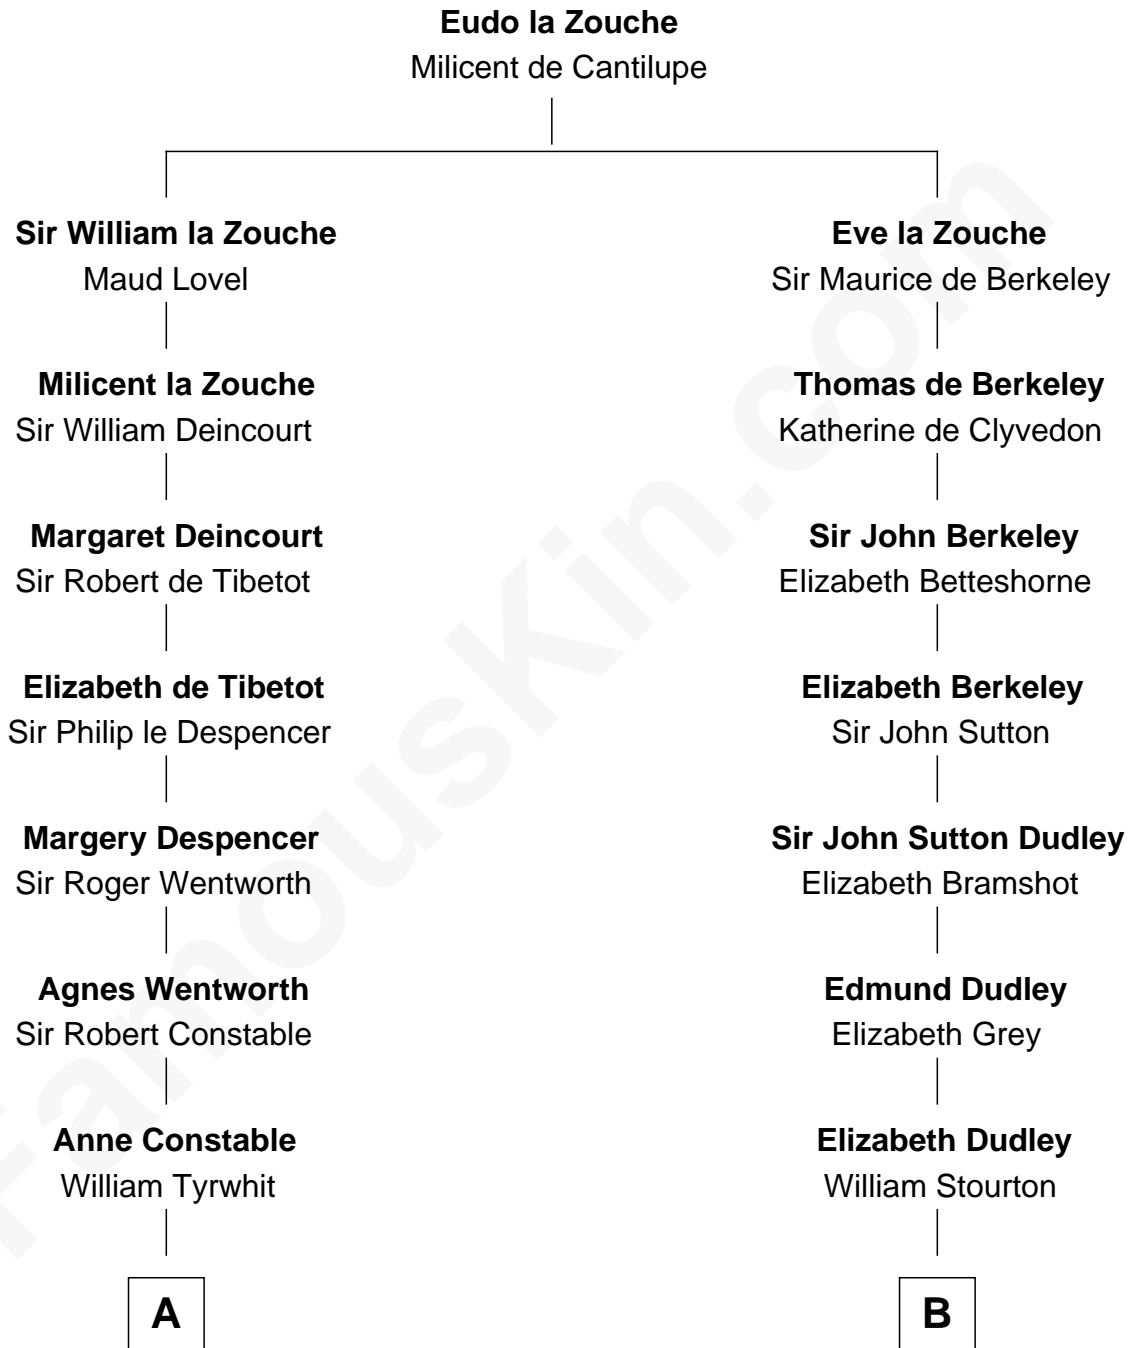

FamousKin.com
Relationship Chart of
Katharine Hepburn
Movie Actress

14th cousin 6 times removed of

DeWitt Clinton
6th Governor of New York

C

—
Martha Ann Spalding
Leman Benton Garlinghouse

—
Caroline Garlinghouse
Alfred Augustus Houghton

—
Katharine Martha Houghton
Thomas Norval Hepburn

—
Katharine Hepburn
Movie Actress

FamousKin.com