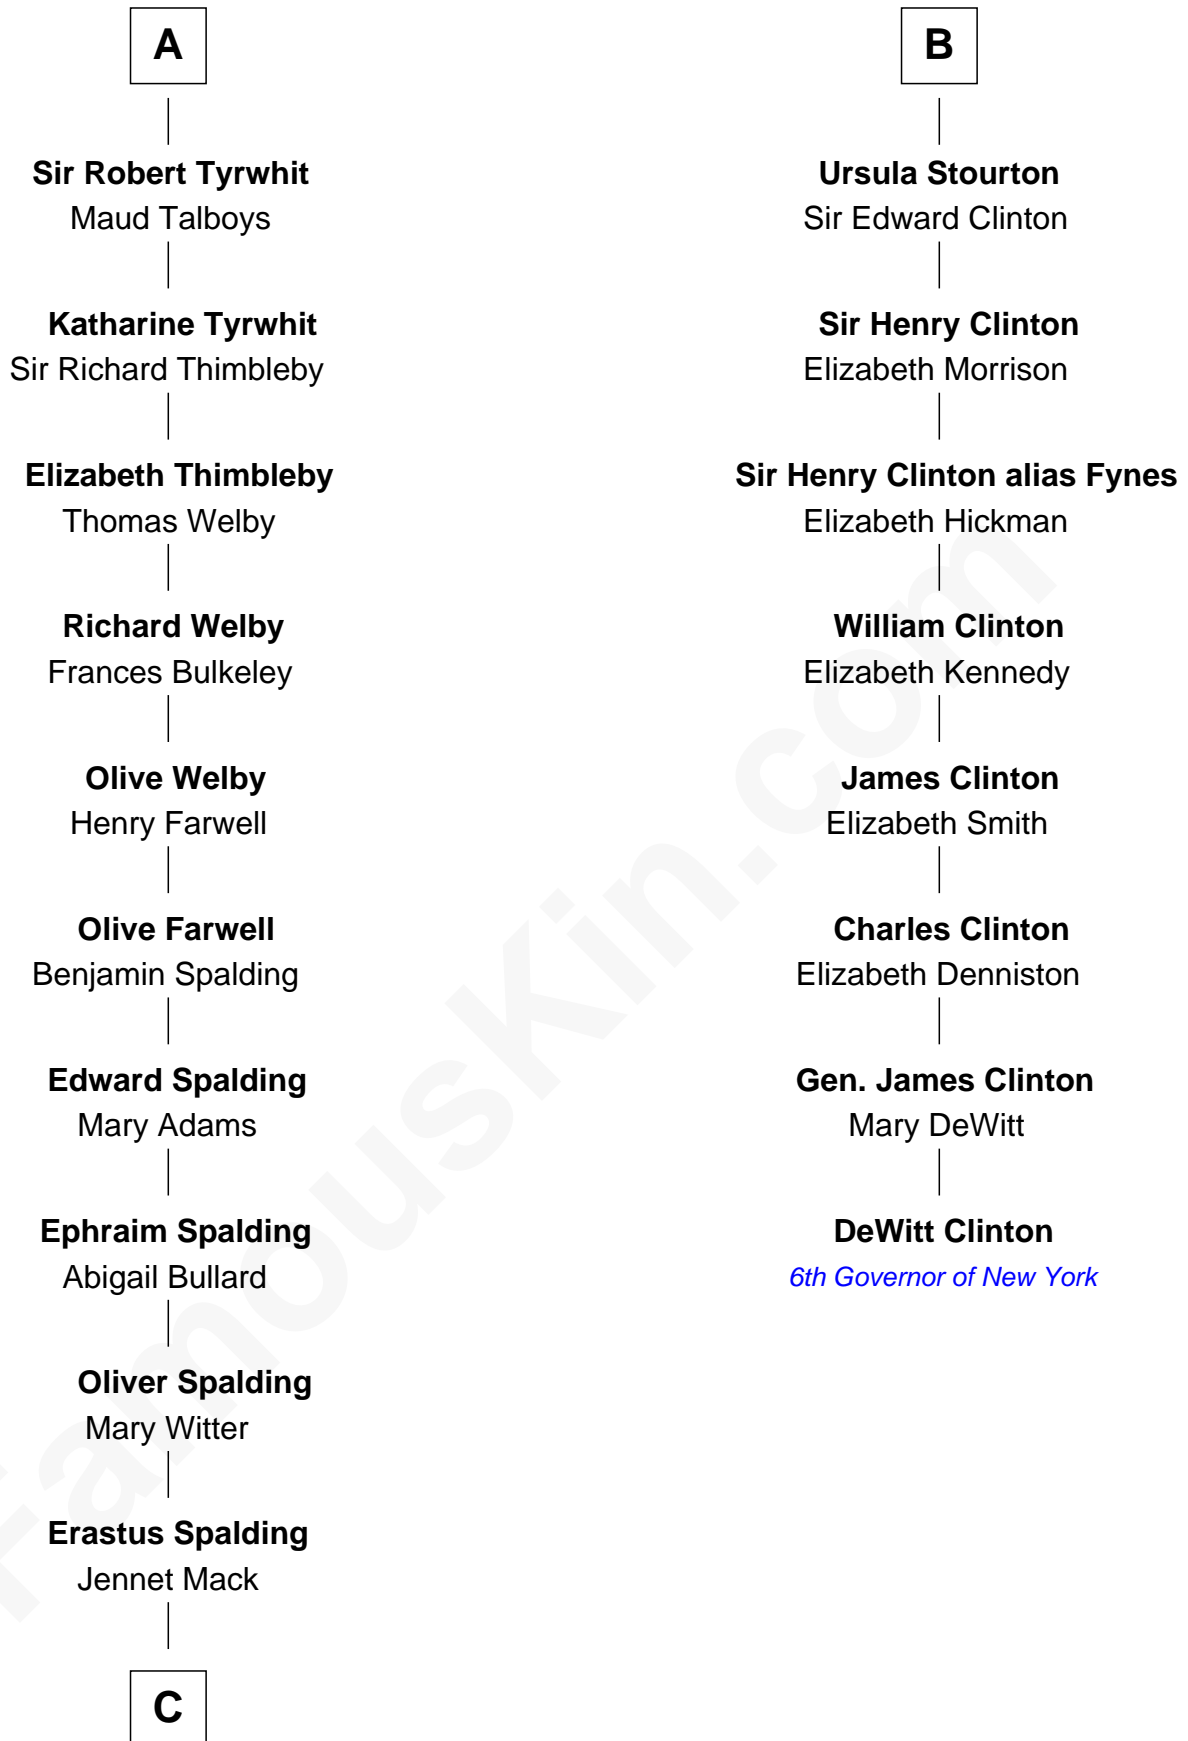

FamousKin.com
Relationship Chart of
Katharine Hepburn
Movie Actress

14th cousin 6 times removed of

DeWitt Clinton
6th Governor of New York

C

—
Martha Ann Spalding
Leman Benton Garlinghouse

—
Caroline Garlinghouse
Alfred Augustus Houghton

—
Katharine Martha Houghton
Thomas Norval Hepburn

—
Katharine Hepburn
Movie Actress

FamousKin.com