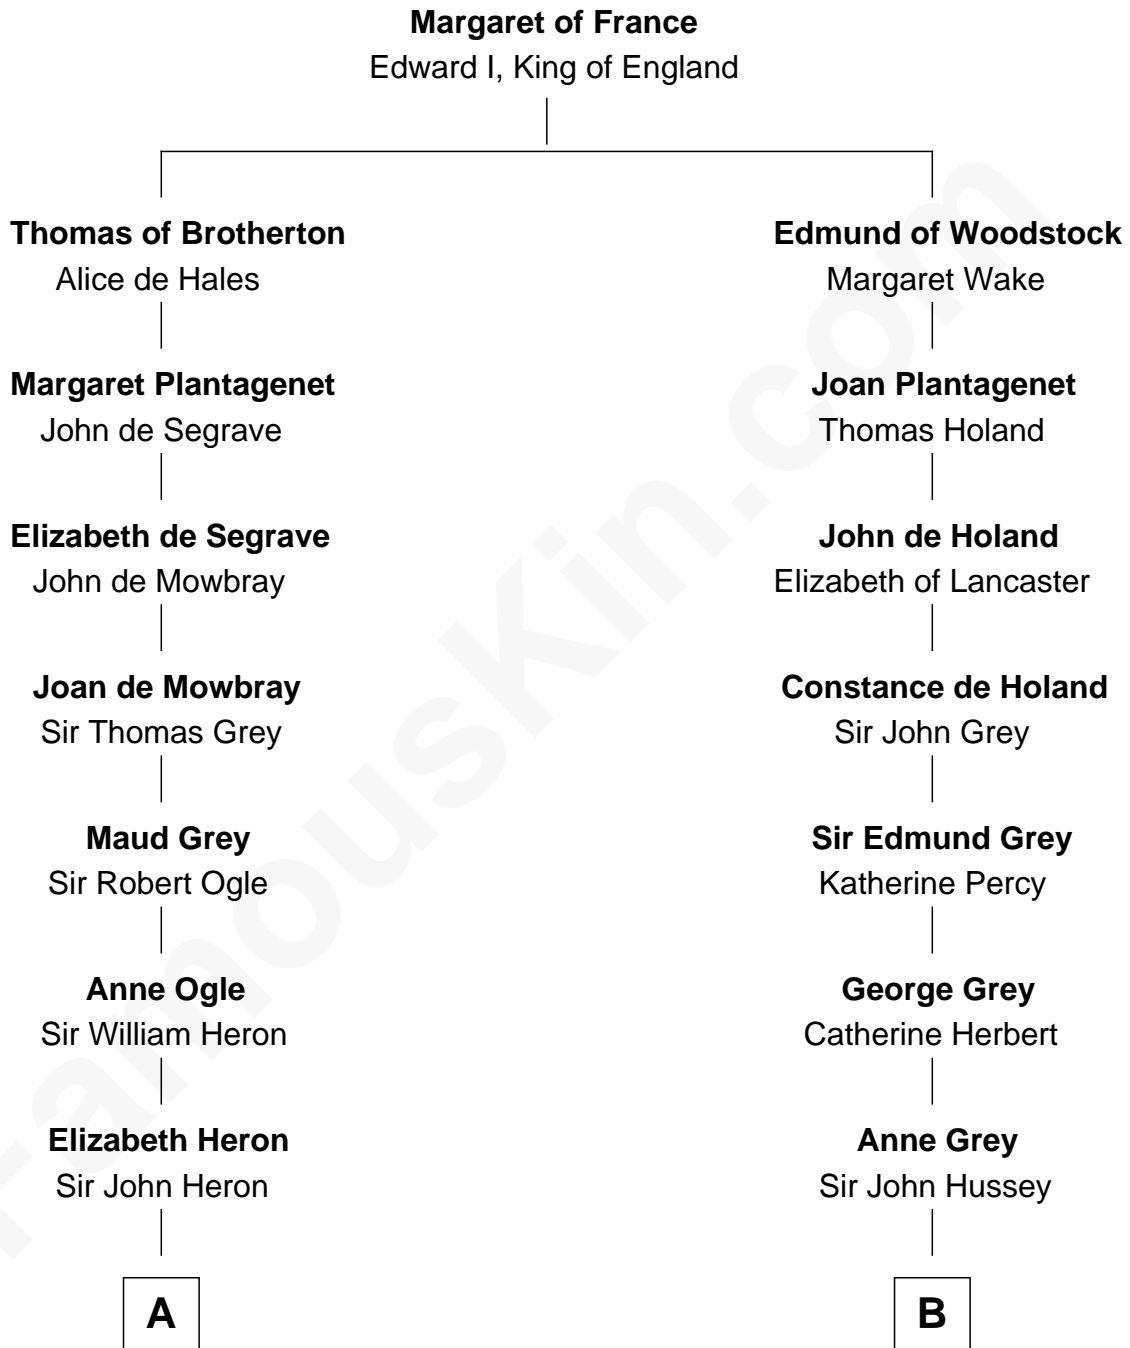

**FamousKin.com**  
**Relationship Chart of**  
**Katharine Hepburn**  
*Movie Actress*

14th cousin 7 times removed of

**DeWitt Clinton**  
*6th Governor of New York*

**C**

Erastus Spalding

Jennet Mack

Martha Ann Spalding

Leman Benton Garlinghouse

Caroline Garlinghouse

Alfred Augustus Houghton

Katharine Martha Houghton

Thomas Norval Hepburn

Katharine Hepburn

*Movie Actress*

FamousKin.com