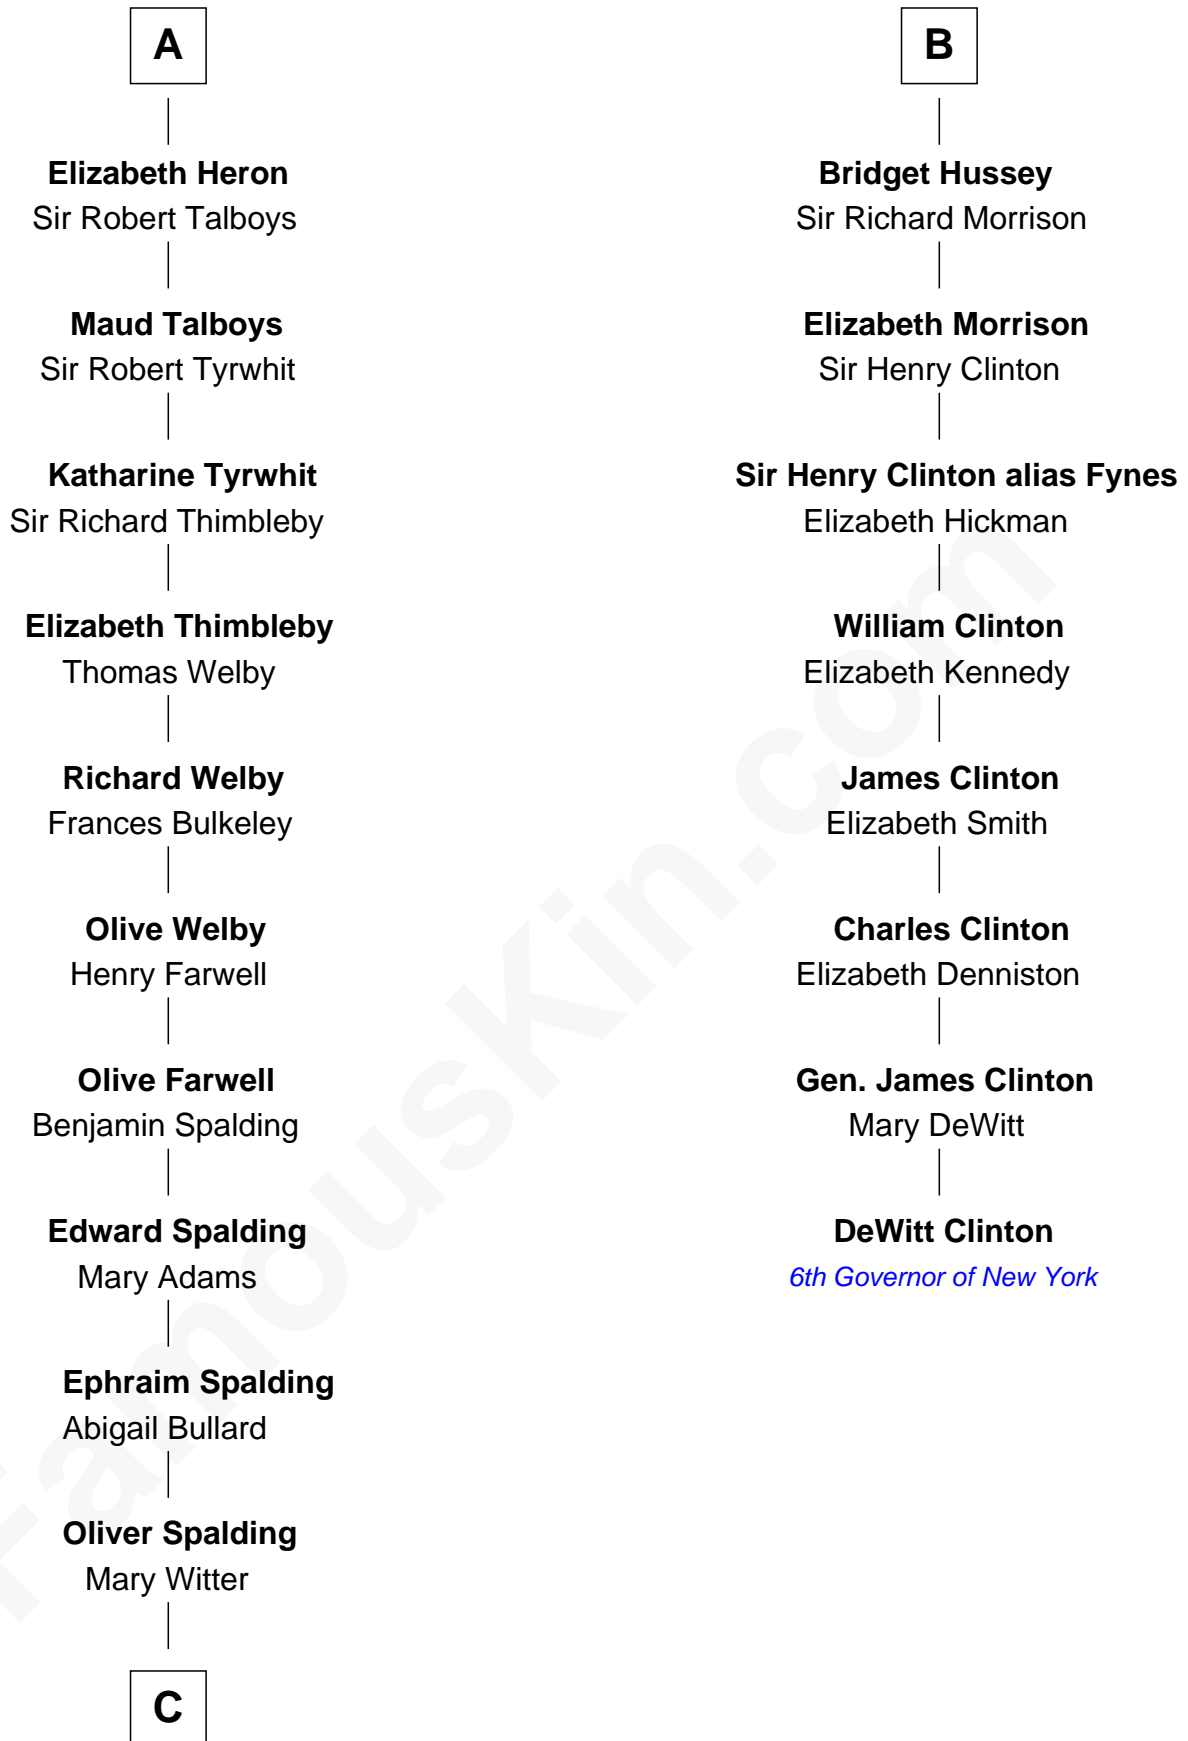

**FamousKin.com**  
**Relationship Chart of**  
**Katharine Hepburn**  
*Movie Actress*

14th cousin 7 times removed of

**DeWitt Clinton**  
*6th Governor of New York*

**C**

Erastus Spalding

Jennet Mack

Martha Ann Spalding

Leman Benton Garlinghouse

Caroline Garlinghouse

Alfred Augustus Houghton

Katharine Martha Houghton

Thomas Norval Hepburn

Katharine Hepburn

*Movie Actress*

FamousKin.com