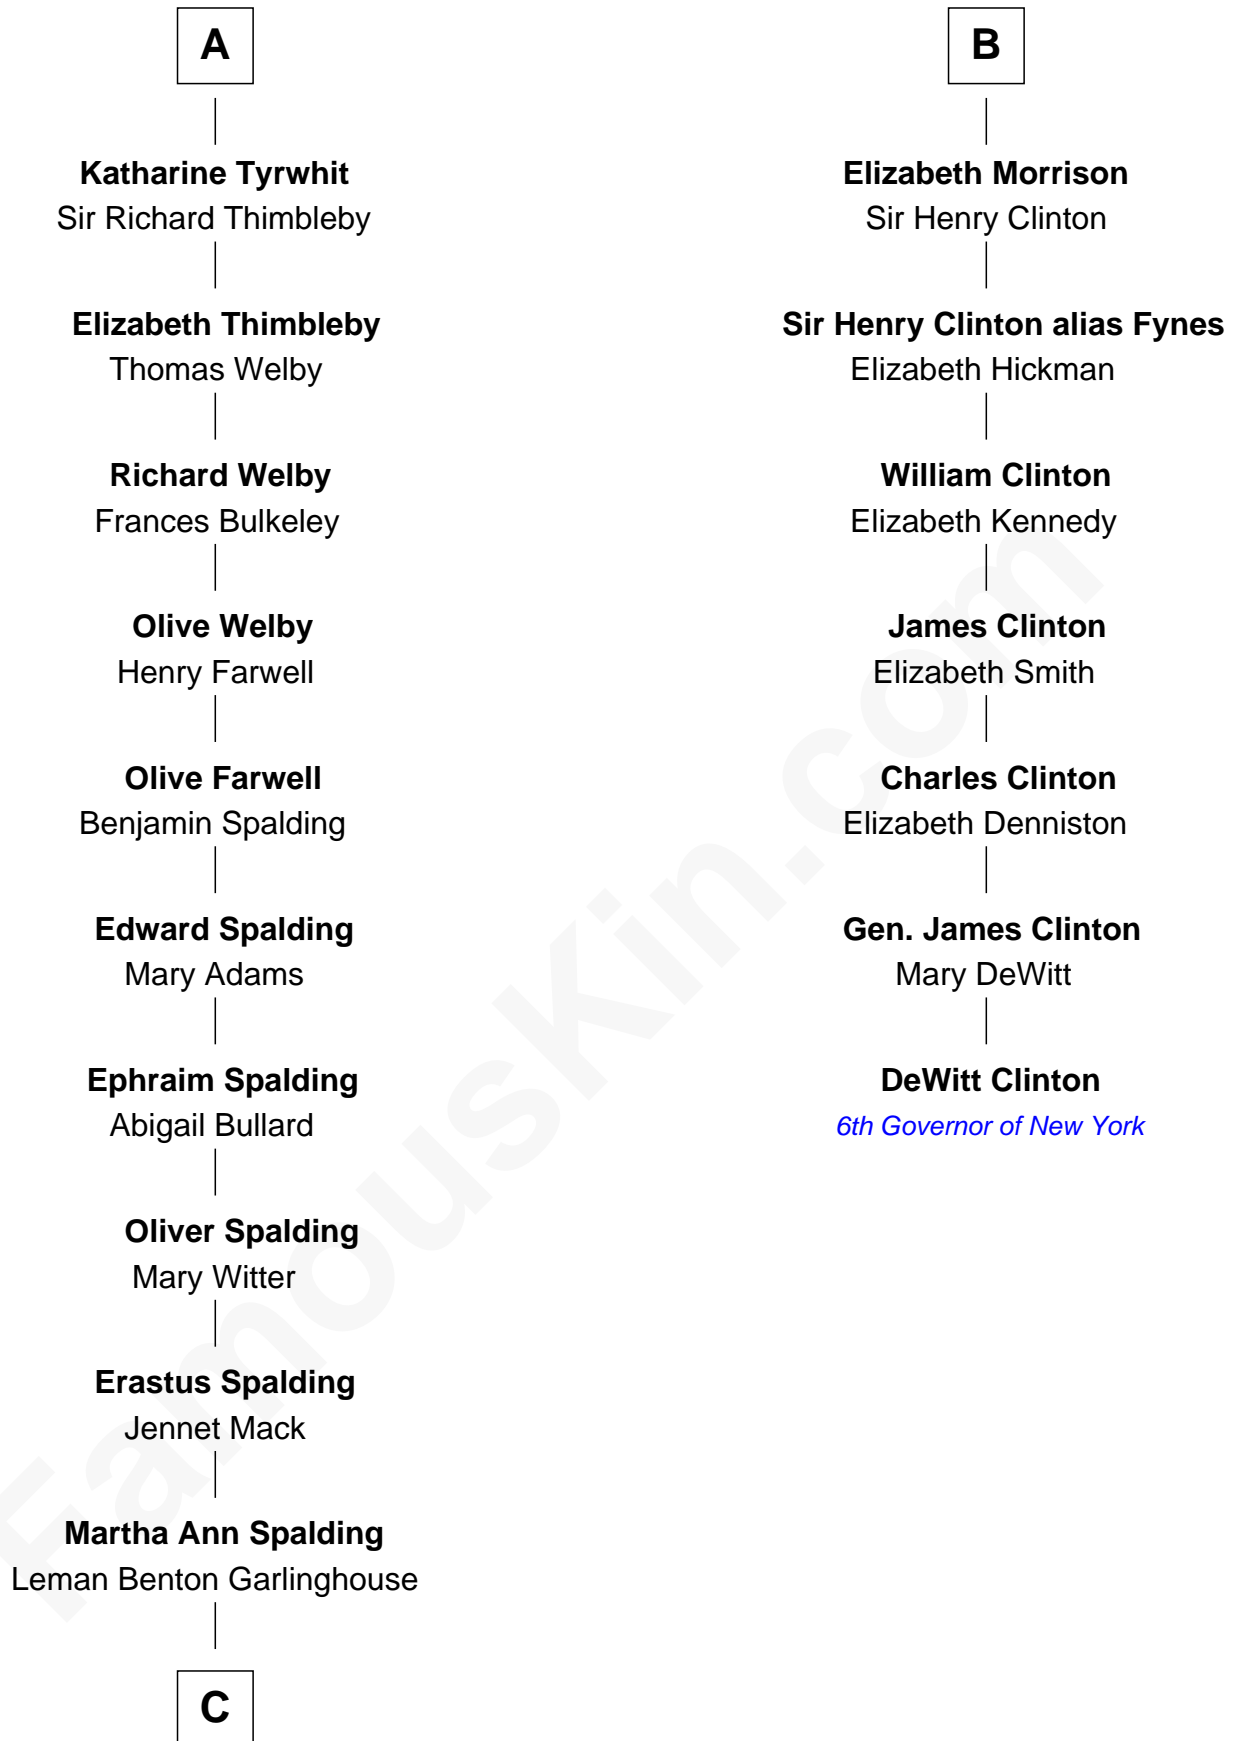

FamousKin.com
Relationship Chart of
Katharine Hepburn
Movie Actress

13th cousin 6 times removed of

DeWitt Clinton
6th Governor of New York

C

Caroline Garlinghouse
Alfred Augustus Houghton

Katharine Martha Houghton
Thomas Norval Hepburn