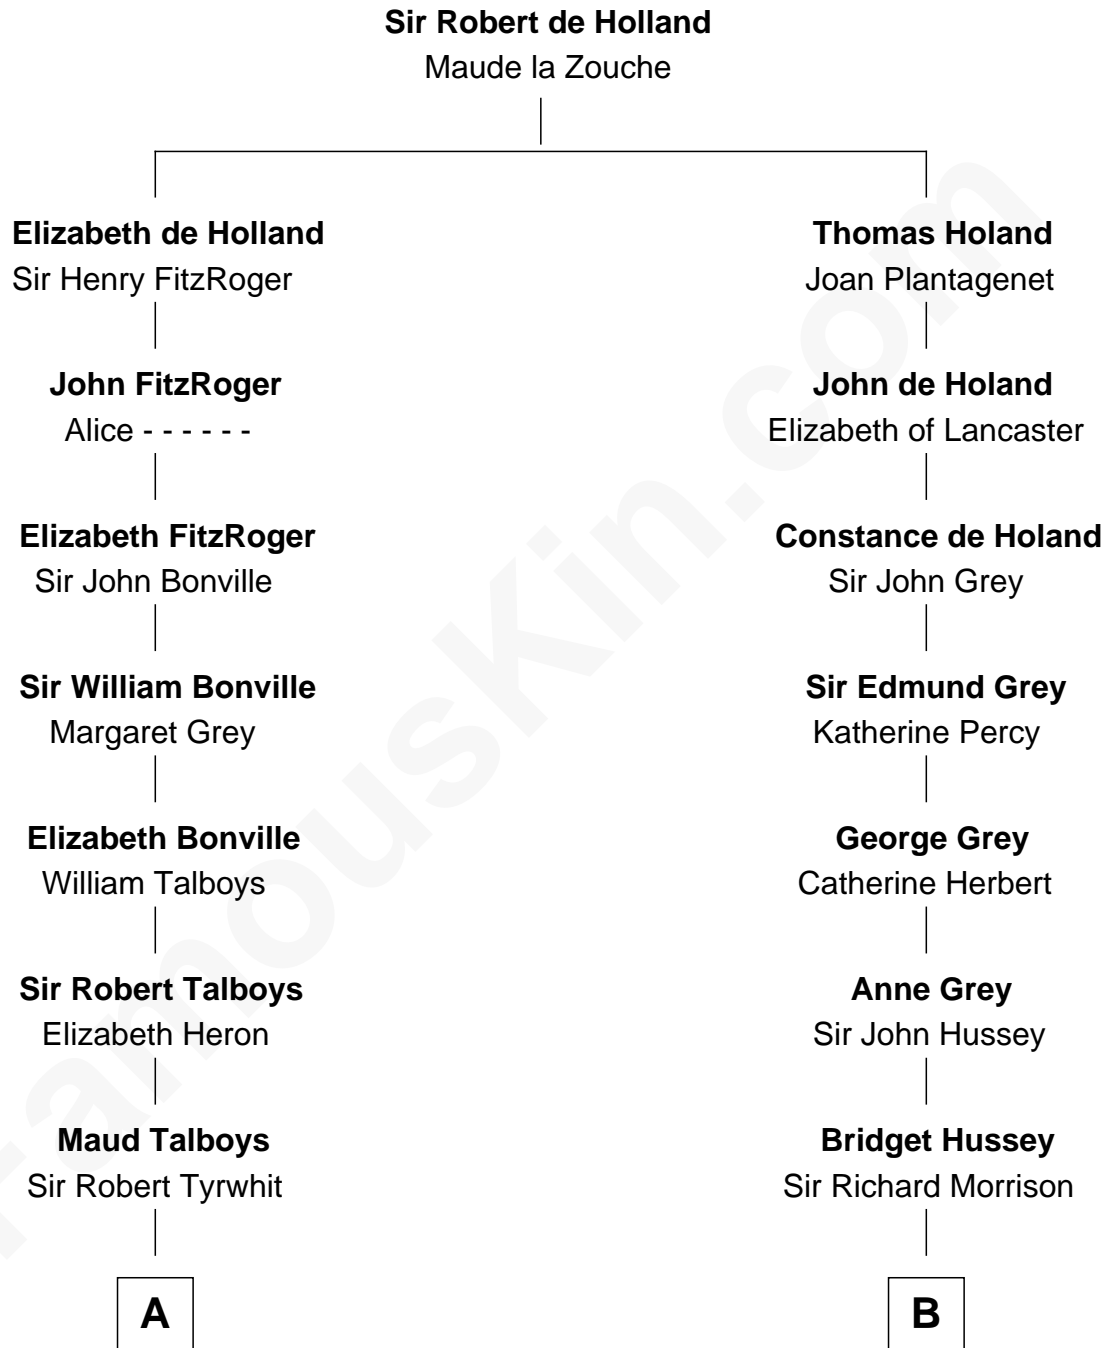

FamousKin.com
Relationship Chart of
Katharine Hepburn
Movie Actress

13th cousin 6 times removed of

DeWitt Clinton
6th Governor of New York

C

Caroline Garlinghouse
Alfred Augustus Houghton

Katharine Martha Houghton
Thomas Norval Hepburn