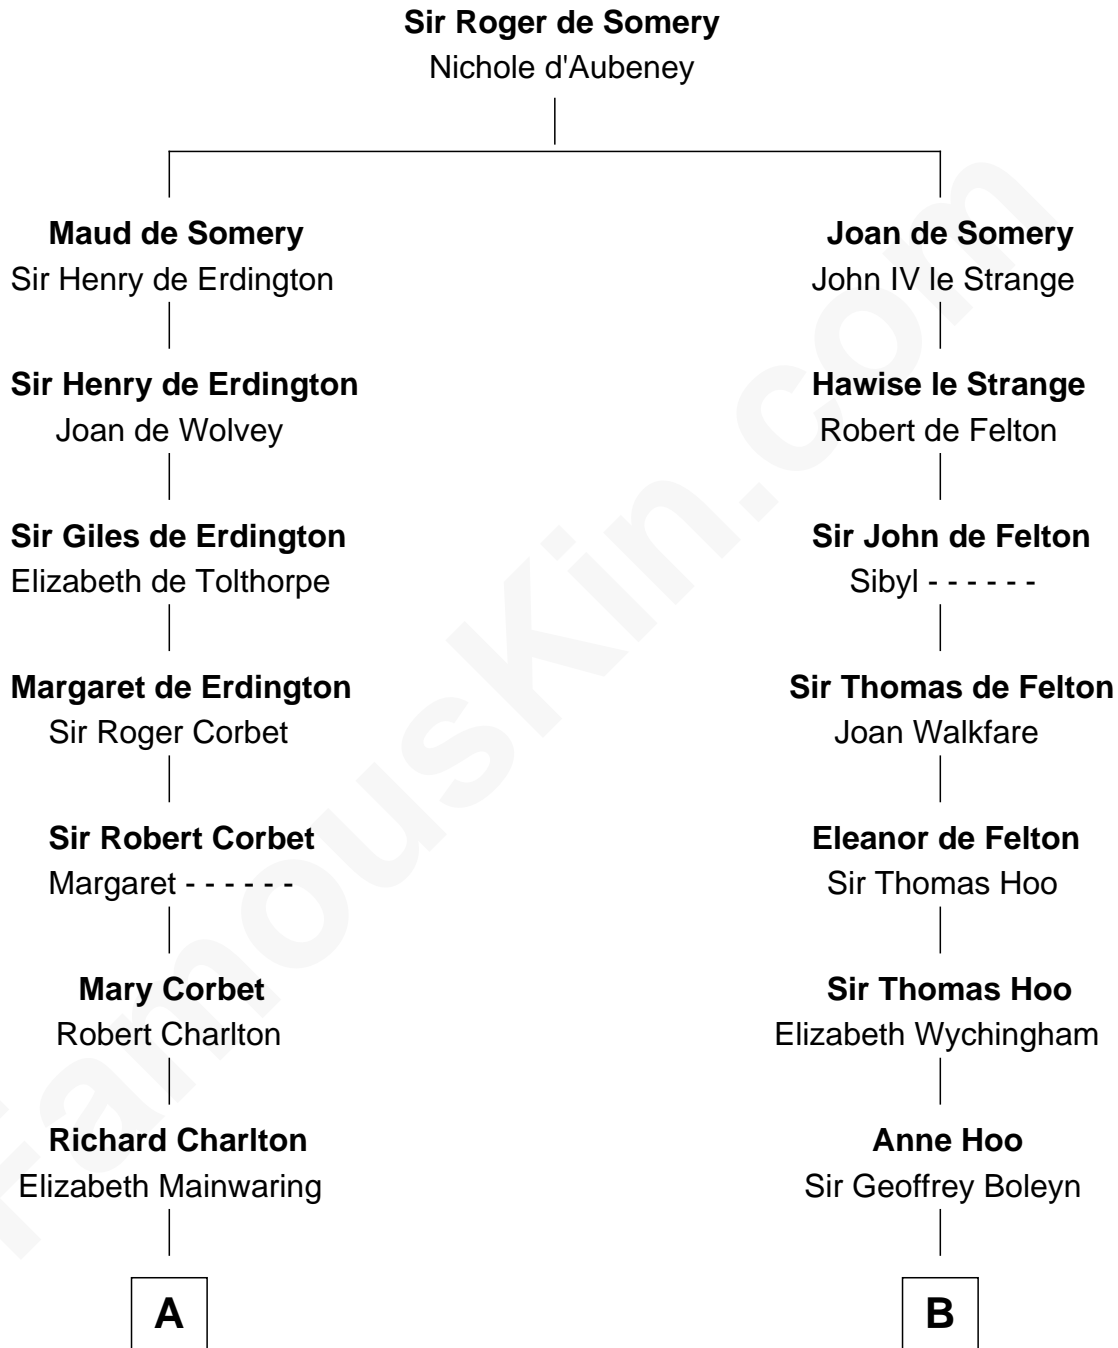

FamousKin.com
Relationship Chart of
Katharine Hepburn
Movie Actress

19th cousin 1 time removed of

Lt. Gen. James Brudenell
Leader of the "Charge of the Light Brigade"

C

Martha Ann Spalding
Leman Benton Garlinghouse

Caroline Garlinghouse
Alfred Augustus Houghton

Katharine Martha Houghton
Thomas Norval Hepburn

Katharine Hepburn
Movie Actress

D

Robert Brudenell
Anne Bishopp

Robert Brudenell
Penelope Anne Cooke

Lt. Gen. James Brudenell
Charge of the Light Brigade Leader