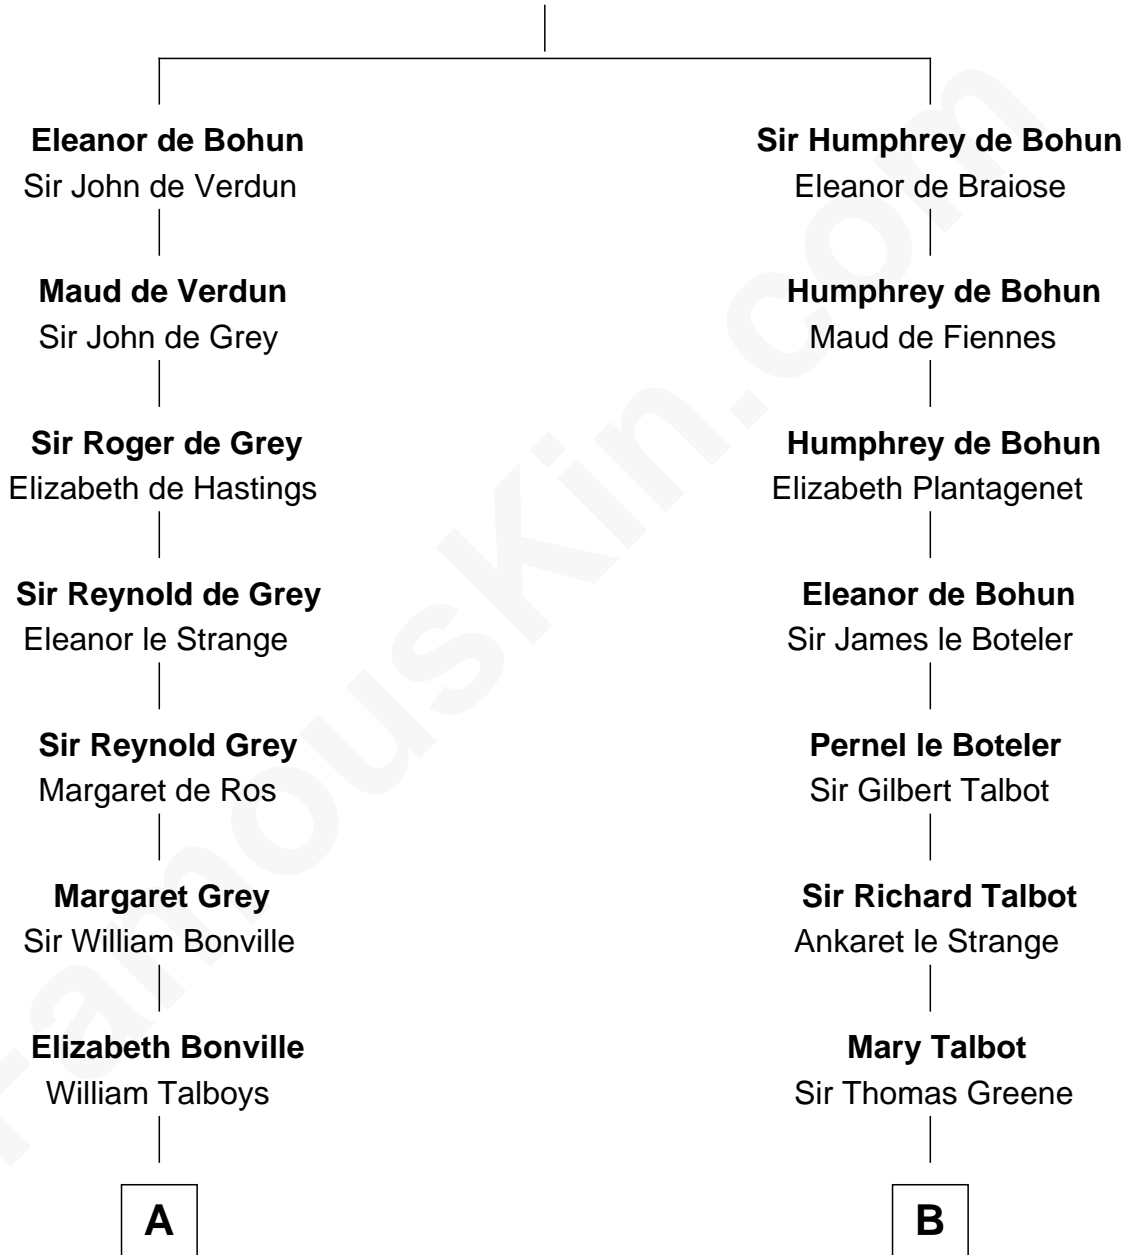

FamousKin.com
Relationship Chart of
Katharine Hepburn
Movie Actress

16th cousin 5 times removed of
Jonathan Swift
Author of Gulliver's Travels

Sir Humphrey de Bohun
Maud of Eu

C

Erastus Spalding

Jennet Mack

Martha Ann Spalding

Leman Benton Garlinghouse

Caroline Garlinghouse

Alfred Augustus Houghton

Katharine Martha Houghton

Thomas Norval Hepburn

Katharine Hepburn

Movie Actress