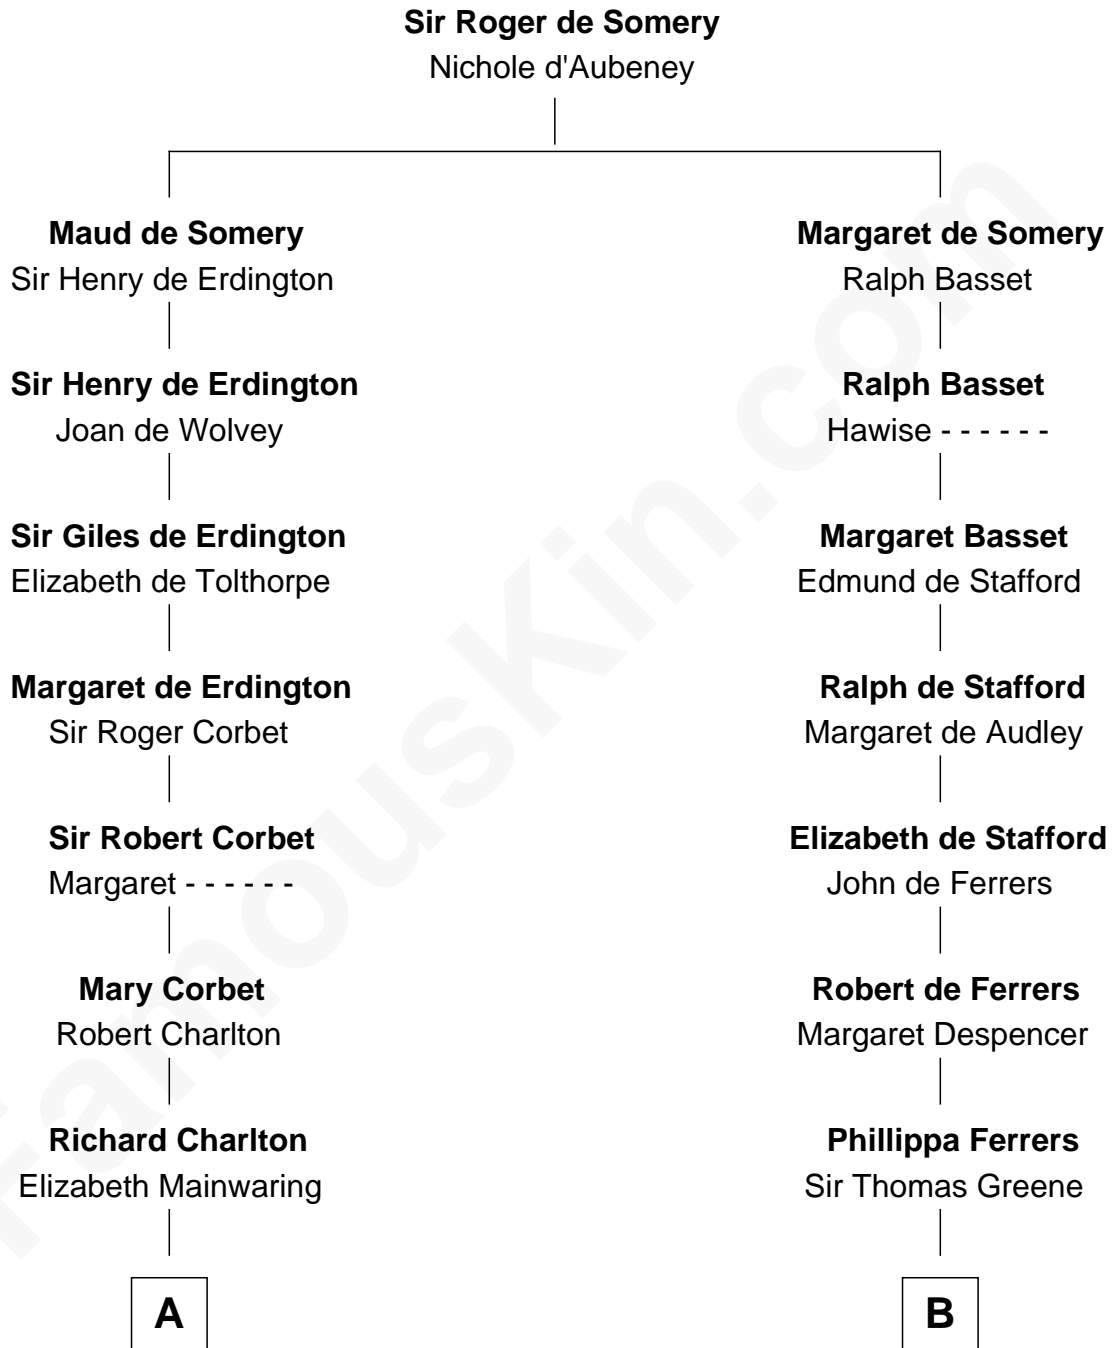

**FamousKin.com**  
**Relationship Chart of**  
**Katharine Hepburn**  
*Movie Actress*

15th cousin 5 times removed of  
**Jonathan Swift**  
*Author of Gulliver's Travels*

**C**

—  
**Martha Ann Spalding**  
Leman Benton Garlinghouse

—  
**Caroline Garlinghouse**  
Alfred Augustus Houghton

—  
**Katharine Martha Houghton**  
Thomas Norval Hepburn

—  
**Katharine Hepburn**  
*Movie Actress*

FamousKin.com