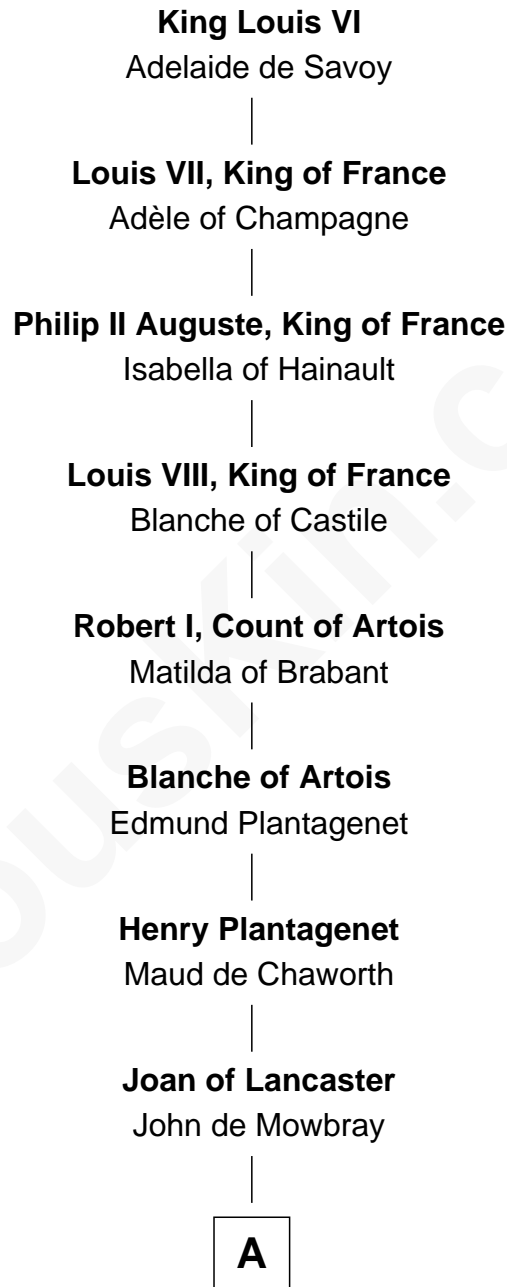

FamousKin.com
Relationship Chart of
Katharine Hepburn
Movie Actress

25th Great-granddaughter of

King Louis VI
King of France

A

John de Mowbray
Elizabeth de Segrave

Joan de Mowbray
Sir Thomas Grey

Maud Grey
Sir Robert Ogle

Anne Ogle
Sir William Heron

Elizabeth Heron
Sir John Heron

Elizabeth Heron
Sir Robert Talboys

Maud Talboys
Sir Robert Tyrwhit

Katharine Tyrwhit
Sir Richard Thimbleby

Elizabeth Thimbleby
Thomas Welby

Richard Welby
Frances Bulkeley