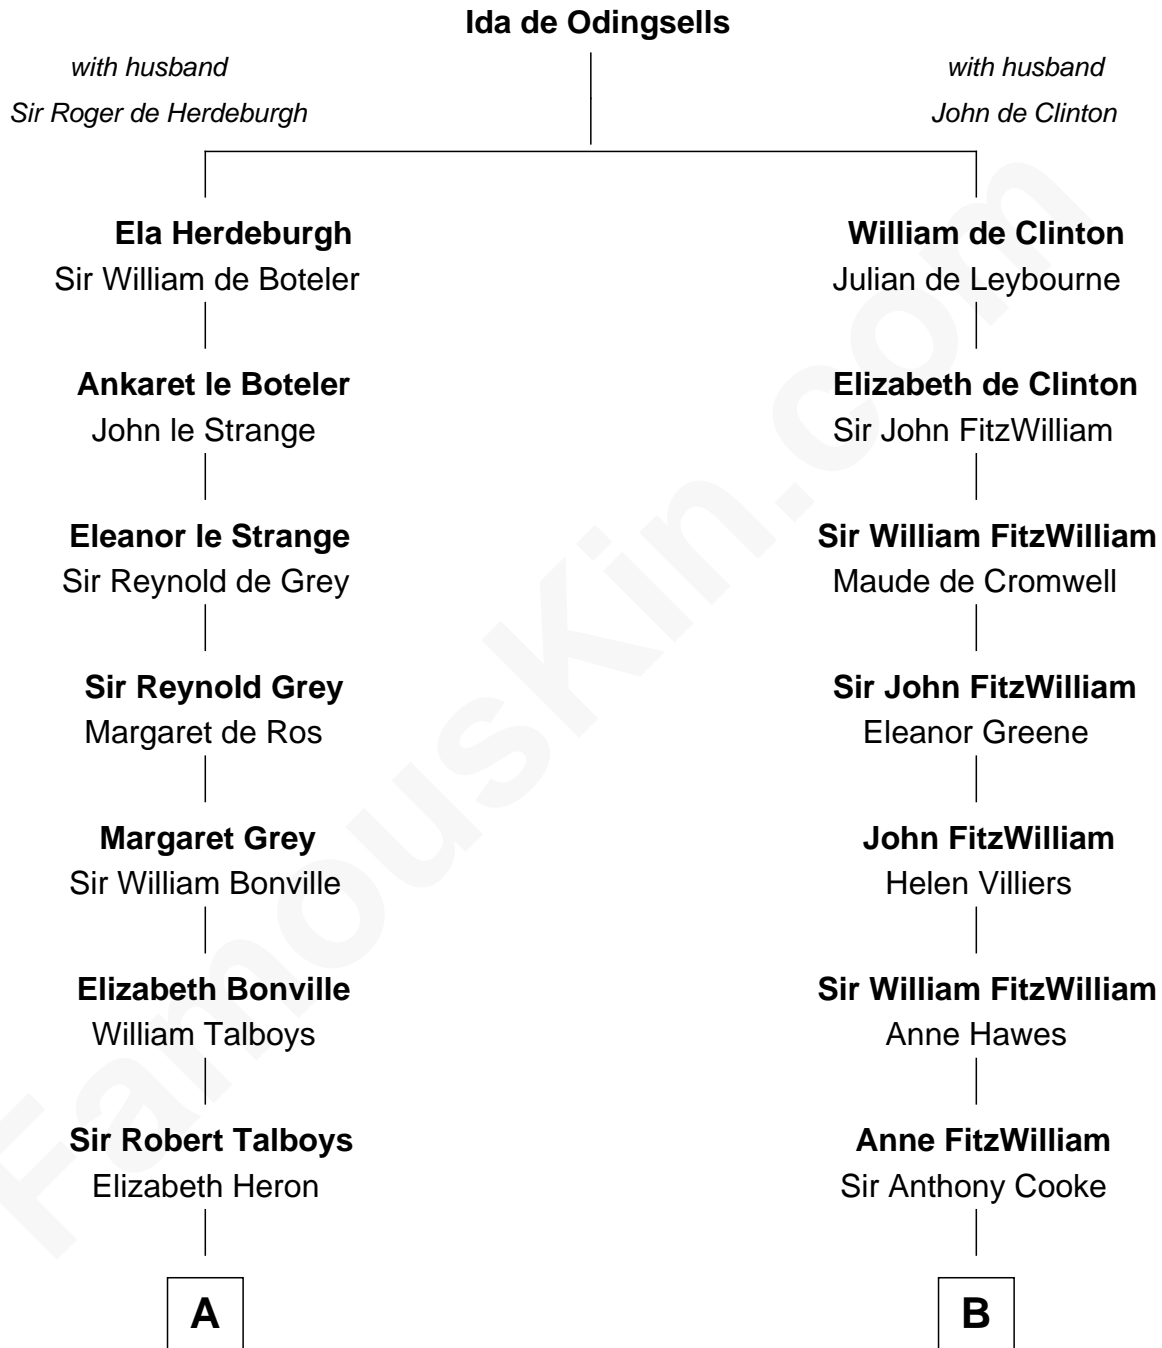

FamousKin.com
Relationship Chart of
Katharine Hepburn
Movie Actress

20th cousin 1 time removed of
Hugh Grant
Movie Actor

C

Martha Ann Spalding
Leman Benton Garlinghouse

Caroline Garlinghouse
Alfred Augustus Houghton

Katharine Martha Houghton
Thomas Norval Hepburn

Katharine Hepburn
Movie Actress

D

Cyril Randolph
Frances Selina Hervey

Felton George Randolph
Emily Margaret Nepean

Margaret Isobel Randolph
John Cassilis MacLean