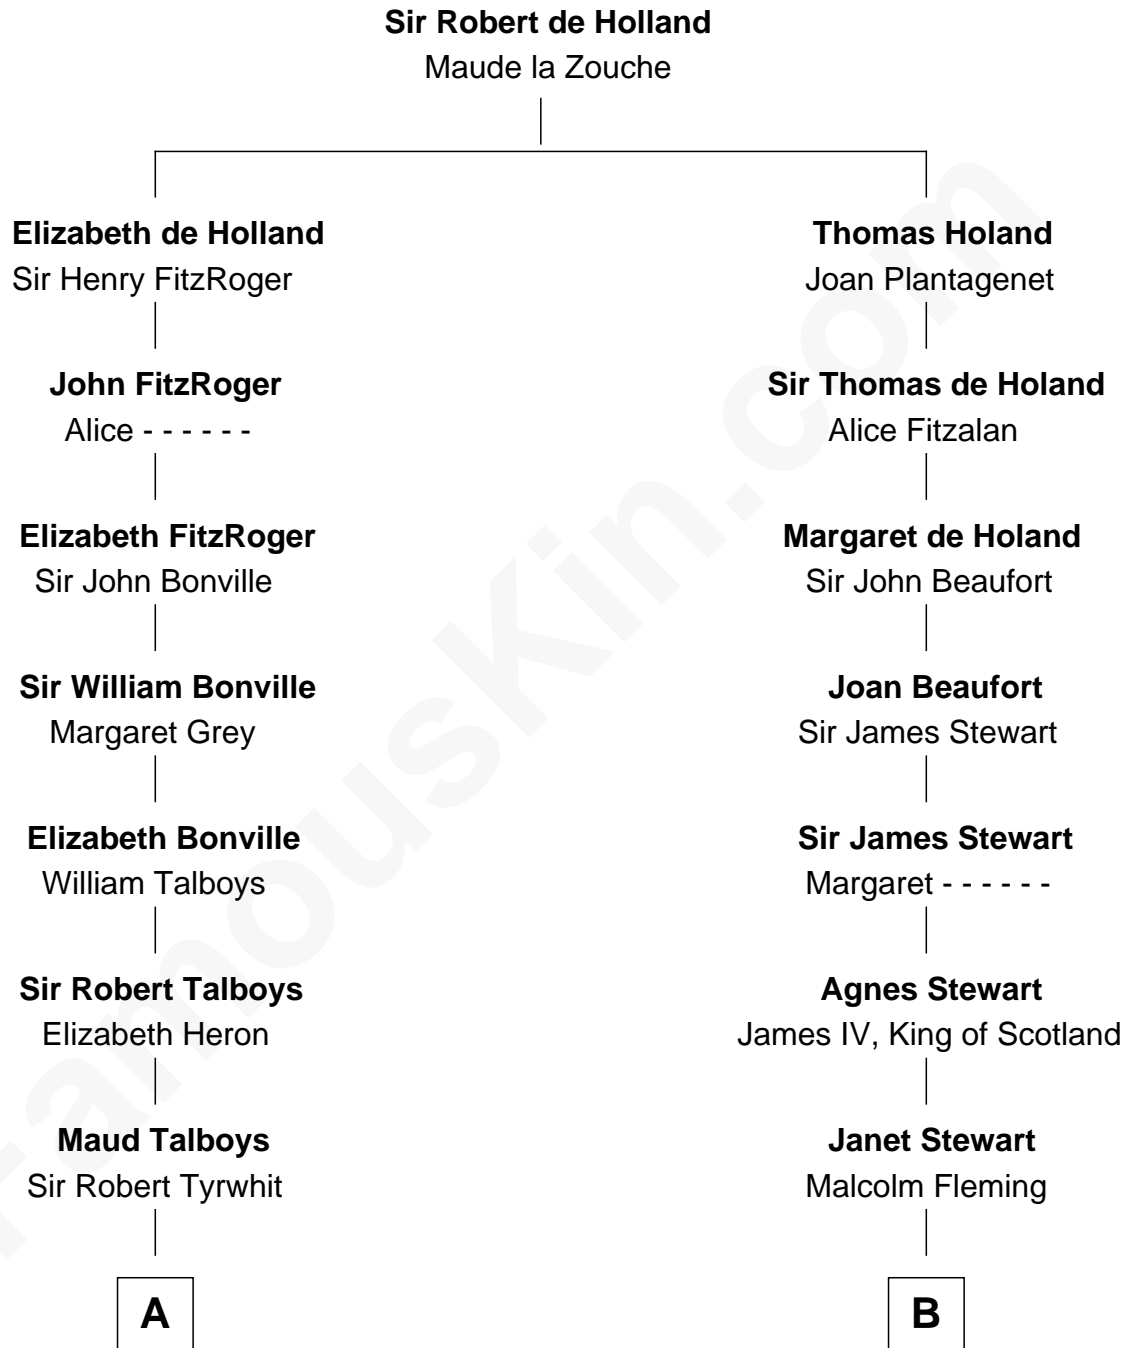

**FamousKin.com**  
**Relationship Chart of**  
**Katharine Hepburn**  
*Movie Actress*

19th cousin 2 times removed of

**Hugh Grant**  
*Movie Actor*

**C**

**Caroline Garlinghouse**  
Alfred Augustus Houghton

**Katharine Martha Houghton**  
Thomas Norval Hepburn

**Katharine Hepburn**  
*Movie Actress*

**D**

**Cyril Randolph**  
Frances Selina Hervey

**Felton George Randolph**  
Emily Margaret Nepean

**Margaret Isobel Randolph**  
John Cassilis MacLean