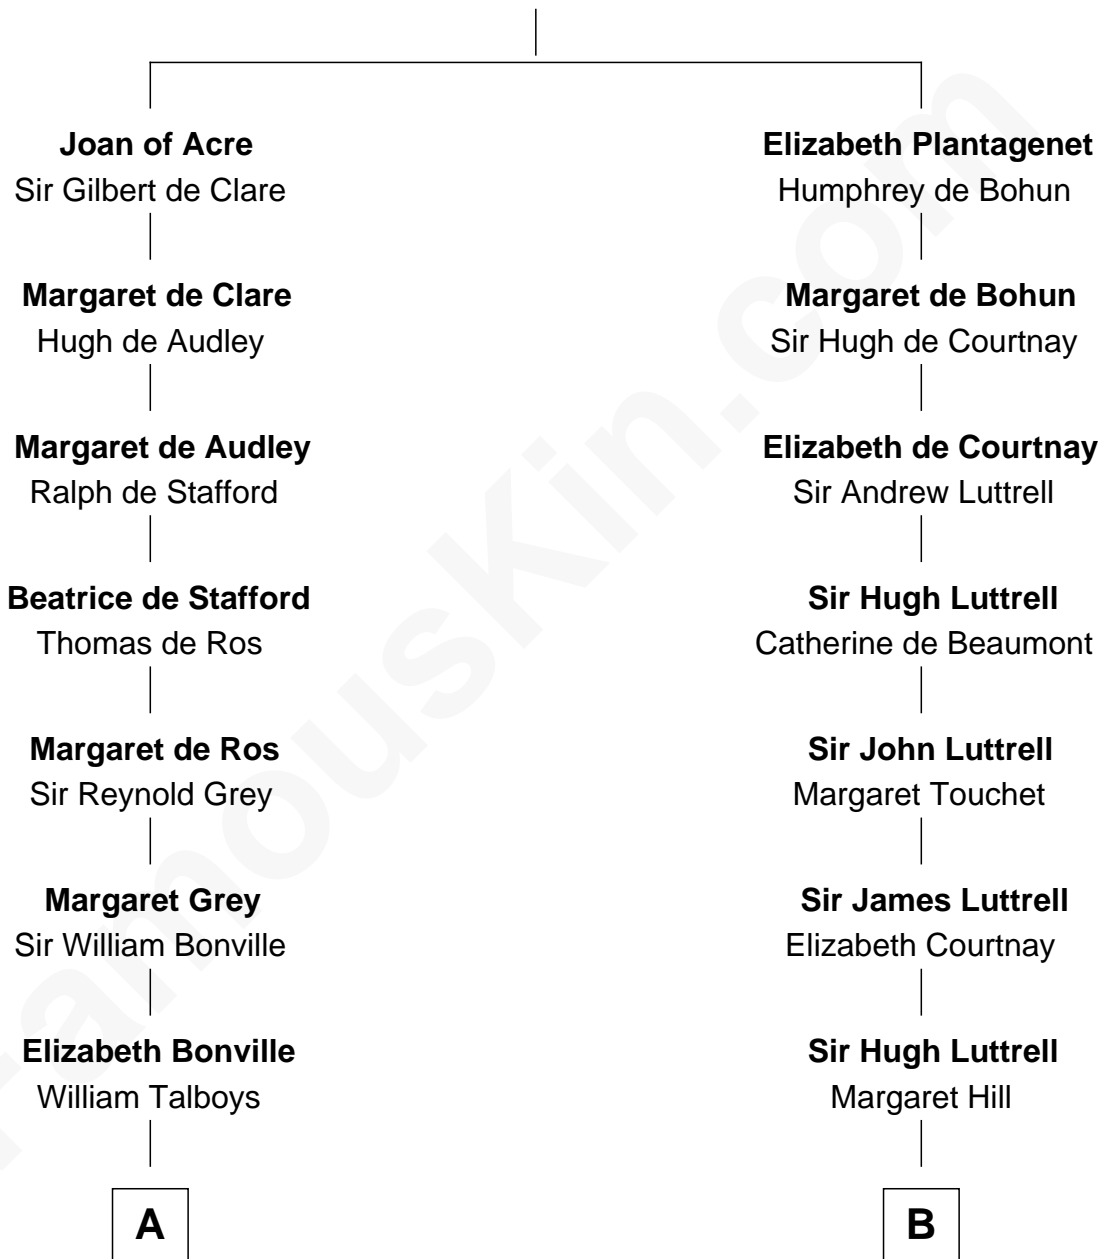

FamousKin.com
Relationship Chart of
Katharine Hepburn
Movie Actress

17th cousin 4 times removed of

Herman Melville
Author of Moby Dick

King Edward I
 Eleanor of Castile

C

Erastus Spalding

Jennet Mack

Martha Ann Spalding

Leman Benton Garlinghouse

Caroline Garlinghouse

Alfred Augustus Houghton

Katharine Martha Houghton

Thomas Norval Hepburn

Katharine Hepburn

Movie Actress

FamousKin.com