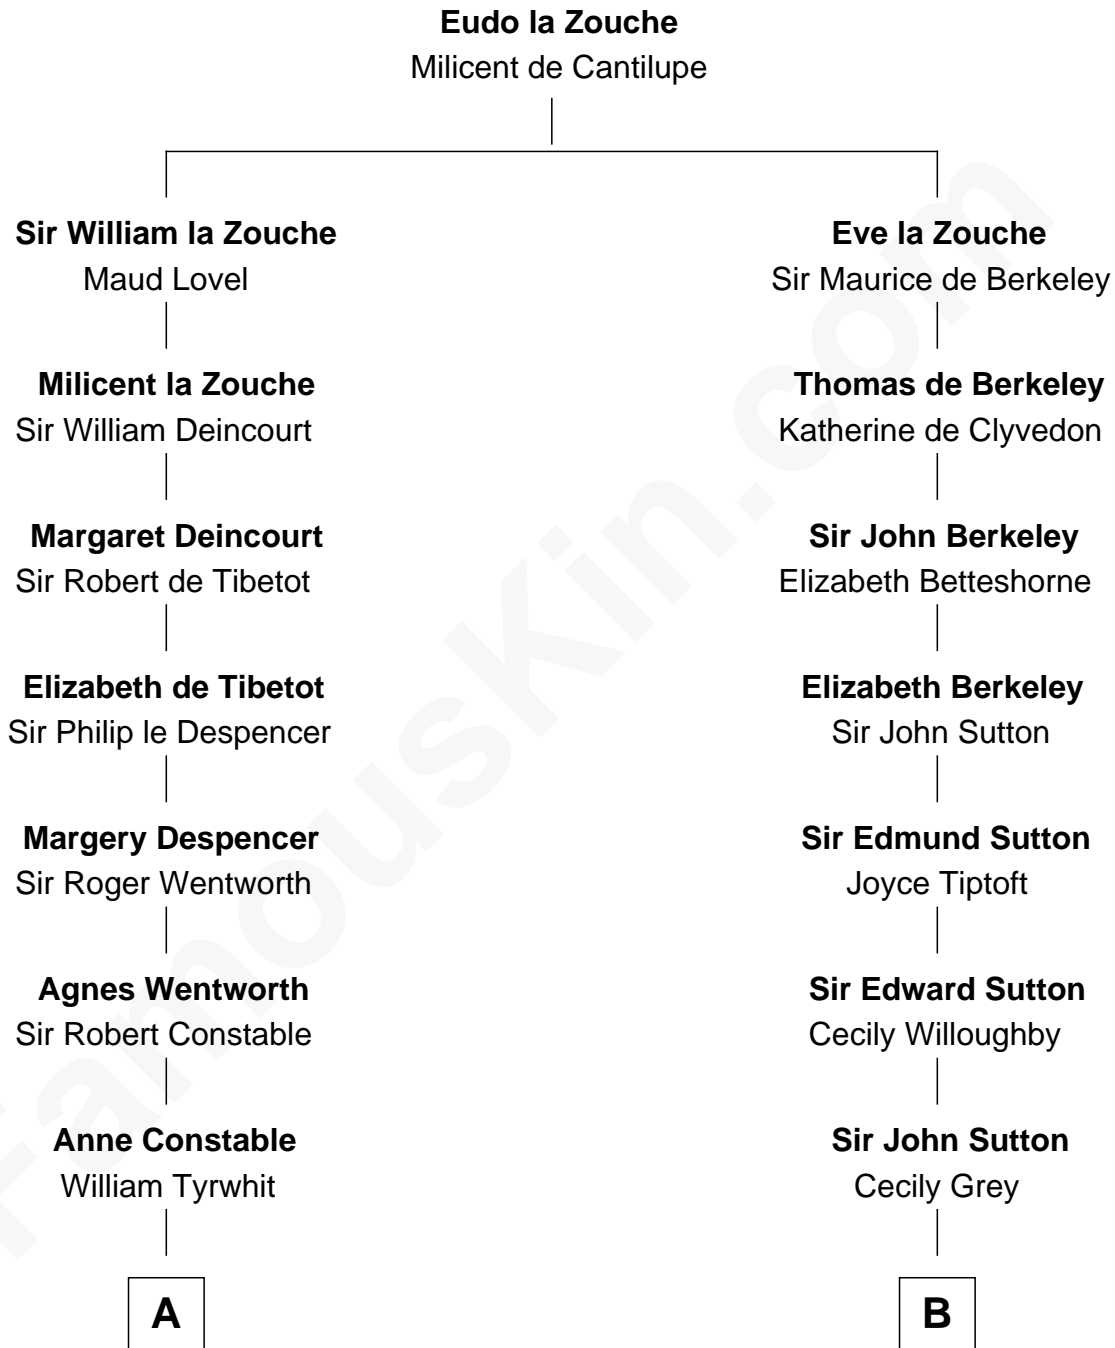

FamousKin.com
Relationship Chart of
Katharine Hepburn
Movie Actress

19th cousin 1 time removed of
Dick Clark
Radio and TV Host

C

Martha Ann Spalding
Leman Benton Garlinghouse

Caroline Garlinghouse
Alfred Augustus Houghton

Katharine Martha Houghton
Thomas Norval Hepburn

Katharine Hepburn
Movie Actress

D

Charles Fuller Barnard
Anna May Aldridge

Julia Fuller Barnard
Richard Augustus Clark

Dick Clark
Radio and TV Host

FamousKin.com