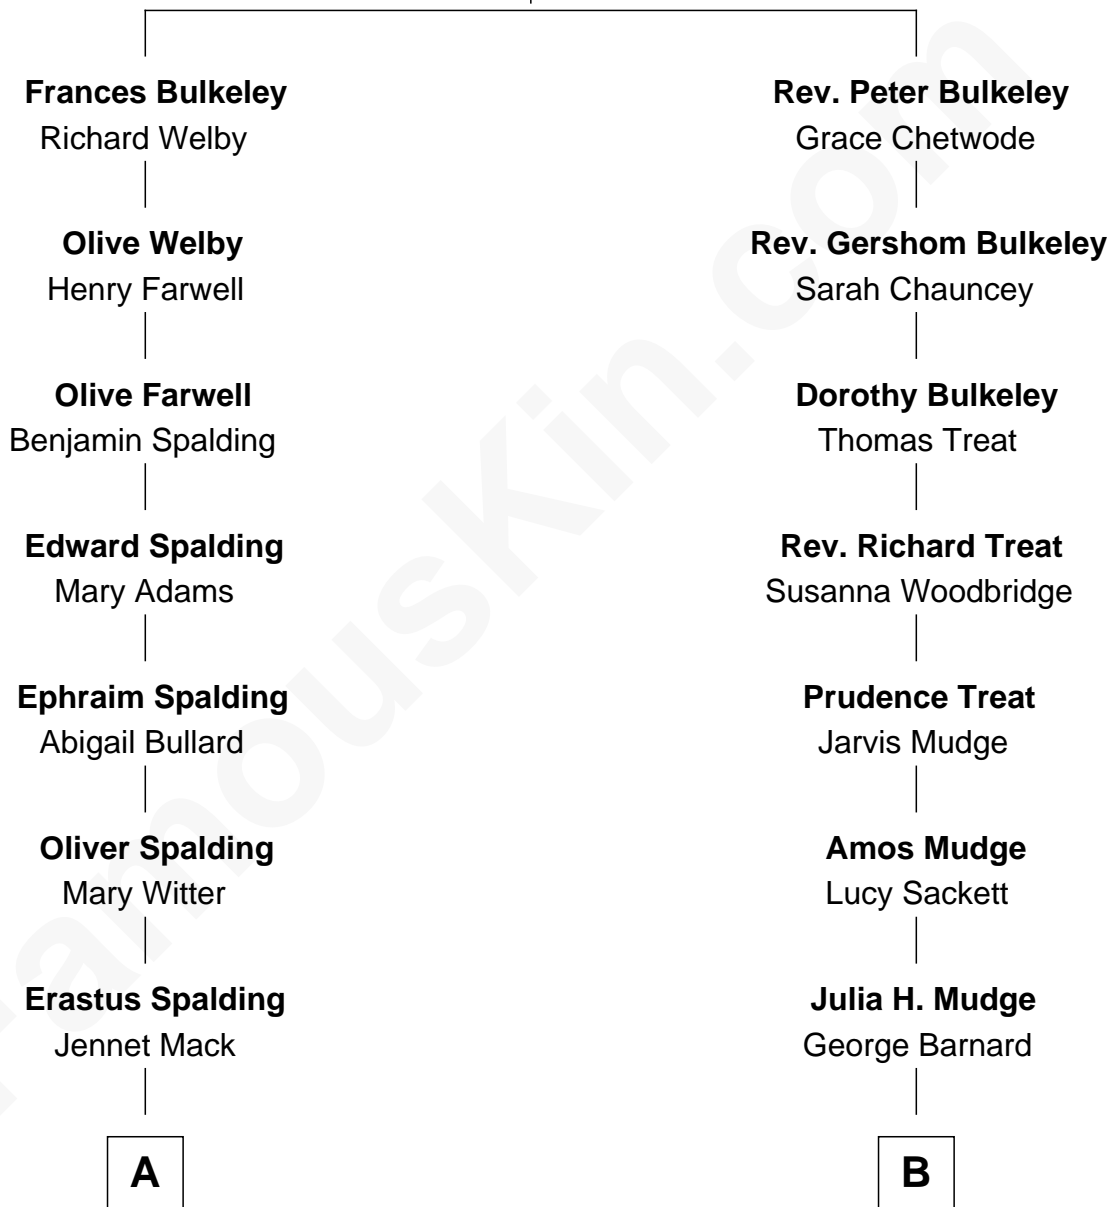

**FamousKin.com**  
**Relationship Chart of**  
**Katharine Hepburn**

*Movie Actress*

**10th cousin of**

**Dick Clark**

*Radio and TV Host*

**Rev. Edward Bulkeley**

Olive Irby

**A**

**Martha Ann Spalding**  
Leman Benton Garlinghouse

**Caroline Garlinghouse**  
Alfred Augustus Houghton

**Katharine Martha Houghton**  
Thomas Norval Hepburn

**Katharine Hepburn**  
*Movie Actress*

**B**

**George Barnard**  
Jane Sophia Fuller

**Charles Fuller Barnard**  
Anna May Aldridge

**Julia Fuller Barnard**  
Richard Augustus Clark

**Dick Clark**  
*Radio and TV Host*