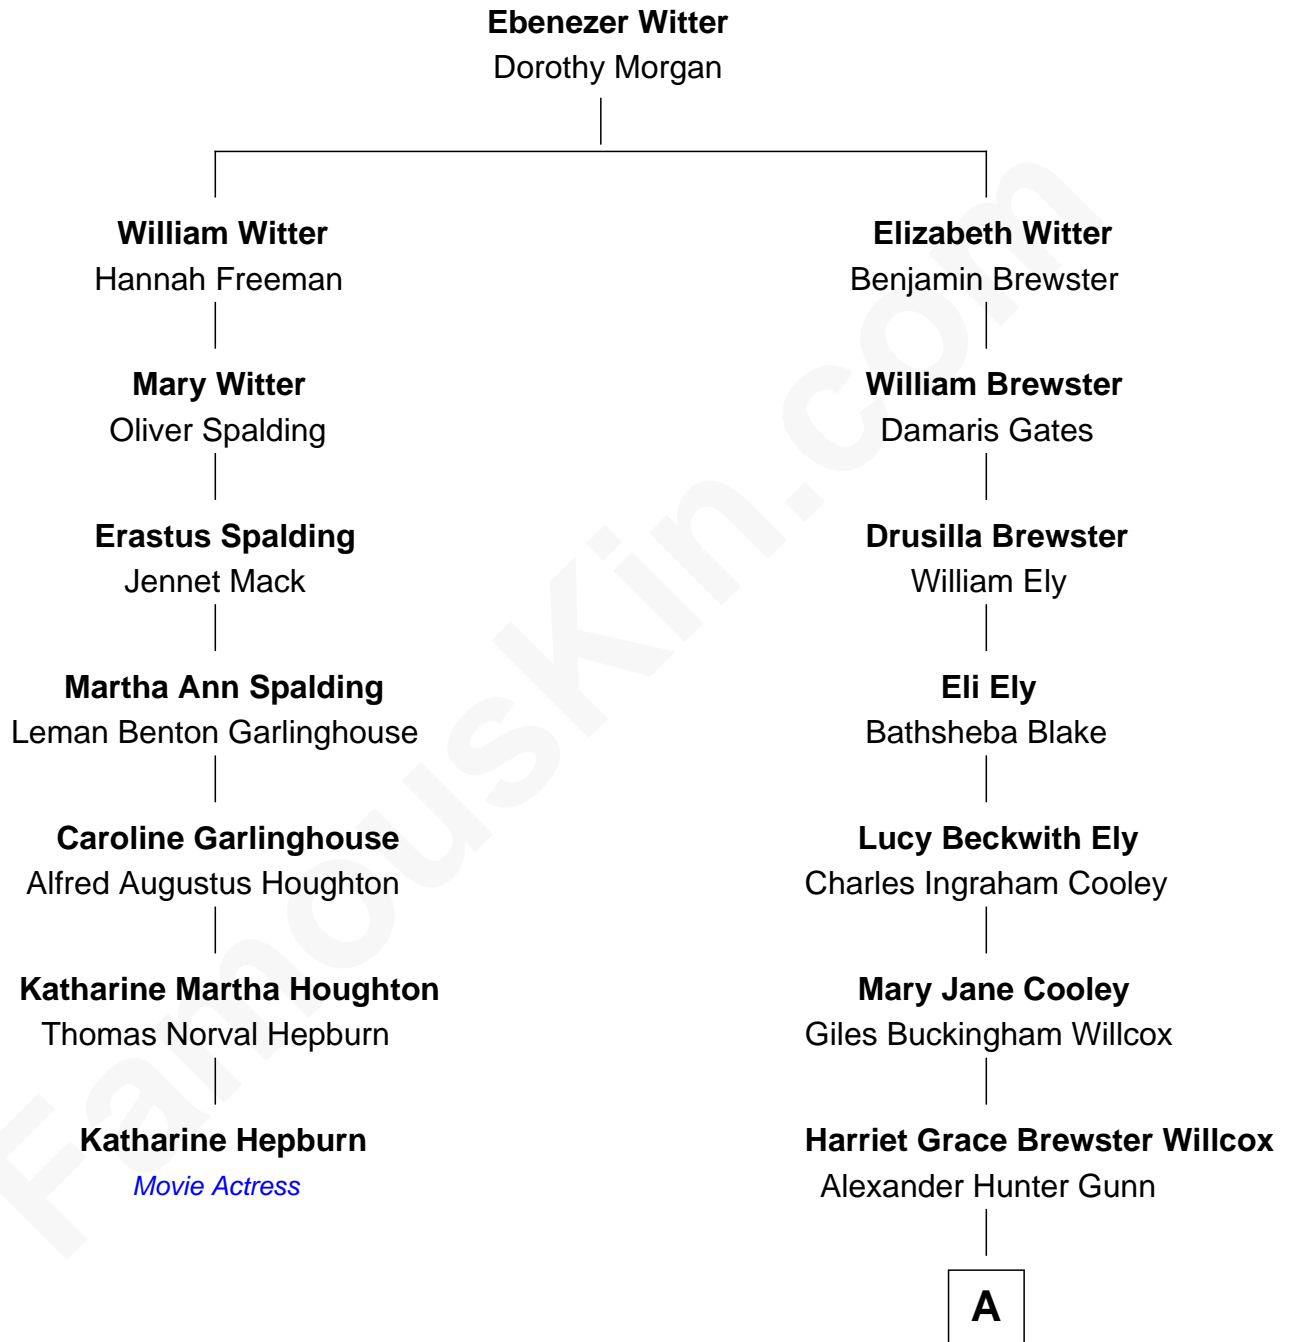

**FamousKin.com**  
**Relationship Chart of**  
**Katharine Hepburn**  
*Movie Actress*

6th cousin 3 times removed of

**Elisabeth Shue**  
*TV and Movie Actress*

A

|  
**Mary Brewster Gunn**  
Adoniram Judson Wells

|  
**Anne Brewster Wells**  
James William Shue

|  
**Elisabeth Shue**  
*TV and Movie Actress*

FamousKin.com