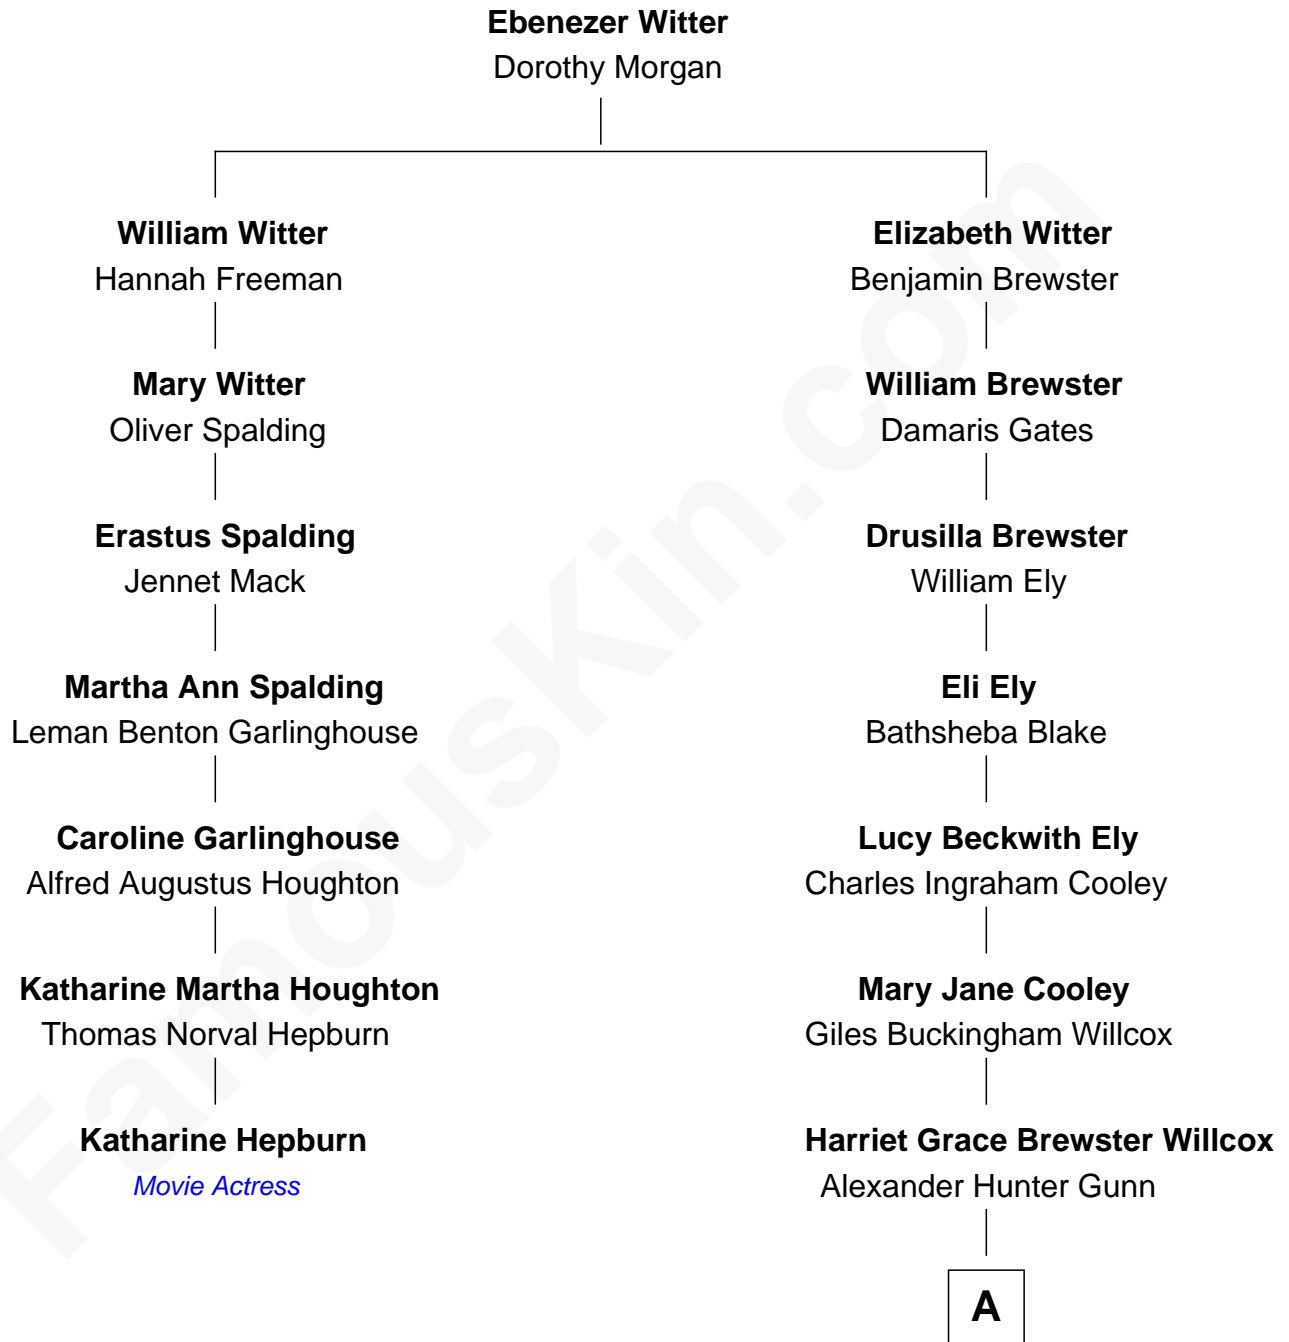

FamousKin.com
Relationship Chart of
Katharine Hepburn

Movie Actress

6th cousin 3 times removed of

Andrew Shue

TV Actor

A

Mary Brewster Gunn
Adoniram Judson Wells

Anne Brewster Wells
James William Shue

Andrew Shue
TV Actor

FamousKin.com