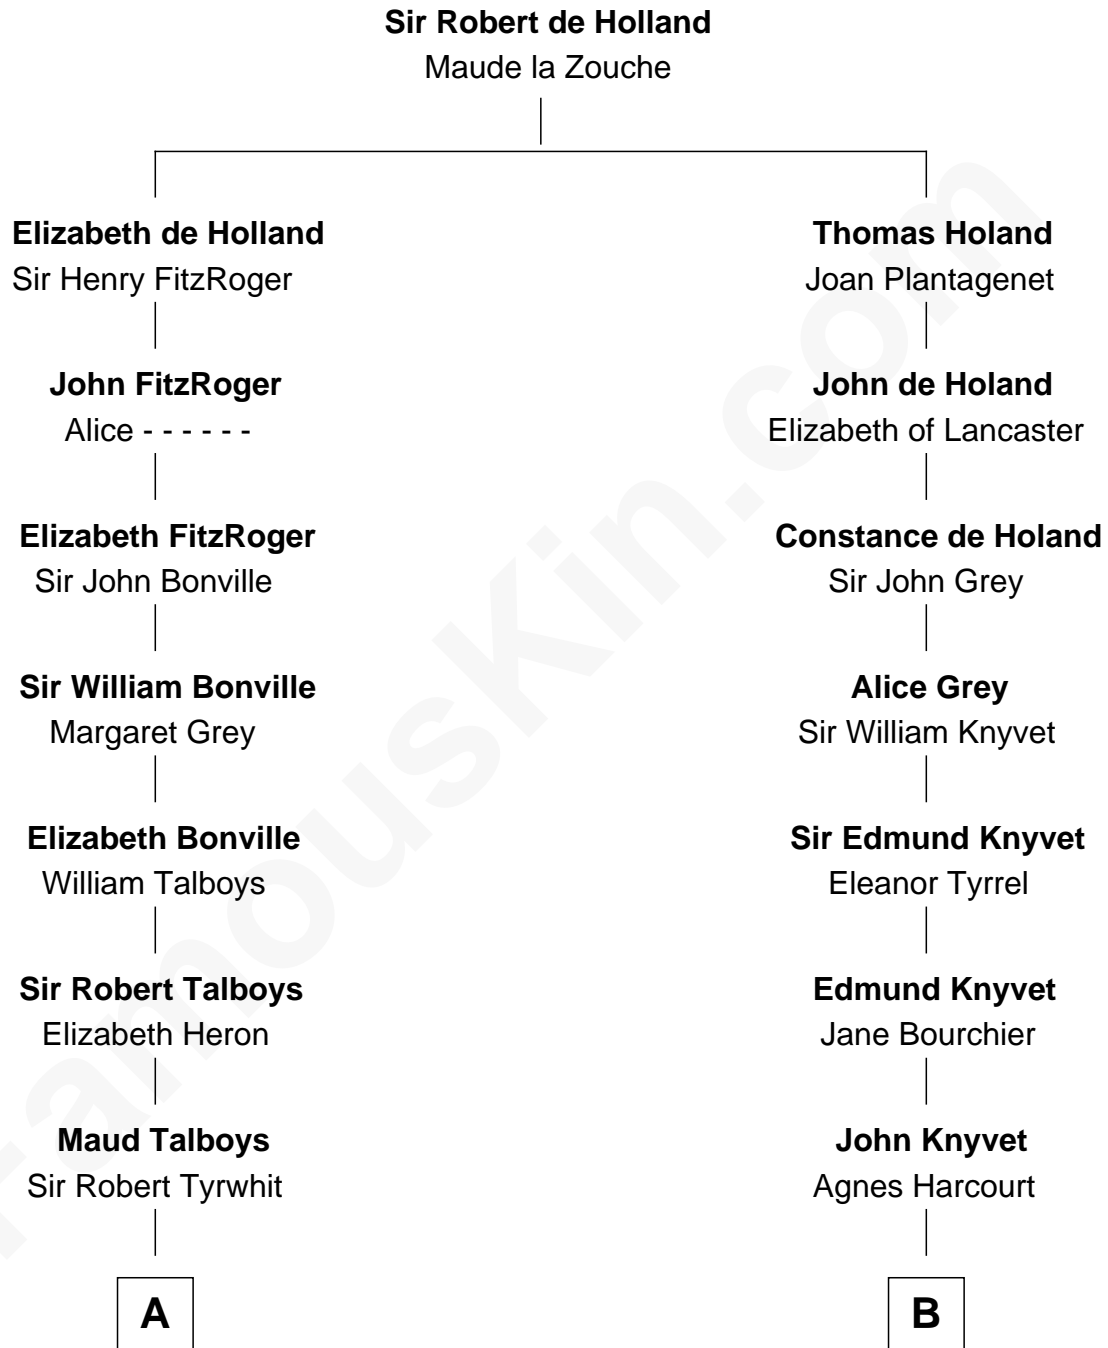

**FamousKin.com**  
**Relationship Chart of**  
**Katharine Hepburn**  
*Movie Actress*

19th cousin 2 times removed of  
**Carly Fiorina**  
*CEO of Hewlett-Packard*

**C**

**Caroline Garlinghouse**  
Alfred Augustus Houghton

**Katharine Martha Houghton**  
Thomas Norval Hepburn

**Katharine Hepburn**  
*Movie Actress*

**D**

**Margaret Isabella Walker**  
Heinrich Weber

**John Walker Weber**  
Maude Graves

**Cara Carleton Weber**  
Harold Marvin Sneed