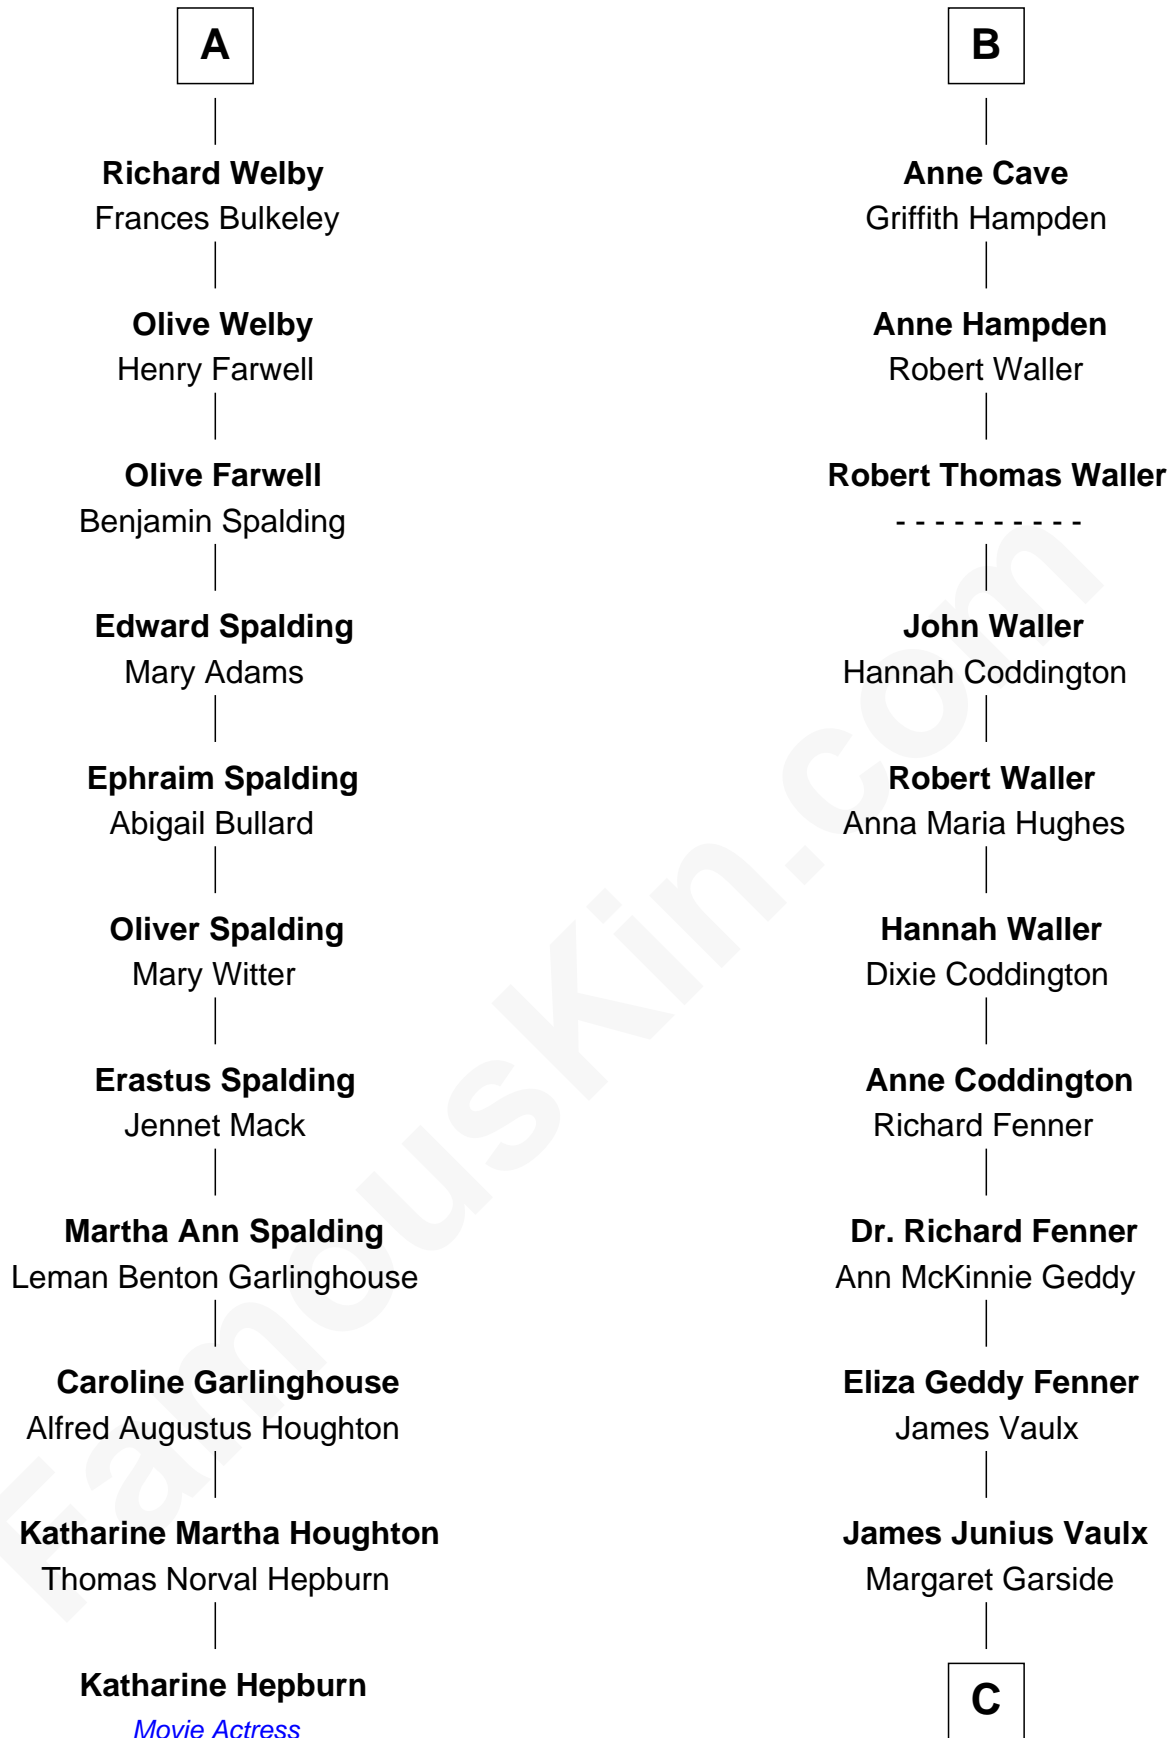

FamousKin.com
Relationship Chart of
Katharine Hepburn
Movie Actress

17th cousin 2 times removed of
John McCain
U.S. Senator from Arizona

C

Katherine Davey Vault
Adm. John Sidney McCain

Adm. John Sidney McCain
Roberta Wright

John McCain
U.S. Senator from Arizona

FamousKin.com