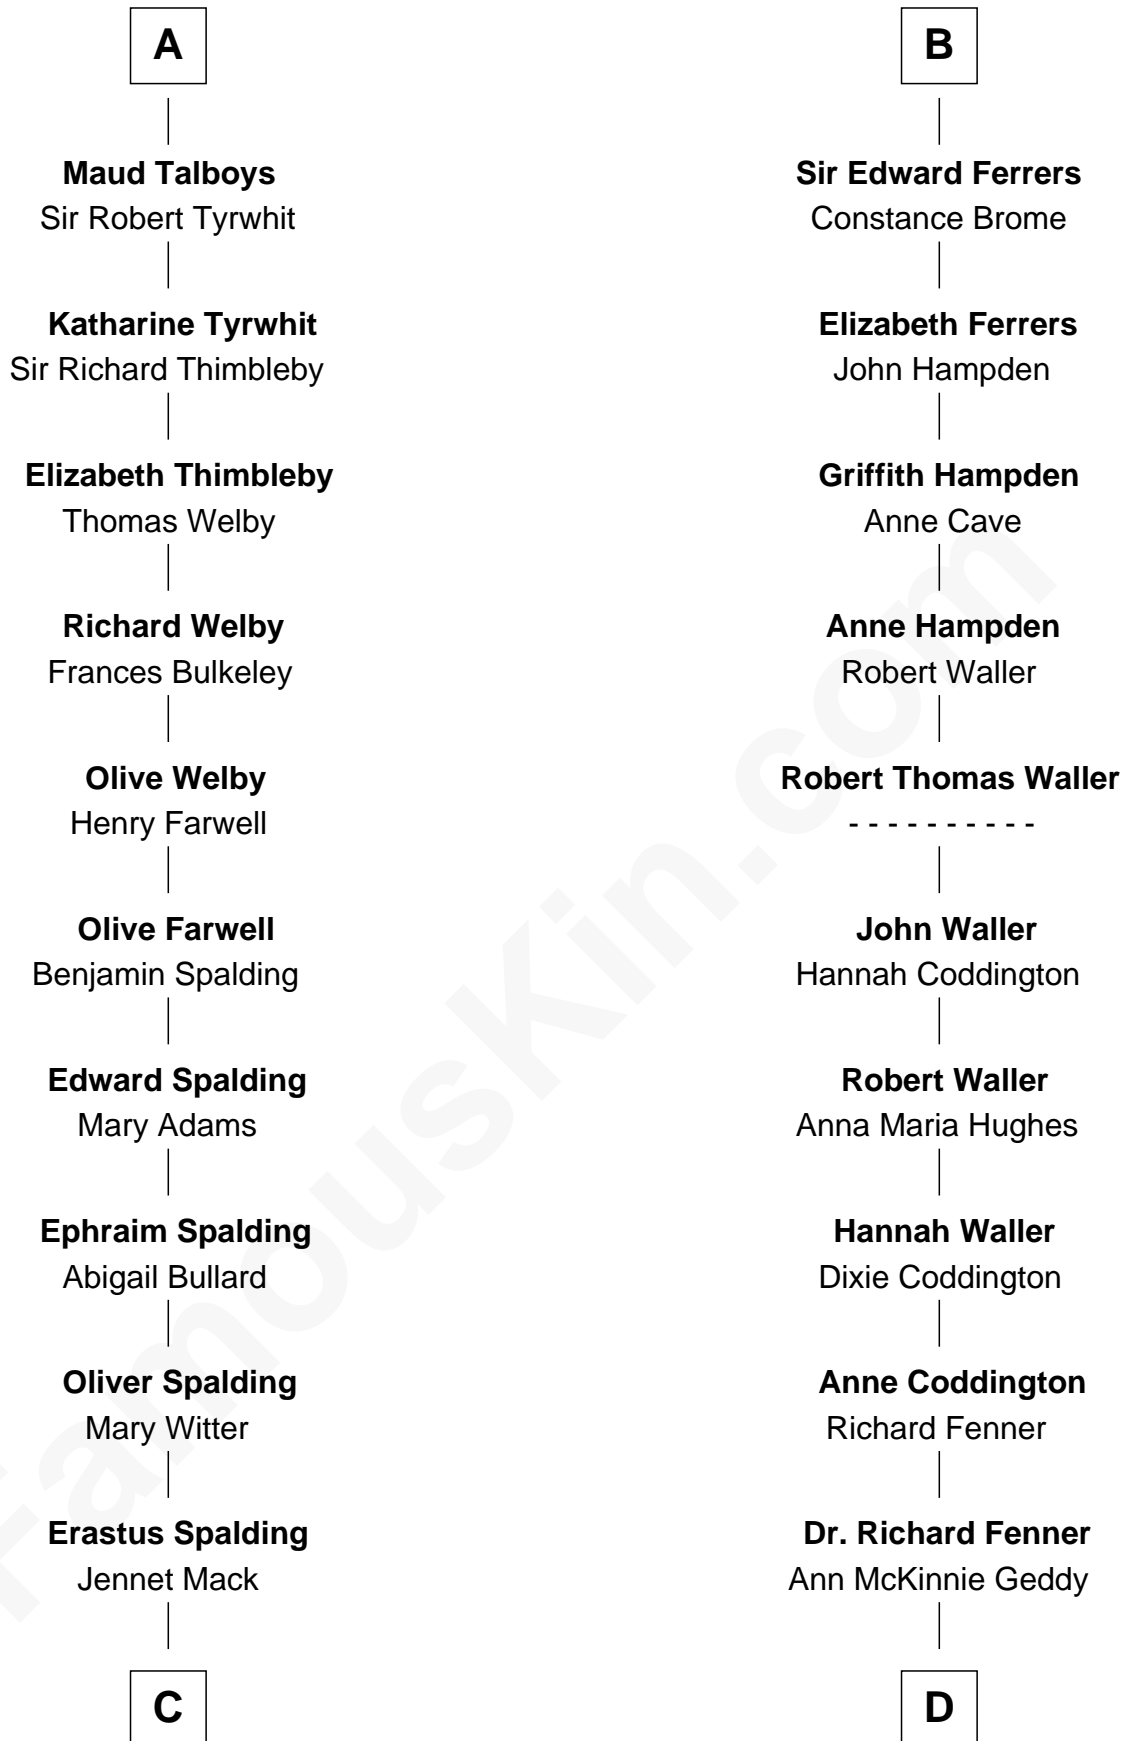

FamousKin.com
Relationship Chart of
Katharine Hepburn
Movie Actress

20th cousin 1 time removed of
John McCain
U.S. Senator from Arizona

C

Martha Ann Spalding
Leman Benton Garlinghouse

Caroline Garlinghouse
Alfred Augustus Houghton

Katharine Martha Houghton
Thomas Norval Hepburn

Katharine Hepburn
Movie Actress

D

Eliza Geddy Fenner
James Vaulx

James Junius Vaulx
Margaret Garside

Katherine Davey Vaulx
Adm. John Sidney McCain

Adm. John Sidney McCain
Roberta Wright