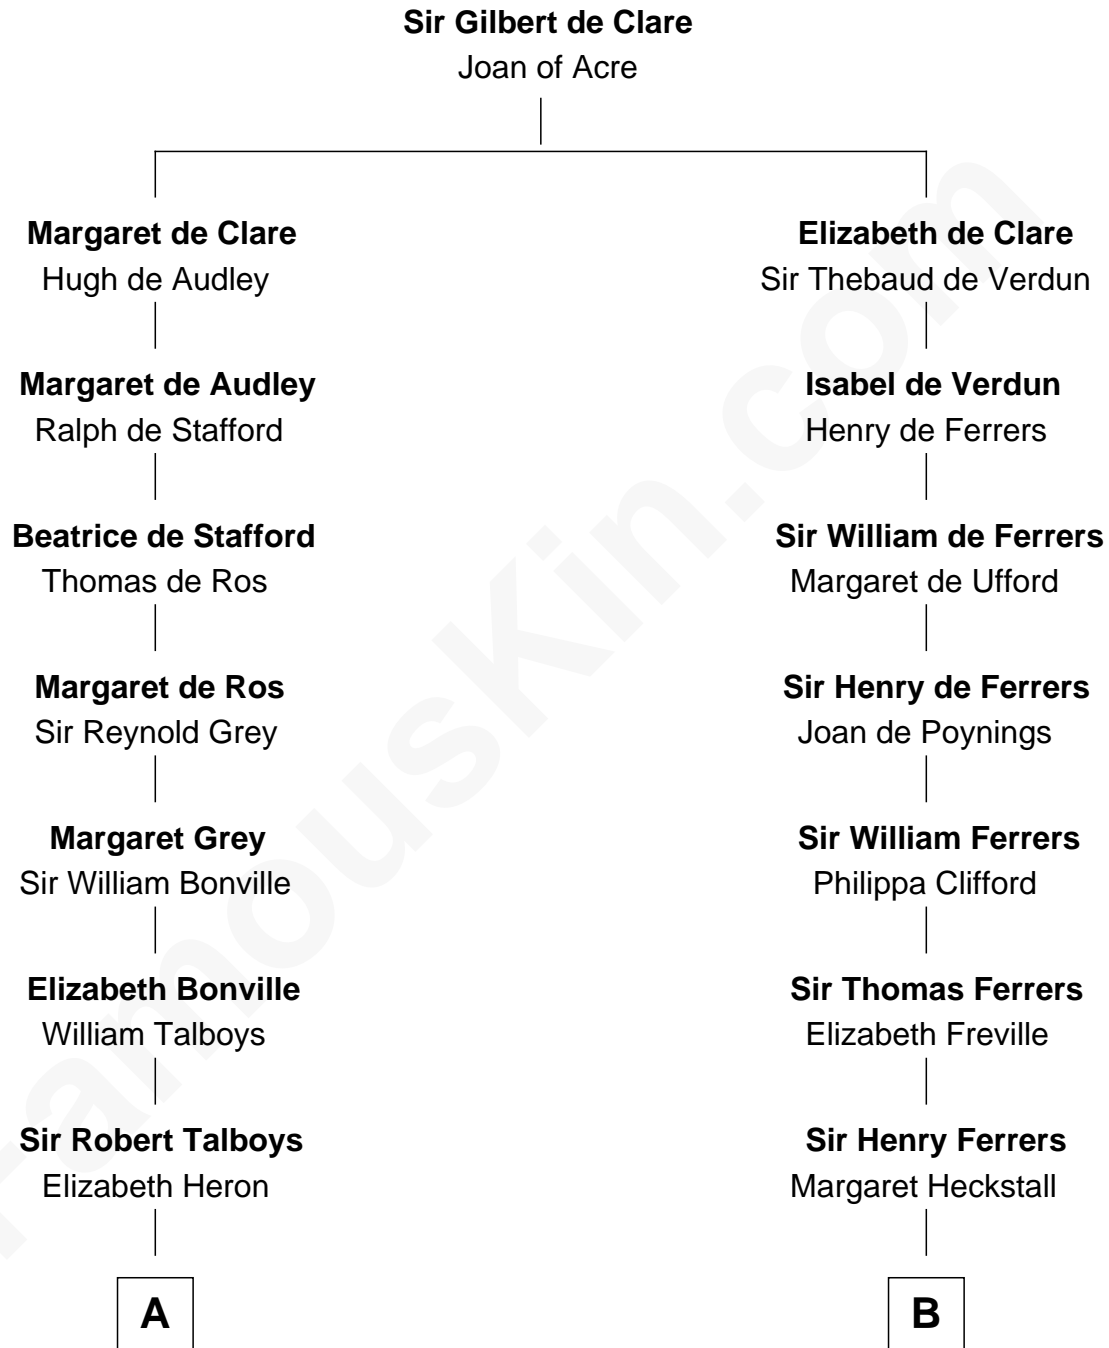

FamousKin.com
Relationship Chart of
Katharine Hepburn
Movie Actress

20th cousin 1 time removed of
John McCain
U.S. Senator from Arizona

C

Martha Ann Spalding
Leman Benton Garlinghouse

Caroline Garlinghouse
Alfred Augustus Houghton

Katharine Martha Houghton
Thomas Norval Hepburn

Katharine Hepburn
Movie Actress

D

Eliza Geddy Fenner
James Vaulx

James Junius Vaulx
Margaret Garside

Katherine Davey Vaulx
Adm. John Sidney McCain

Adm. John Sidney McCain
Roberta Wright