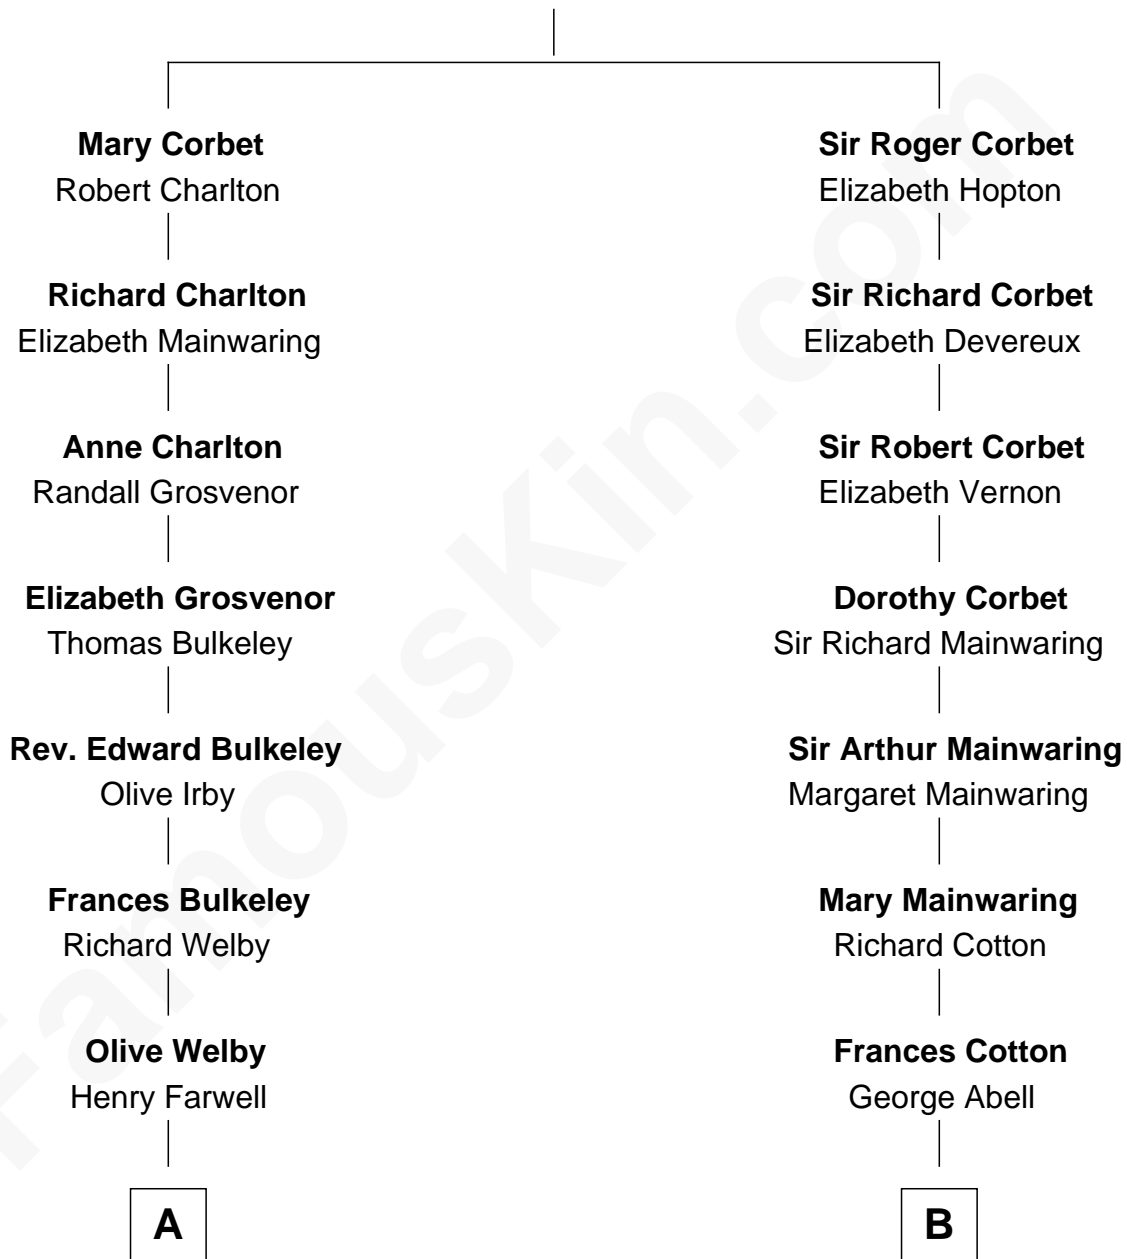

FamousKin.com
Relationship Chart of
Katharine Hepburn
Movie Actress

15th cousin 2 times removed of

Illeana Douglas
TV and Movie Actress

Sir Robert Corbet
 Margaret - - - - -

Illeana Douglas photo by [Lan Bui](#) (CC BY-SA 2.0)