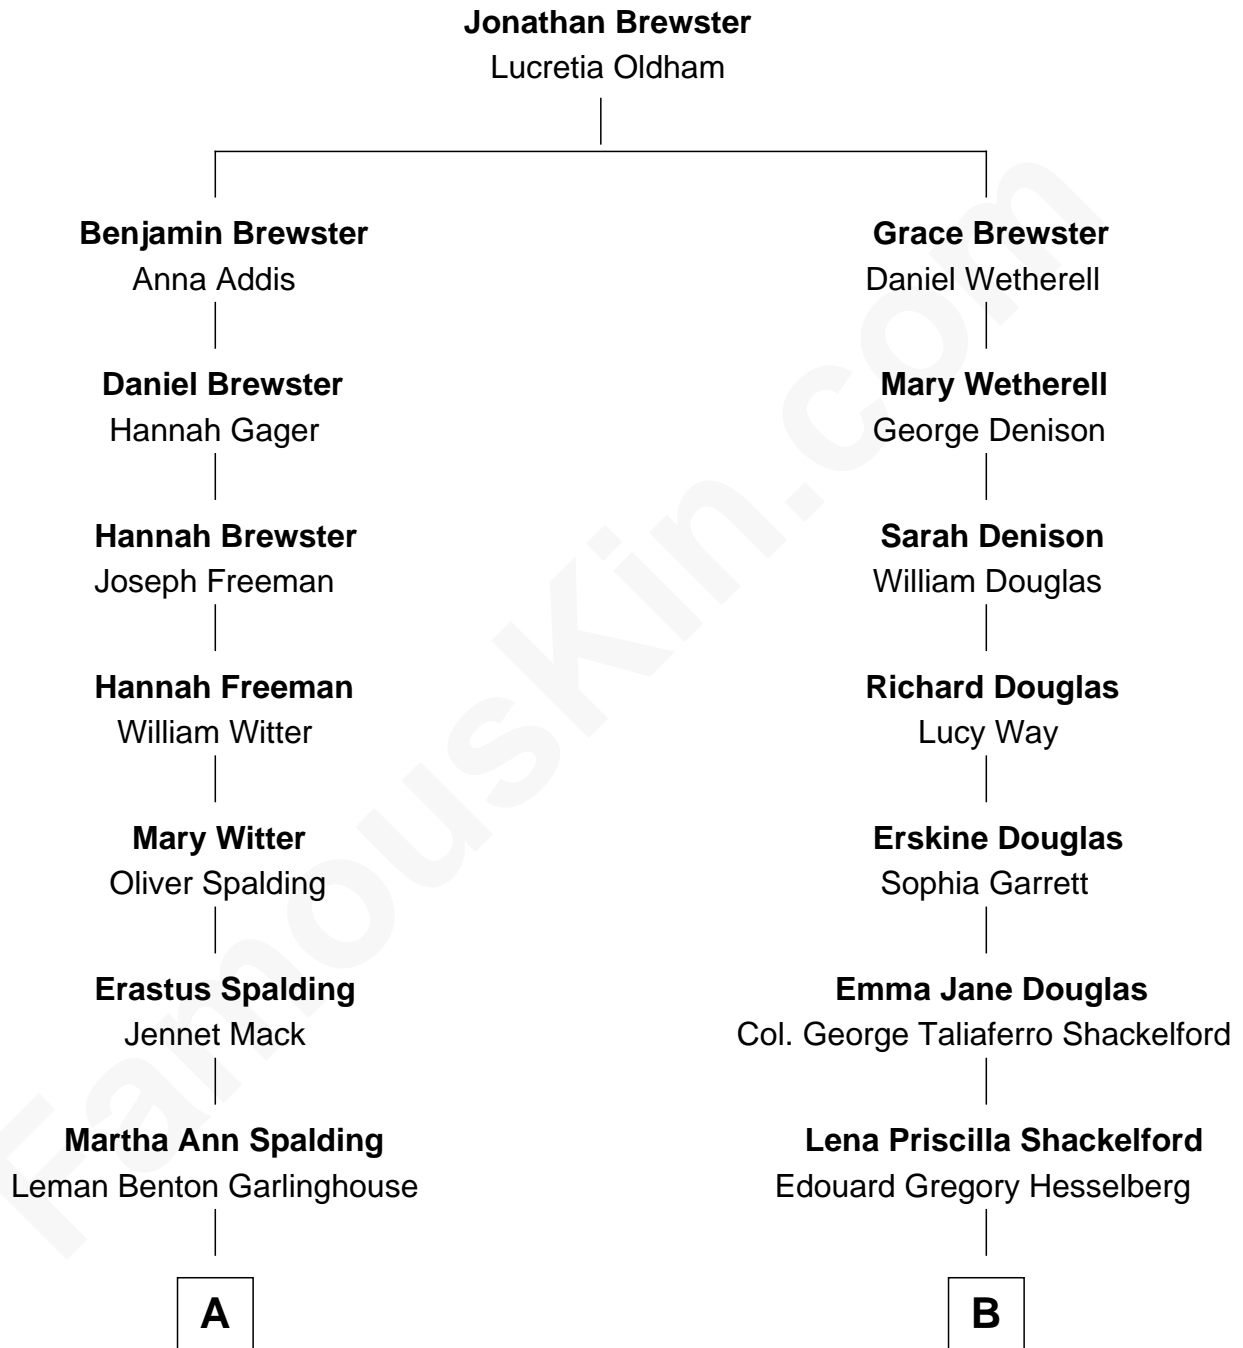

FamousKin.com

Relationship Chart of

Katharine Hepburn

Movie Actress

9th cousin of

Illeana Douglas

TV and Movie Actress

A

Caroline Garlinghouse
Alfred Augustus Houghton

Katharine Martha Houghton
Thomas Norval Hepburn

Katharine Hepburn
Movie Actress

B

Melvyn Edouard Hesselberg
Rosalind Hightower

Gregory Hesselberg
Joan Georgescu

Illeana Douglas
TV and Movie Actress

FamousKin.com