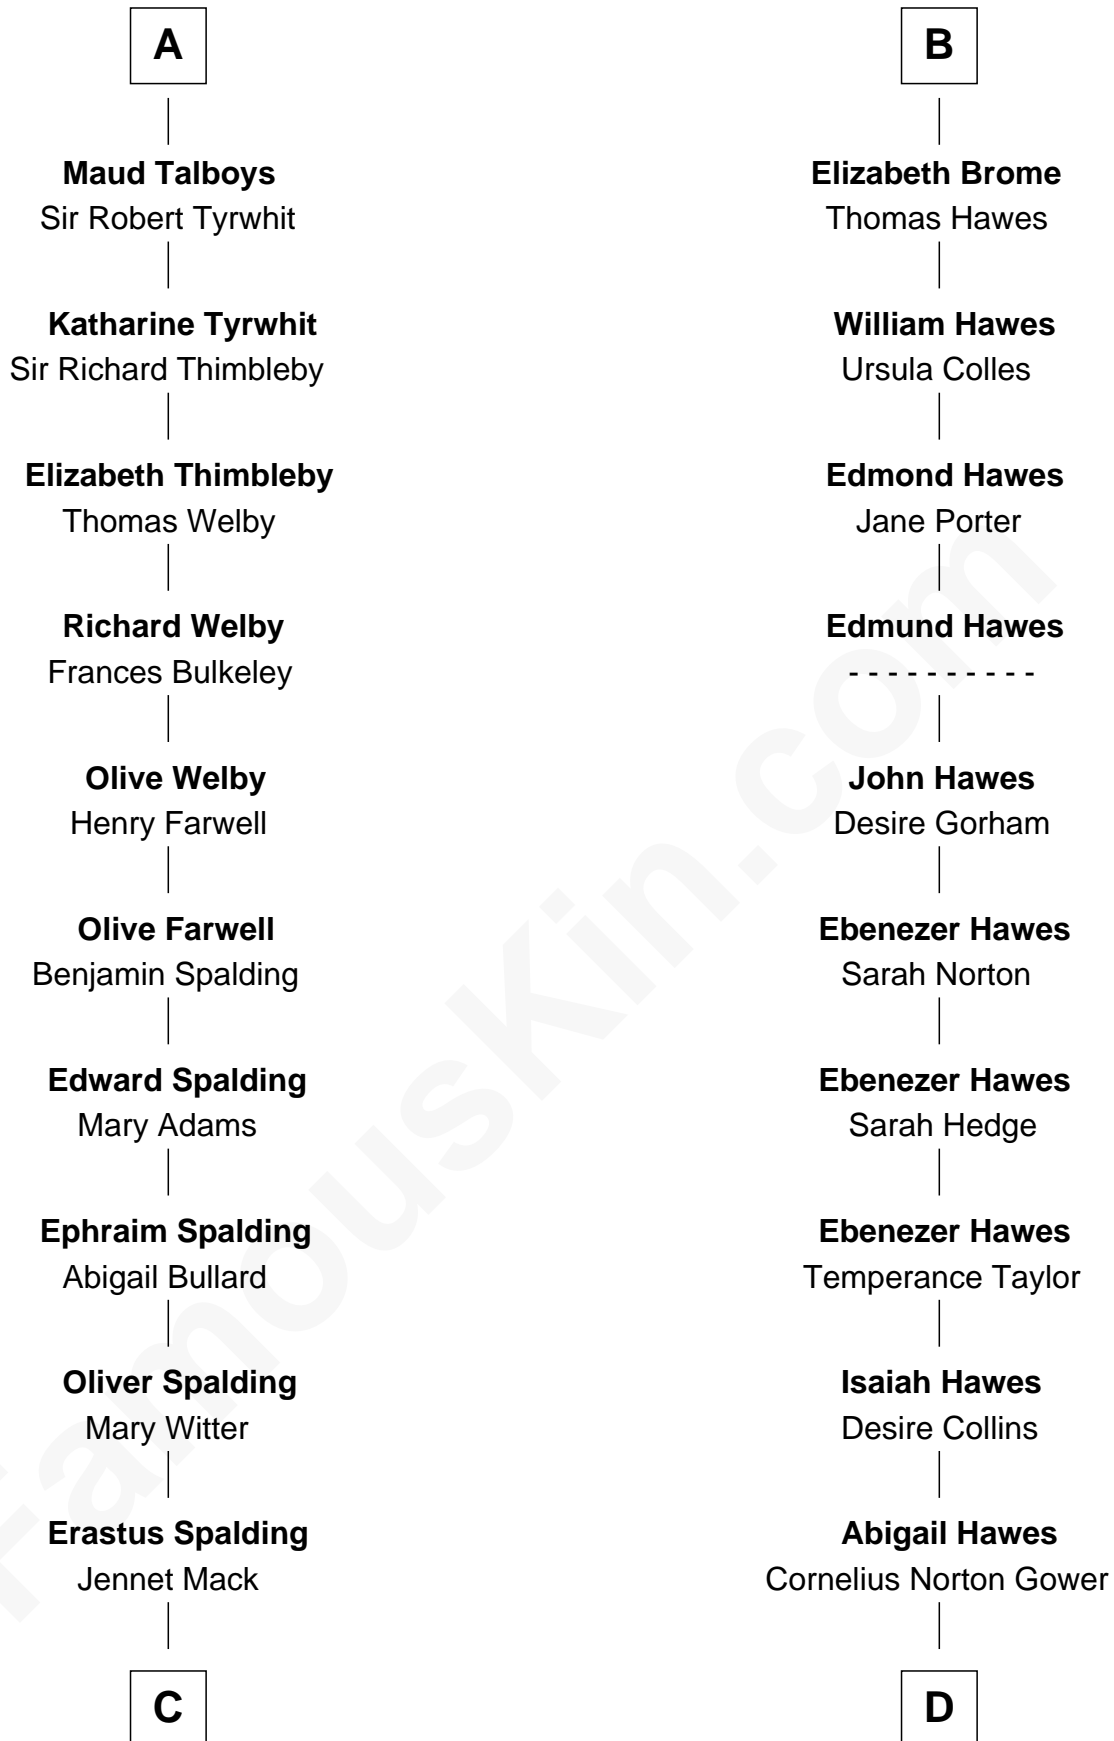

FamousKin.com
Relationship Chart of
Katharine Hepburn
Movie Actress

20th cousin 1 time removed of
Sarah Palin
9th Governor of Alaska

C

Martha Ann Spalding
Leman Benton Garlinghouse

Caroline Garlinghouse
Alfred Augustus Houghton