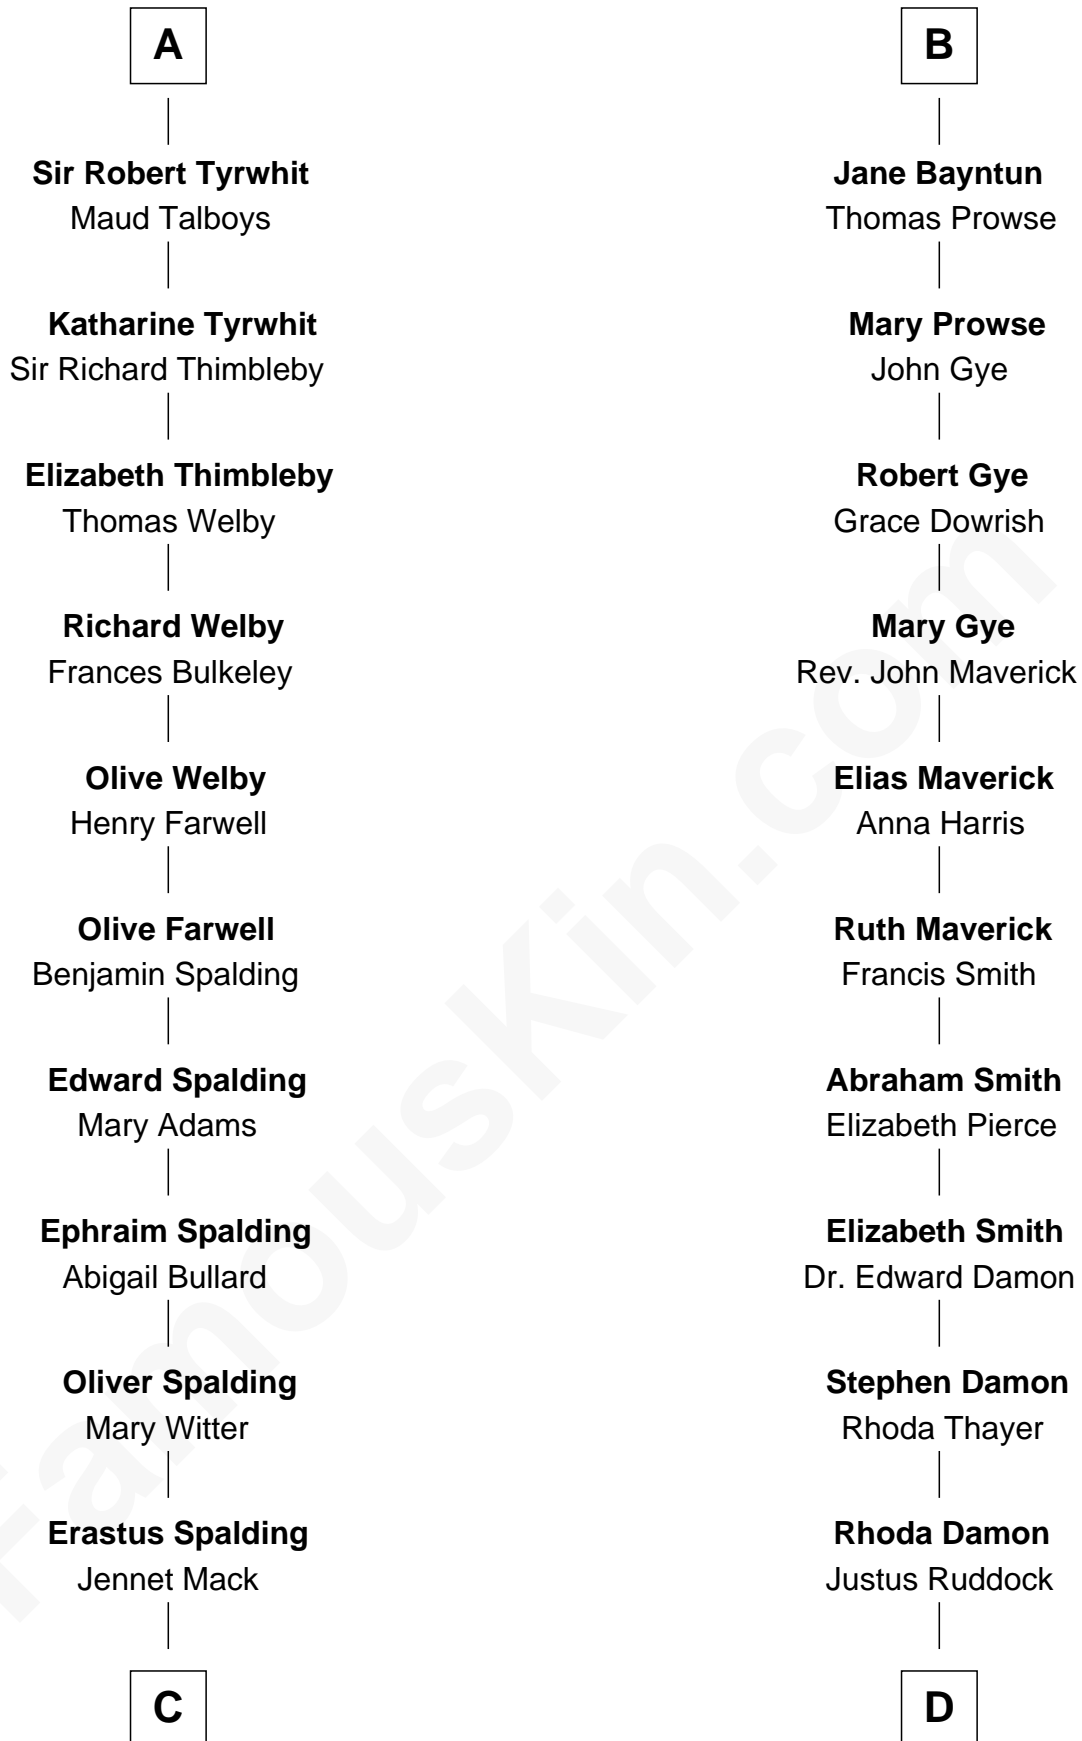

FamousKin.com
Relationship Chart of
Katharine Hepburn
Movie Actress

20th cousin 1 time removed of
Sarah Palin
9th Governor of Alaska

C

Martha Ann Spalding
Leman Benton Garlinghouse

Caroline Garlinghouse
Alfred Augustus Houghton

Katharine Martha Houghton
Thomas Norval Hepburn

Katharine Hepburn
Movie Actress

D

Thomas S. Ruddock
Maria Nancy Newell

May Belle Ruddock
Henry Charles Brandt

Nellie Marie Brandt
Charles Francis Heath

Charles Richard Heath
Sarah Sheeran

Sarah Palin
9th Governor of Alaska