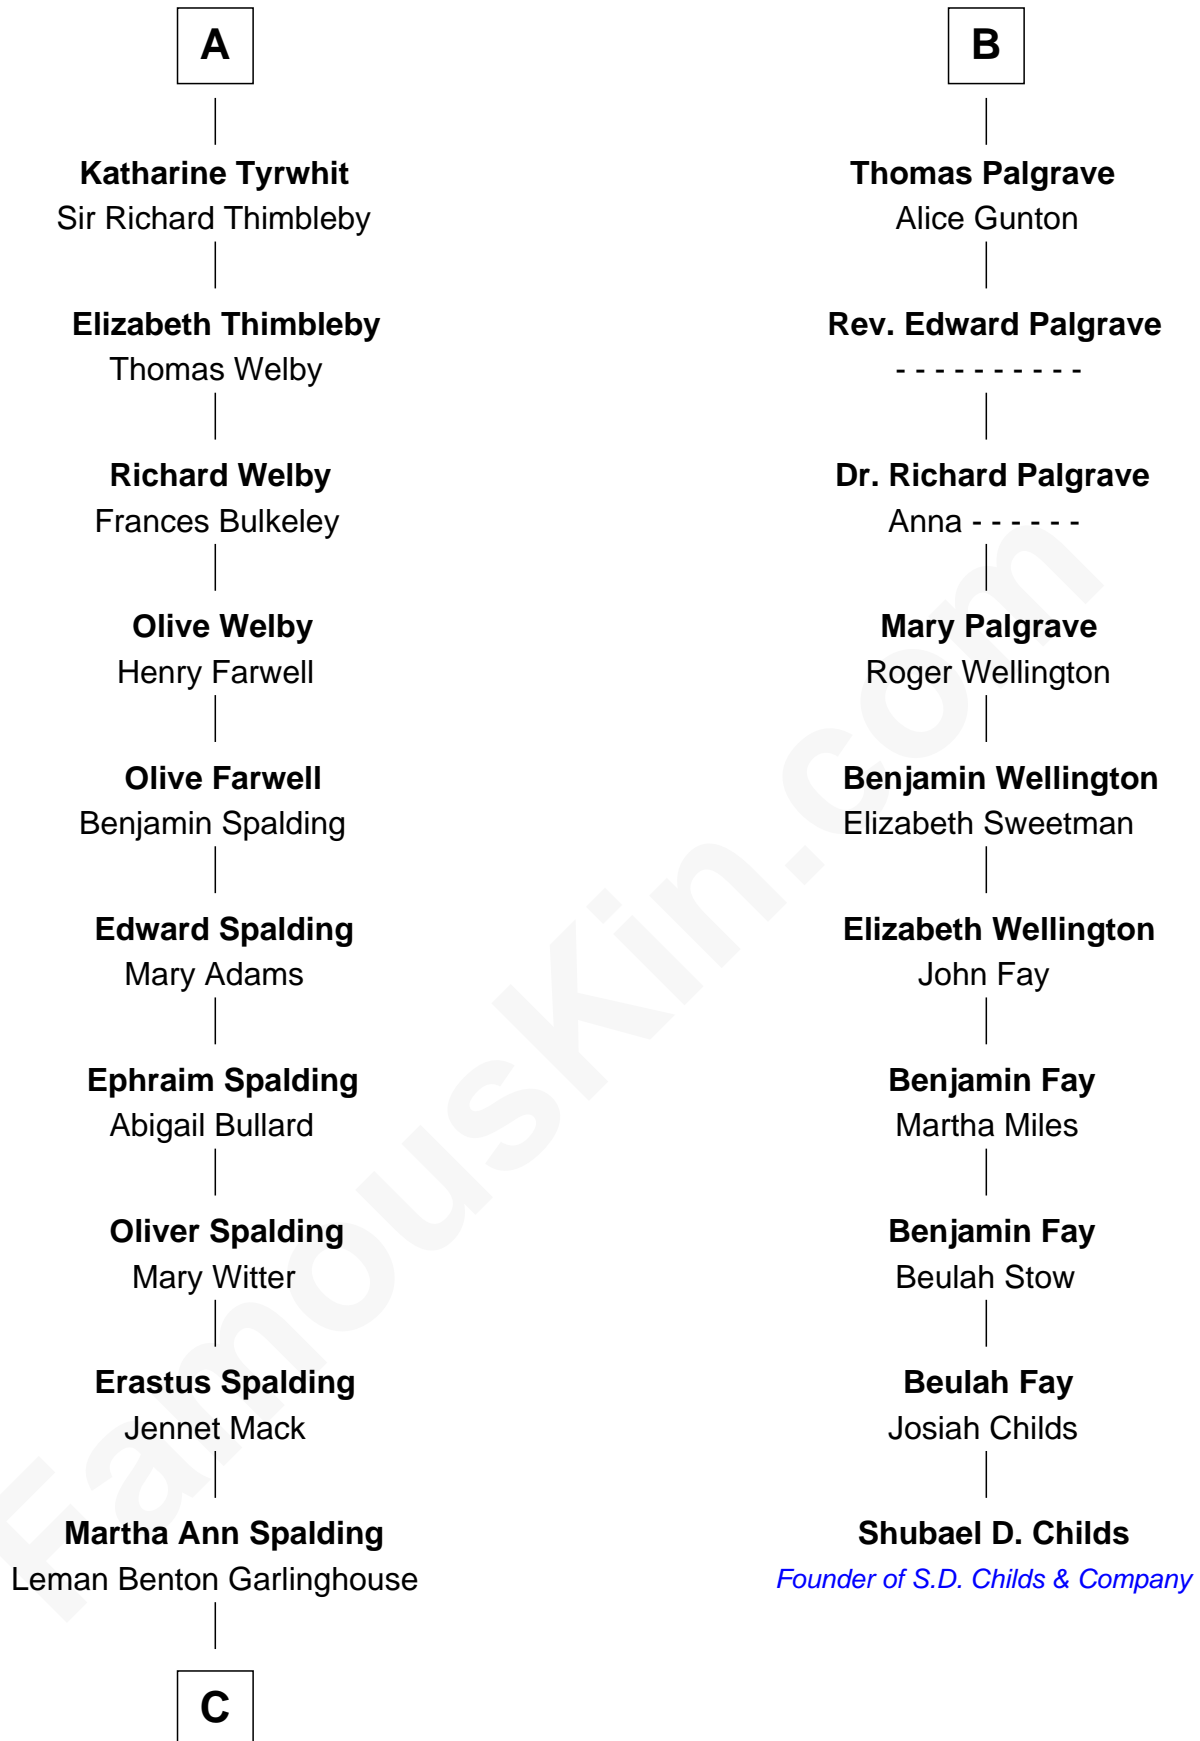

FamousKin.com
Relationship Chart of
Katharine Hepburn
Movie Actress

16th cousin 3 times removed of

Shubael D. Childs
Founder of S.D. Childs & Company

Bartholomew de Badlesmere
 Margaret de Clare

C

Caroline Garlinghouse
Alfred Augustus Houghton

Katharine Martha Houghton
Thomas Norval Hepburn

Katharine Hepburn
Movie Actress

FamousKin.com