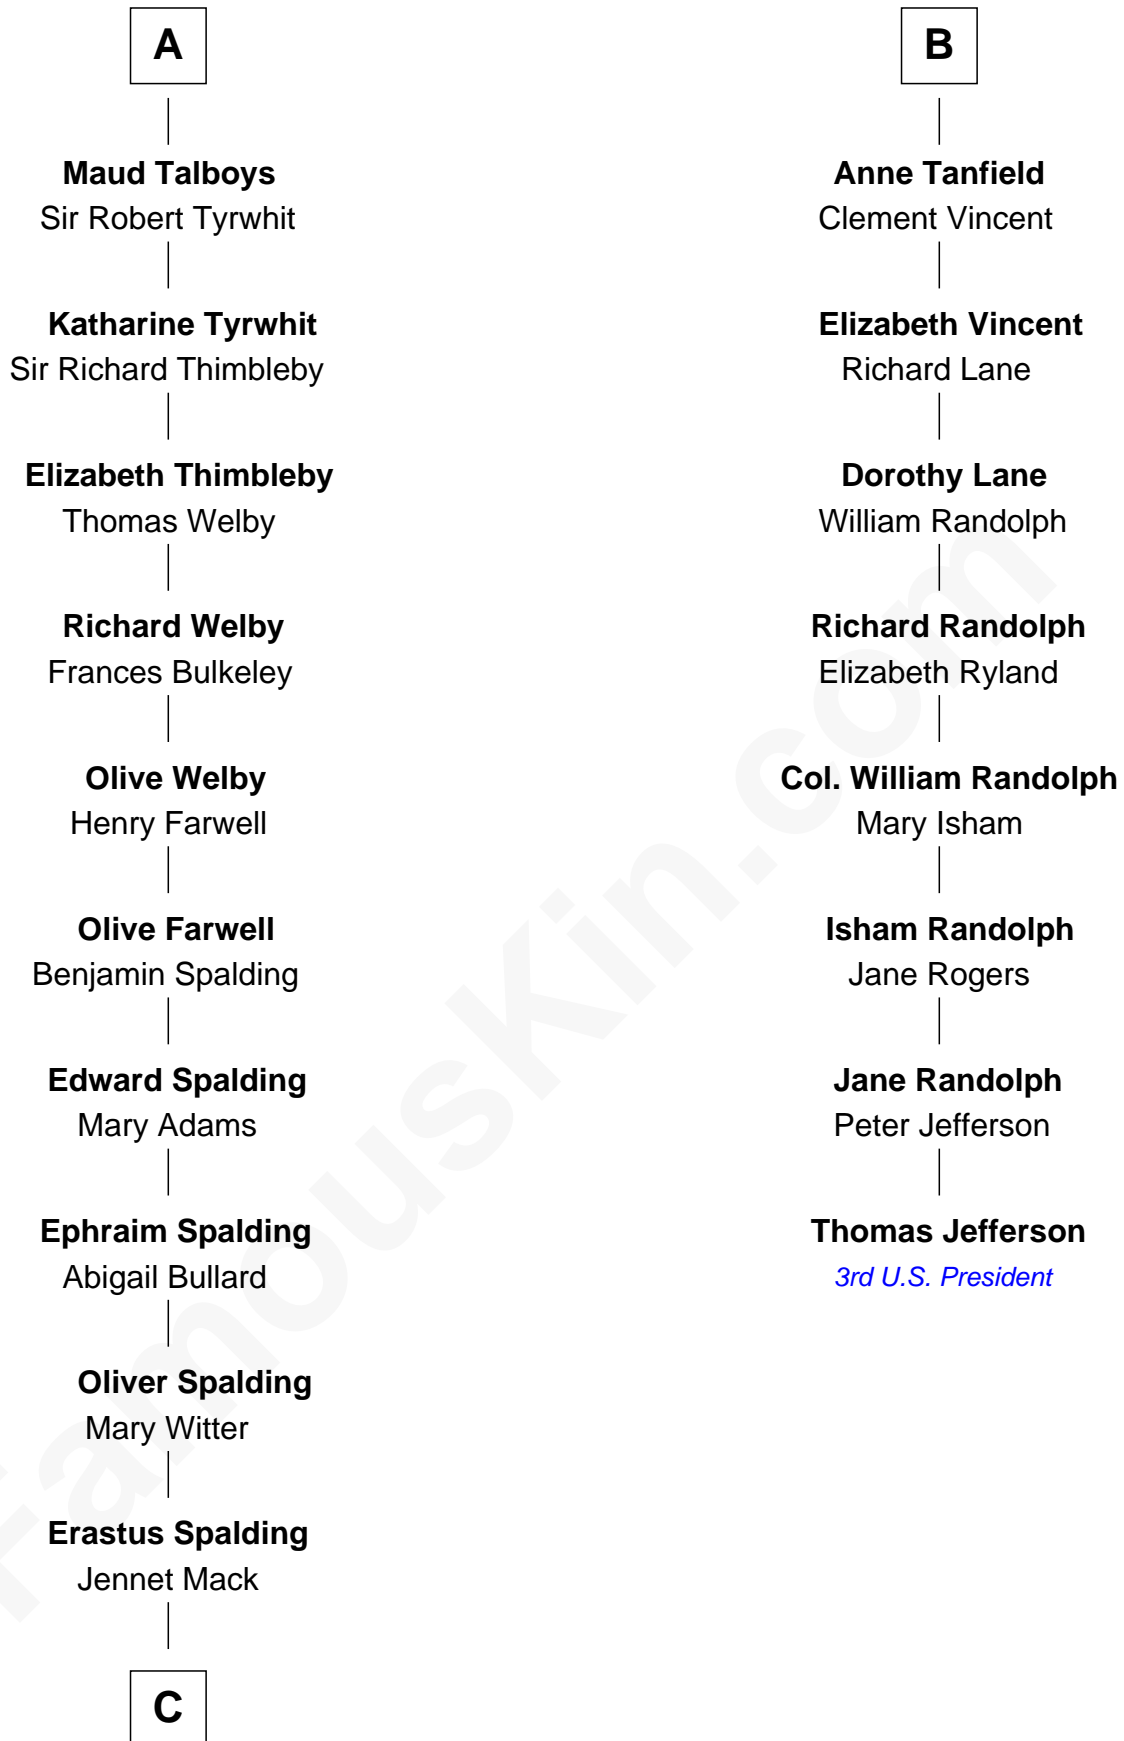

FamousKin.com
Relationship Chart of
Katharine Hepburn
Movie Actress

14th cousin 6 times removed of

Thomas Jefferson

3rd U.S. President and Signer of the Declaration of Independence

Sir Hugh I de Audley
 Iseult de Mortimer

C

—
Martha Ann Spalding
Leman Benton Garlinghouse

—
Caroline Garlinghouse
Alfred Augustus Houghton

—
Katharine Martha Houghton
Thomas Norval Hepburn

—
Katharine Hepburn
Movie Actress

FamousKin.com