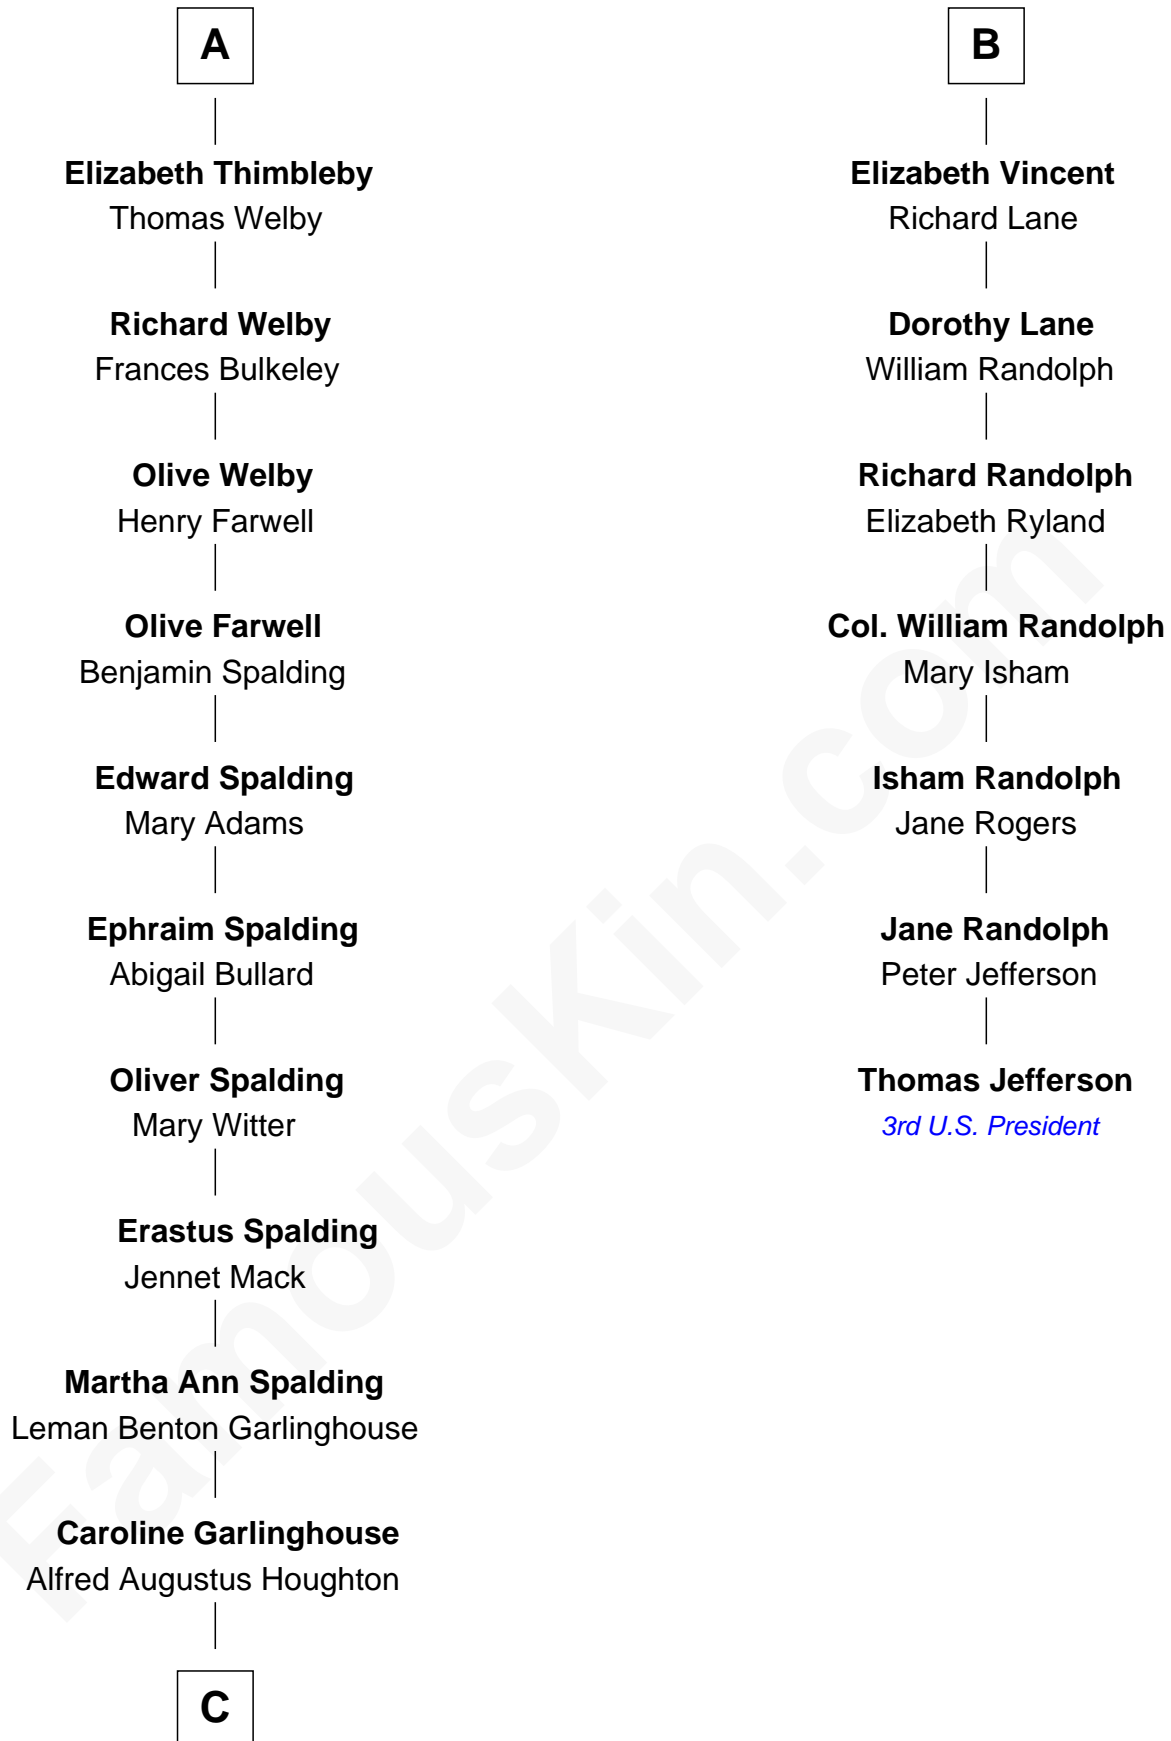

FamousKin.com
Relationship Chart of
Katharine Hepburn
Movie Actress

13th cousin 5 times removed of

Thomas Jefferson

3rd U.S. President and Signer of the Declaration of Independence

C

|
Katharine Martha Houghton

Thomas Norval Hepburn

|
Katharine Hepburn

Movie Actress

FamousKin.com