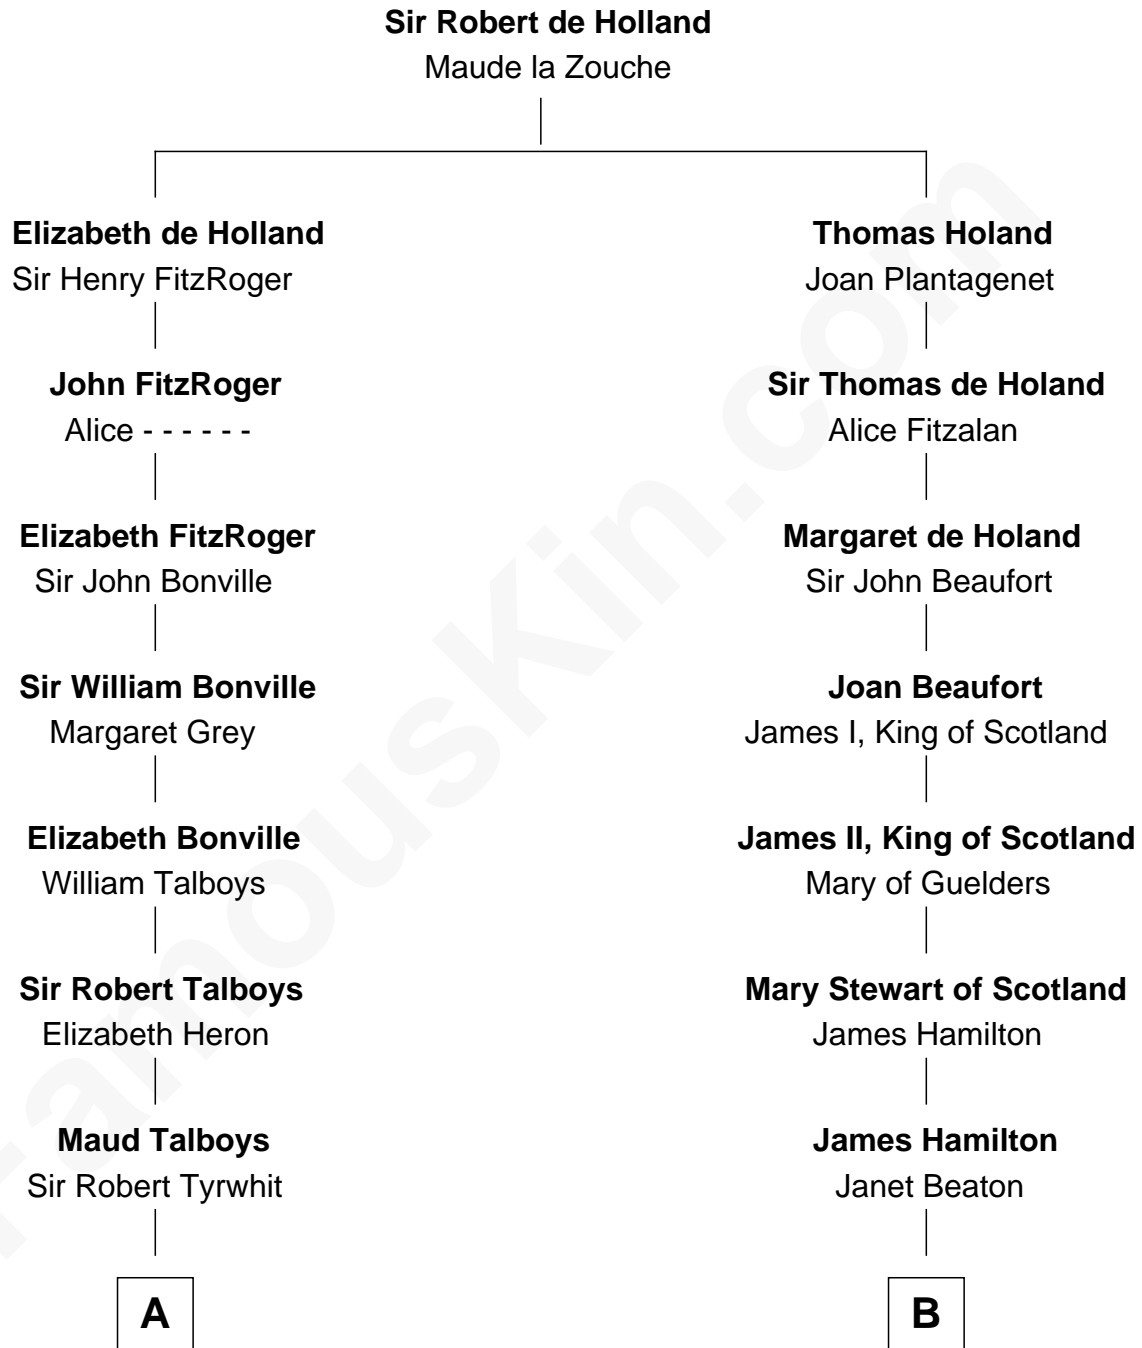

**FamousKin.com**  
**Relationship Chart of**  
**Katharine Hepburn**  
*Movie Actress*

**16th cousin 3 times removed of**  
**Alexander Hamilton**  
*1st U.S. Secretary of the Treasury*

**C**

—  
**Caroline Garlinghouse**  
Alfred Augustus Houghton

—  
**Katharine Martha Houghton**  
Thomas Norval Hepburn

—  
**Katharine Hepburn**  
*Movie Actress*

FamousKin.com