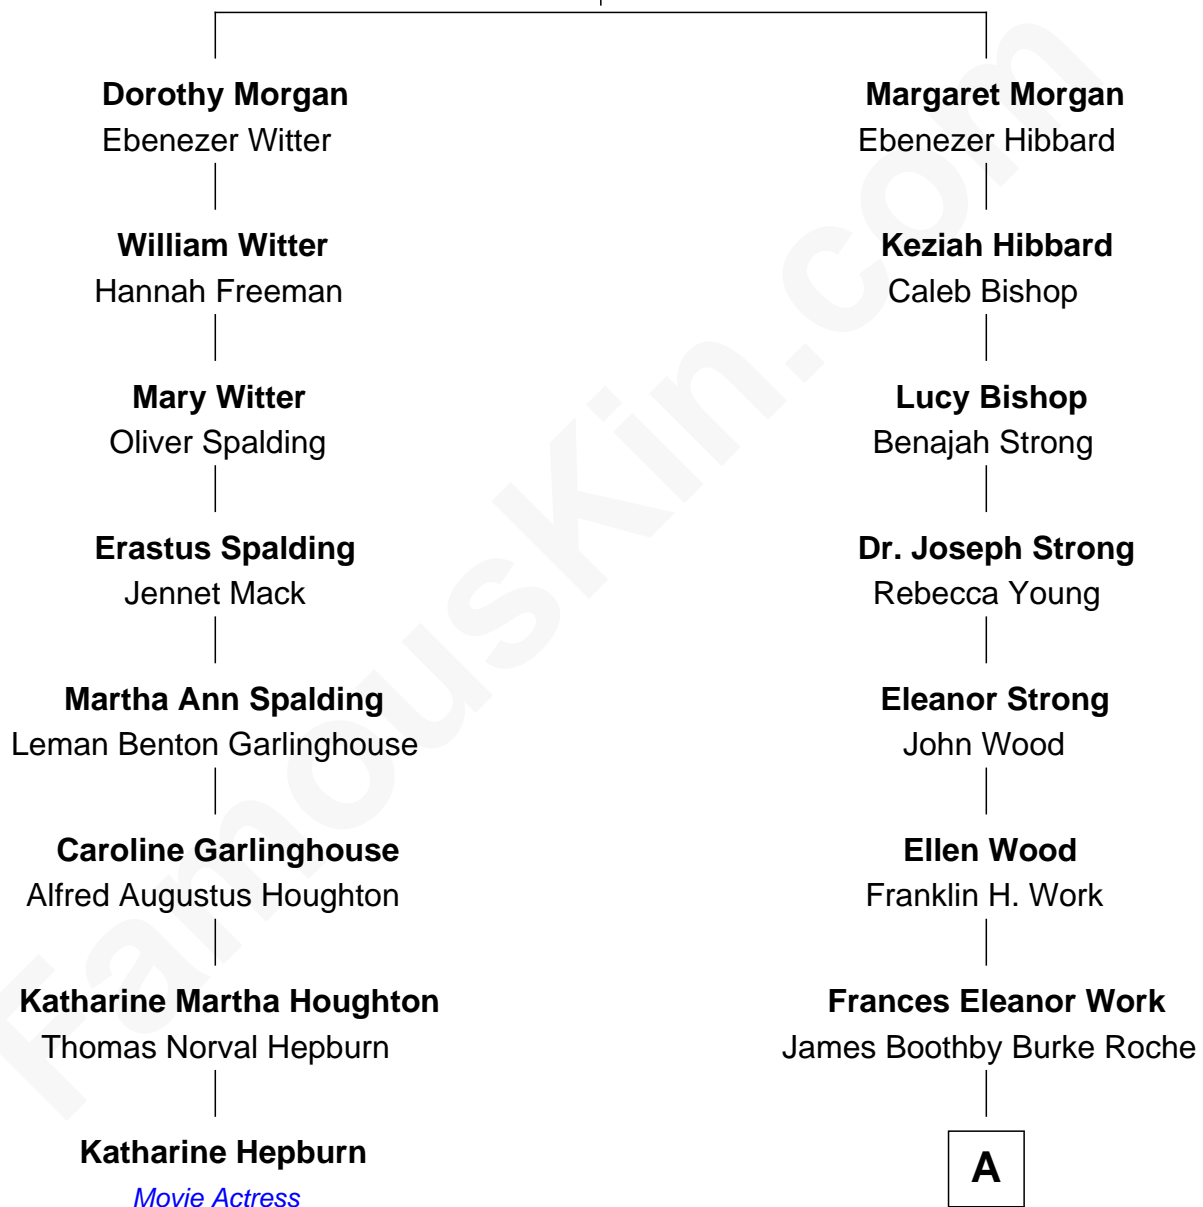

## Relationship Chart of

### Katharine Hepburn

*Movie Actress*

7th cousin 2 times removed of

**Princess Diana**

*Princess of Wales*

**Joseph Morgan**

Dorothy Parke

**A**

Edmund Maurice Burke Roche

Ruth Sylvia Gill

Frances Ruth Burke Roche

Edward John Spencer

**Princess Diana**

*Princess of Wales*

FamousKin.com