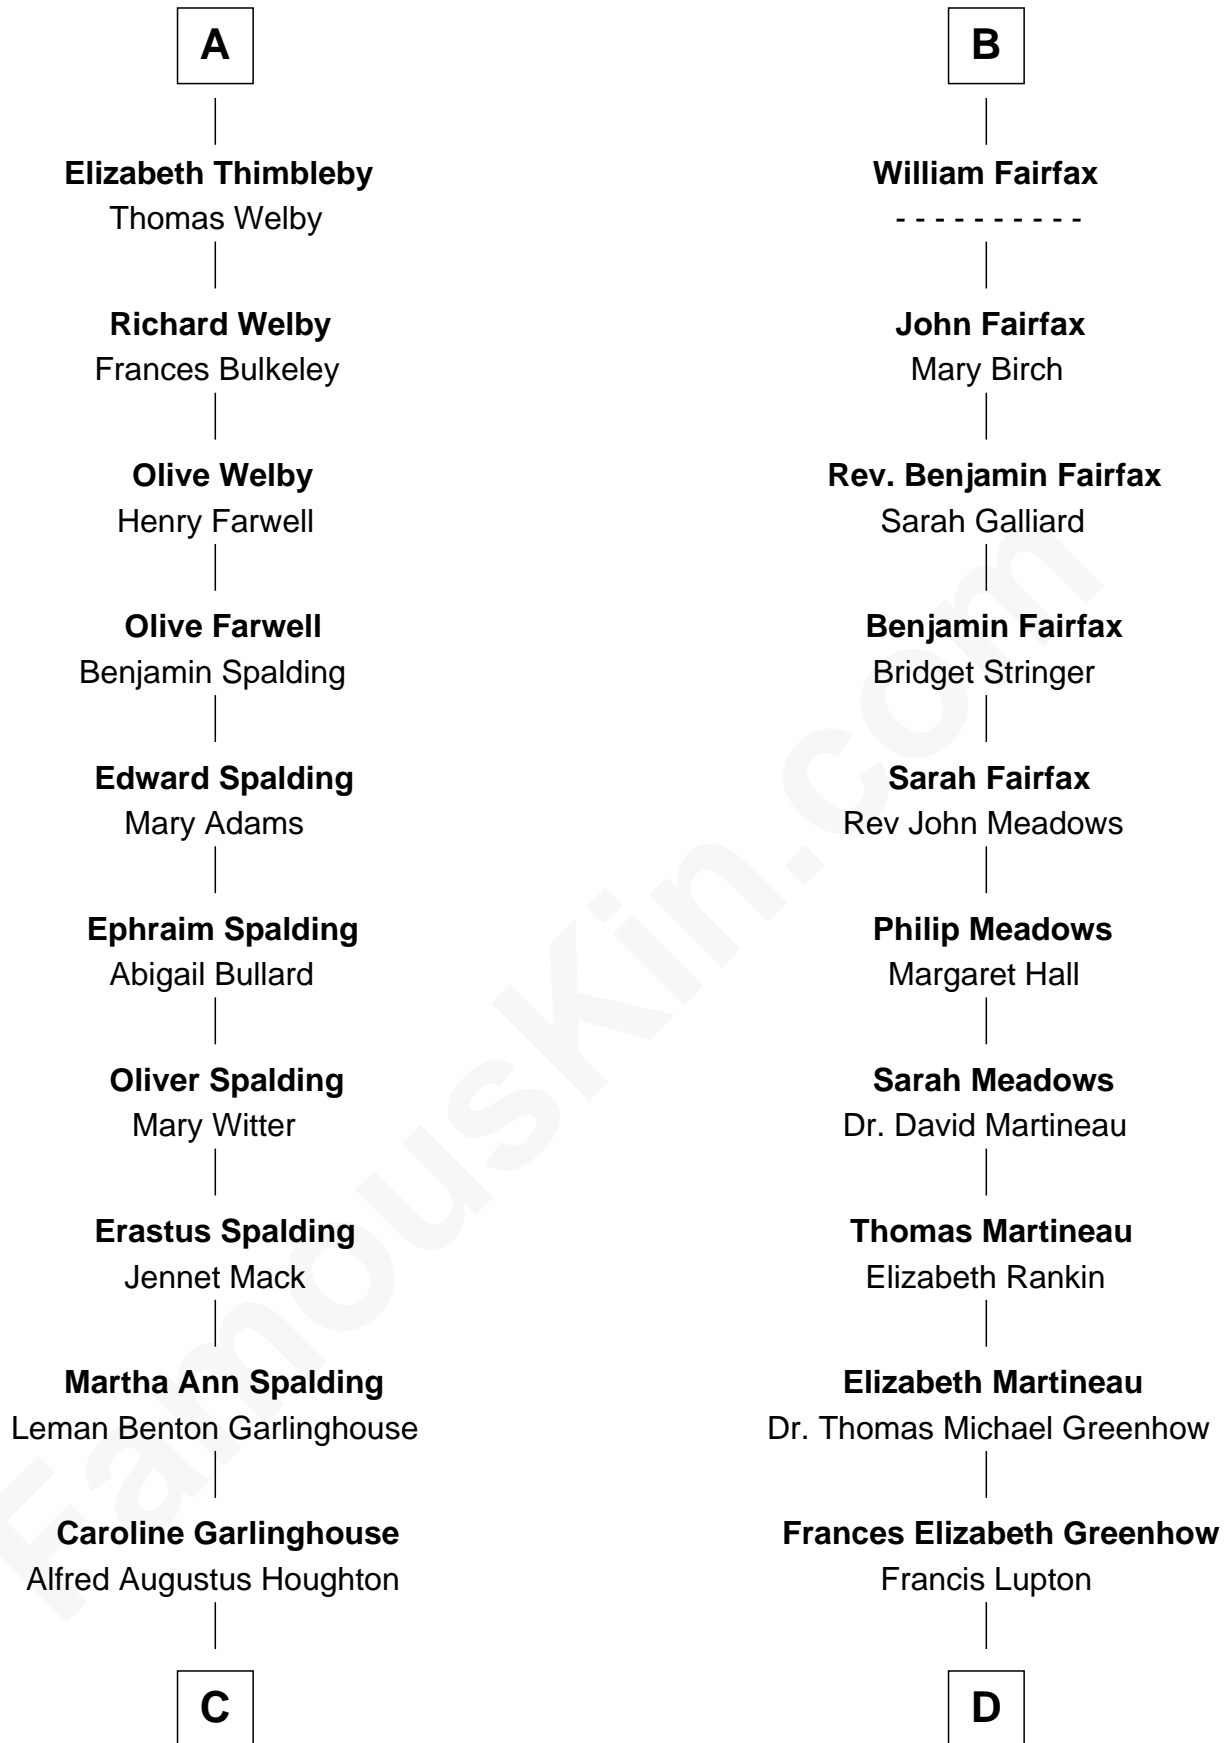

FamousKin.com
Relationship Chart of
Katharine Hepburn
Movie Actress

18th cousin 3 times removed of
Catherine Middleton
Princess of Wales

C

Katharine Martha Houghton

Thomas Norval Hepburn

Katharine Hepburn

Movie Actress

D

Francis Martineau Lupton

Harriet Albina Davis

Olive Christina Lupton

Richard Noel Middleton

Peter Francis Middleton

Valerie Glassborow

Michael Francis Middleton