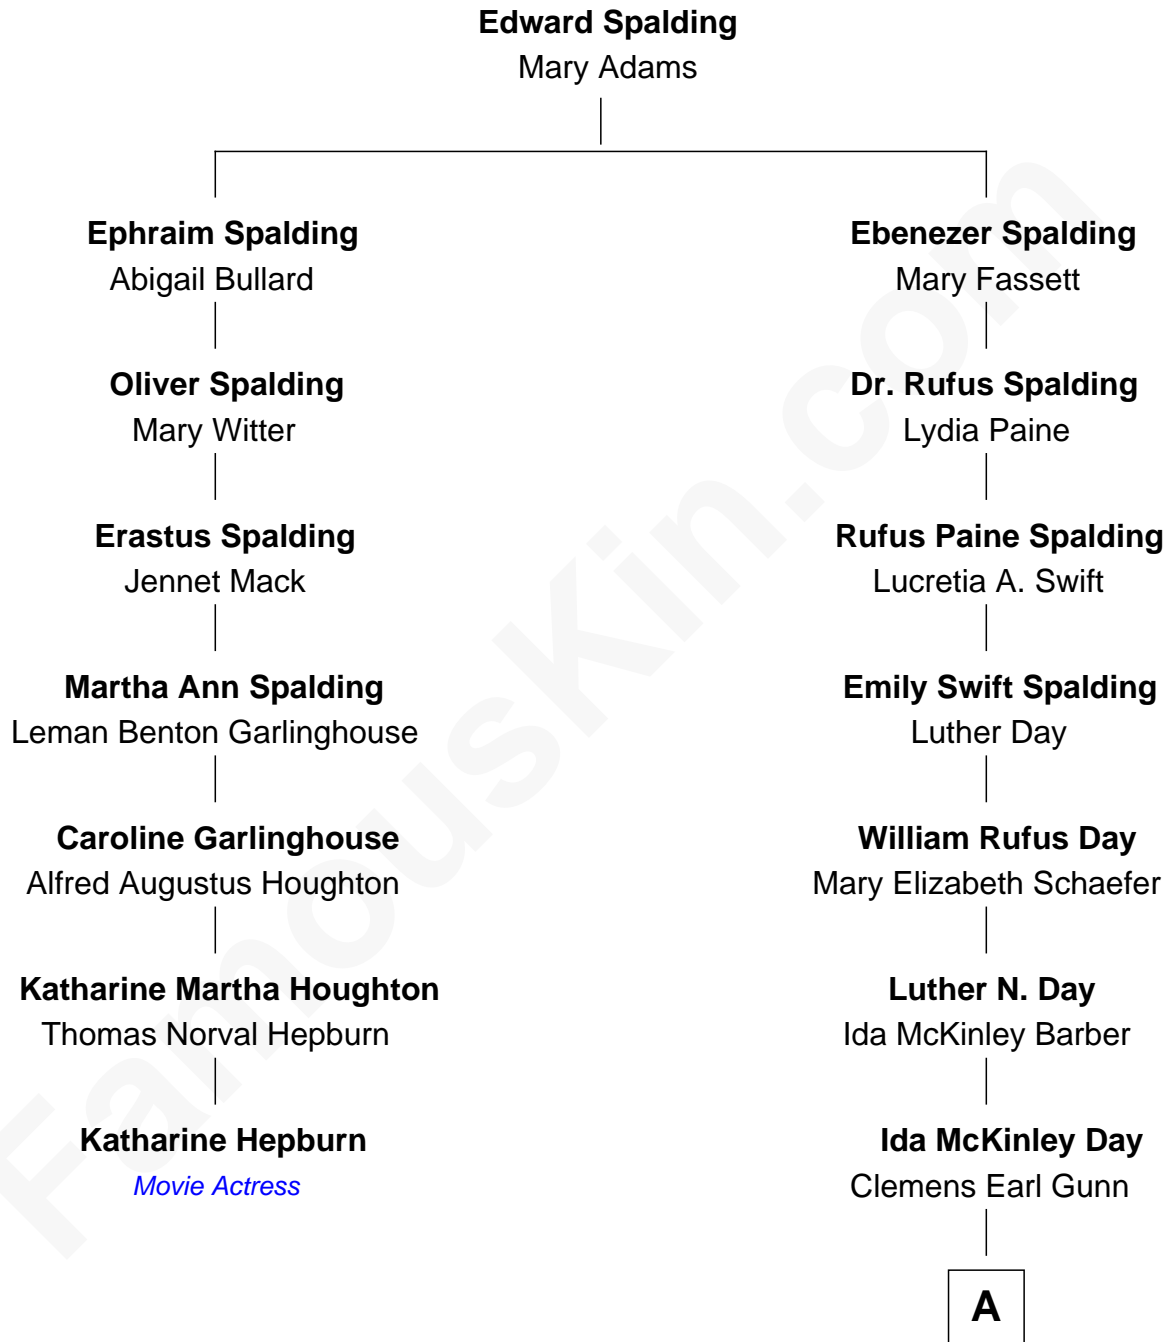

FamousKin.com
Relationship Chart of
Katharine Hepburn
Movie Actress

6th cousin 2 times removed of
Anna Gunn
TV and Movie Actress

A

Clemens Earl Gunn

Sharon Anna Kathryn Peters

Anna Gunn

TV and Movie Actress

FamousKin.com