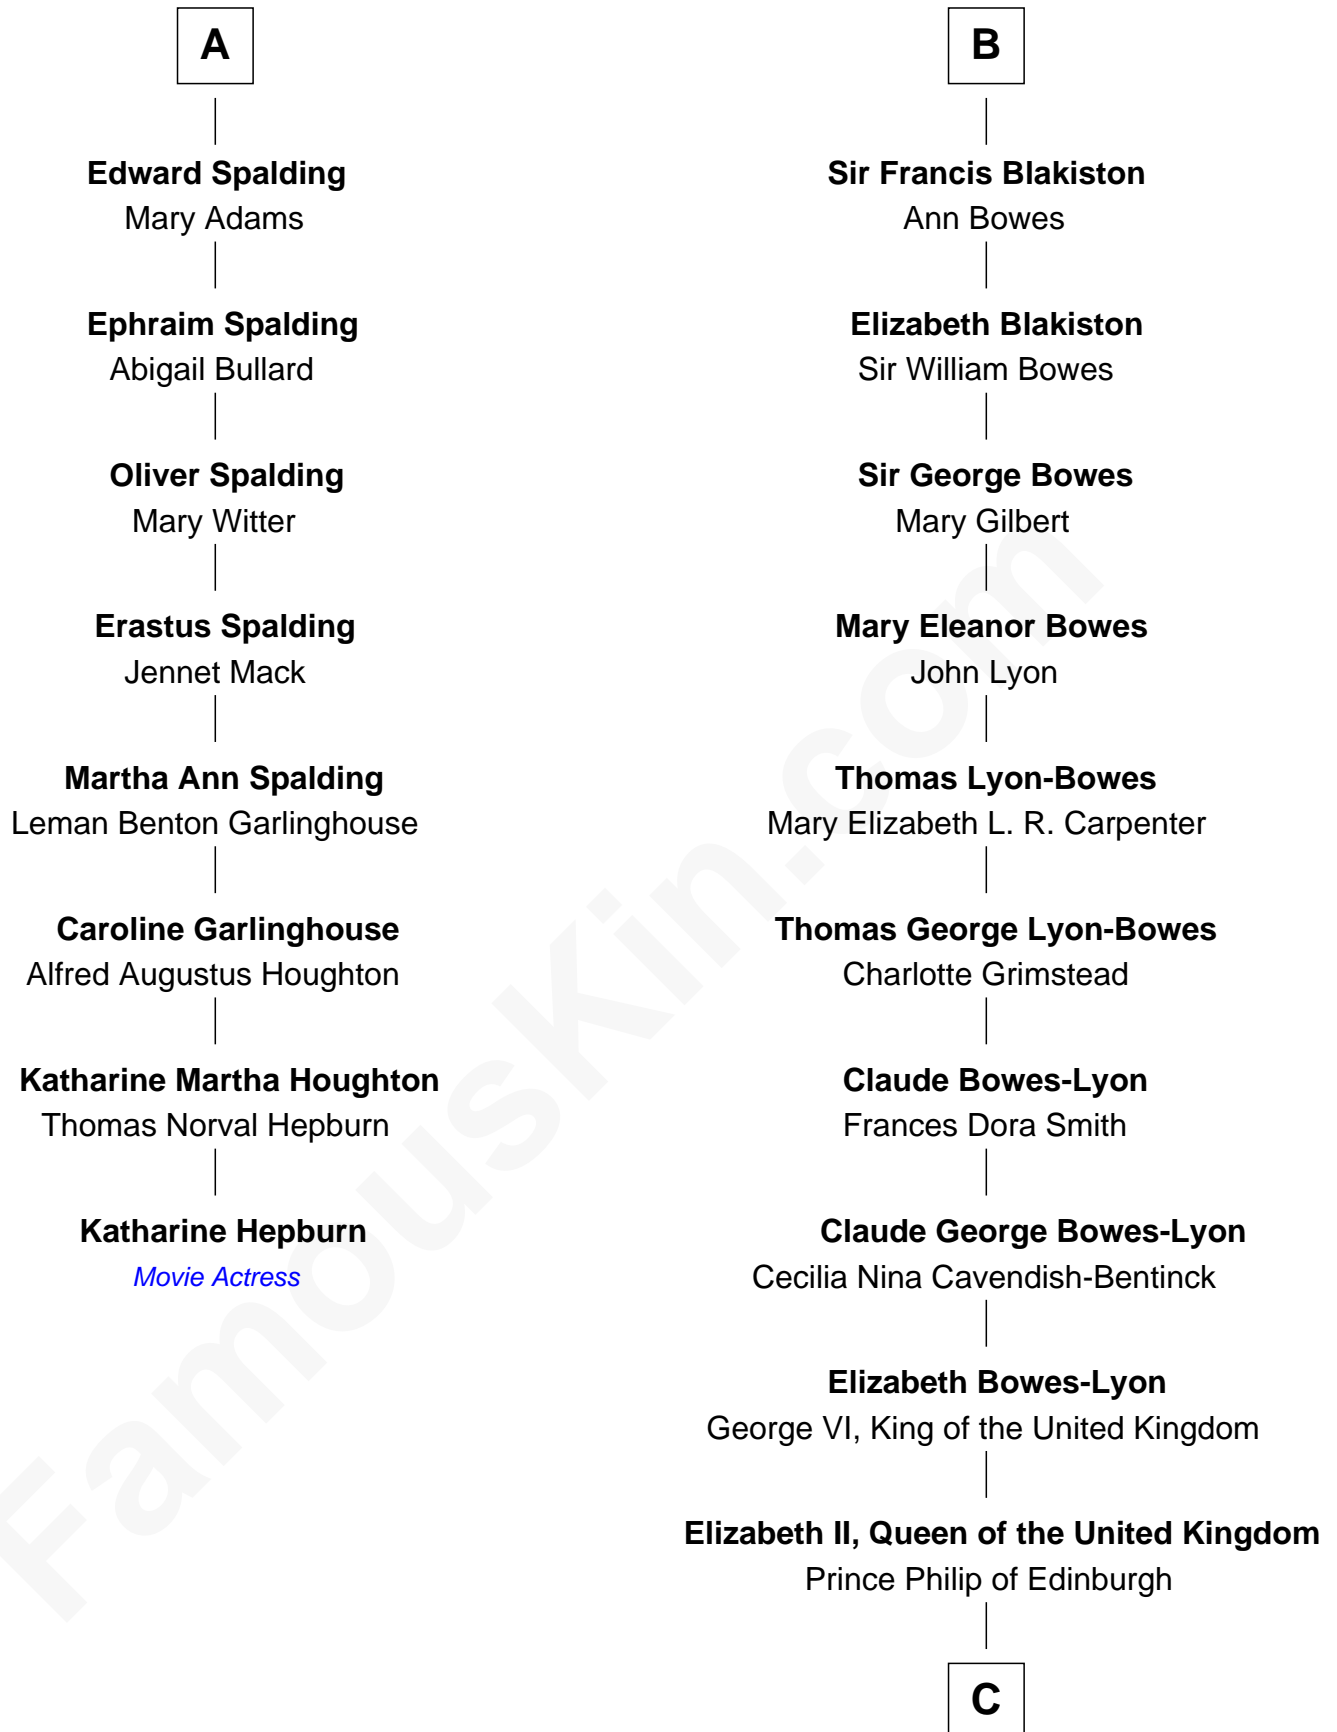

FamousKin.com
Relationship Chart of
Katharine Hepburn
Movie Actress

14th cousin 4 times removed of
Prince Harry
Duke of Sussex

Sir Robert Constable
 Agnes Wentworth

C

Charles III, King of the United Kingdom

Princess Diana Frances Spencer

Prince Harry

Duke of Sussex

FamousKin.com