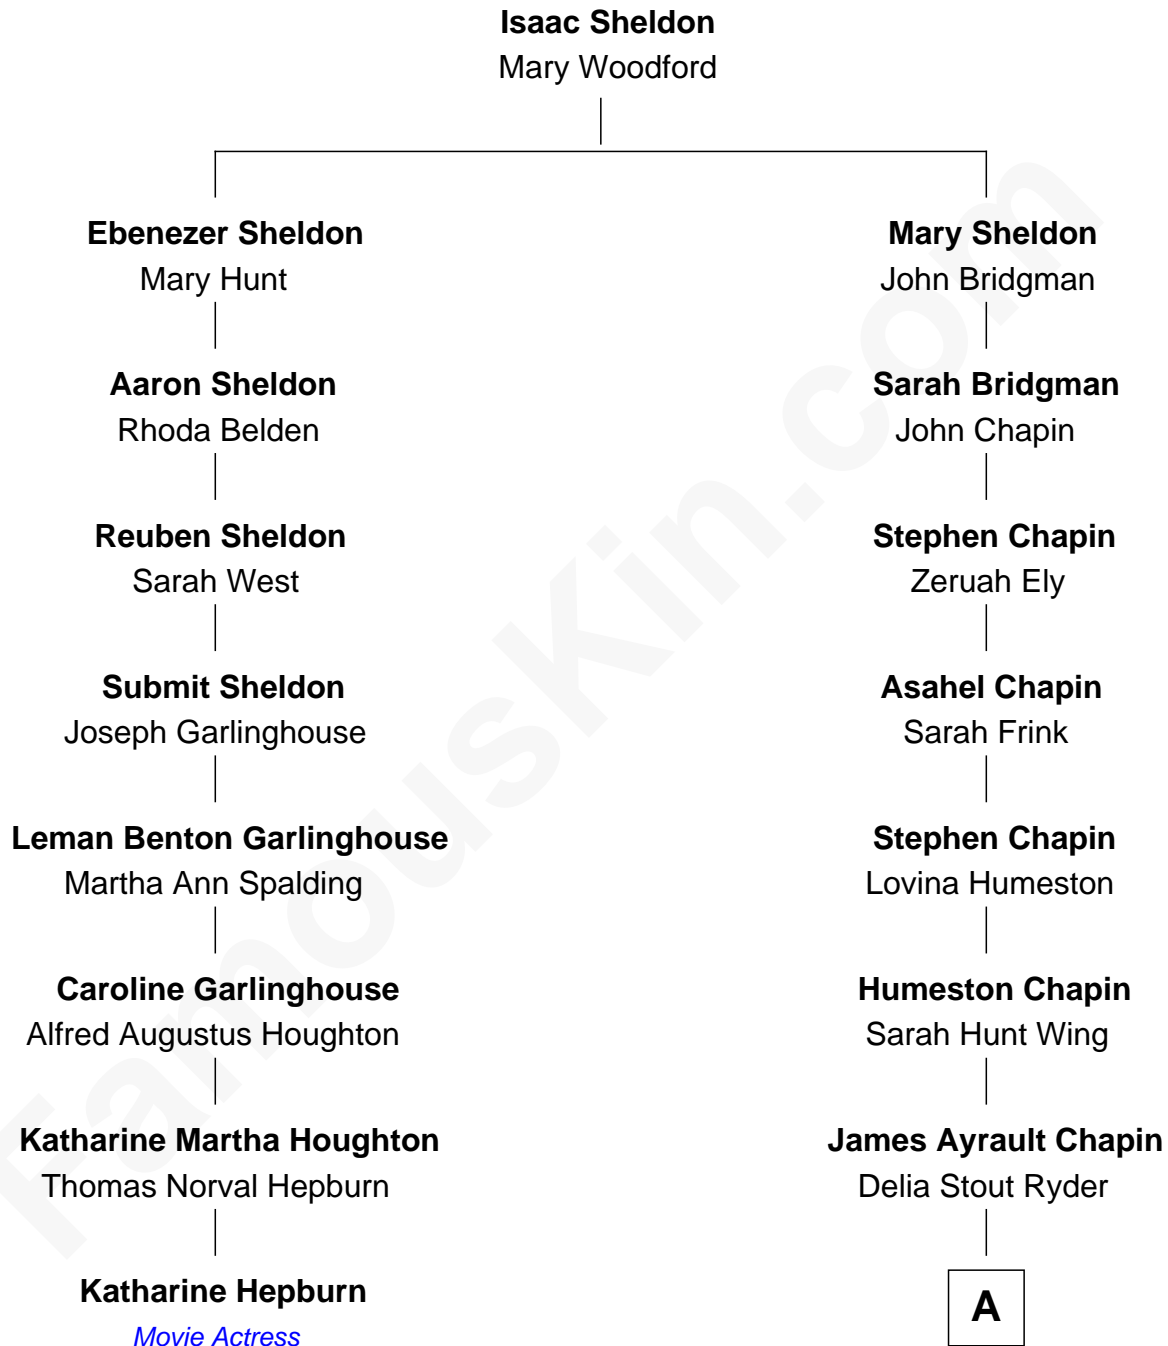

FamousKin.com
Relationship Chart of
Katharine Hepburn
Movie Actress

7th cousin 2 times removed of
Harry Chapin
Singer and Songwriter

A

James Ormsbee Chapin

Abigail Beal Forbes

James Forbes Chapin

Jeanne Elspeth Burke