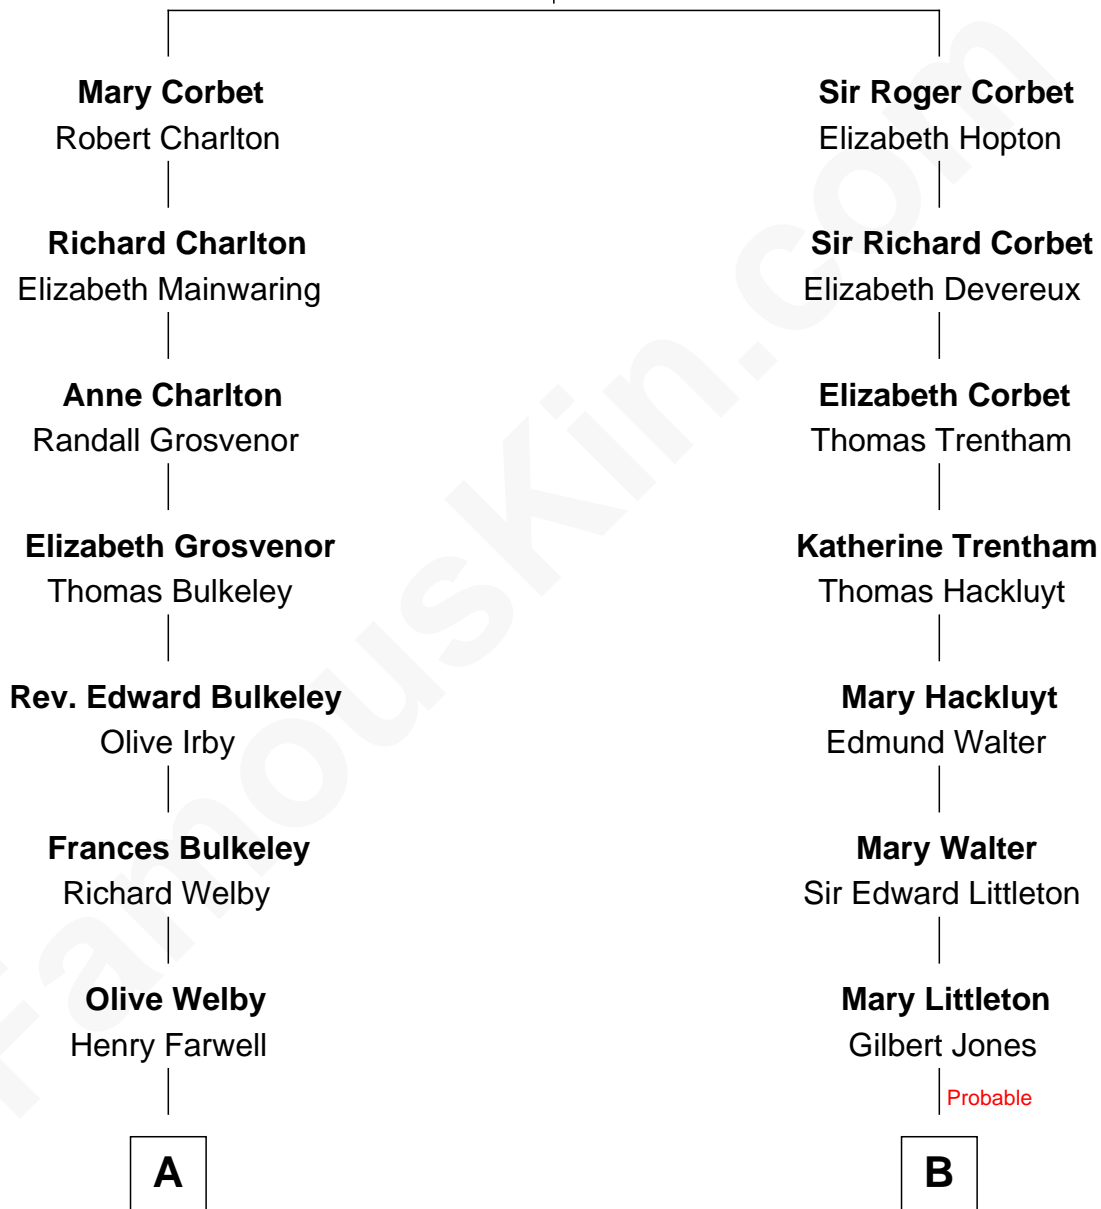

**FamousKin.com**  
**Relationship Chart of**  
**Katharine Hepburn**  
*Movie Actress*

15th cousin 3 times removed of  
**Mary Chapin Carpenter**  
*Singer and Songwriter*

**Sir Robert Corbet**  
 Margaret - - - - -

C

**Chapin Carpenter**  
Mary Bowie Robertson

**Mary Chapin Carpenter**  
*Singer and Songwriter*

FamousKin.com