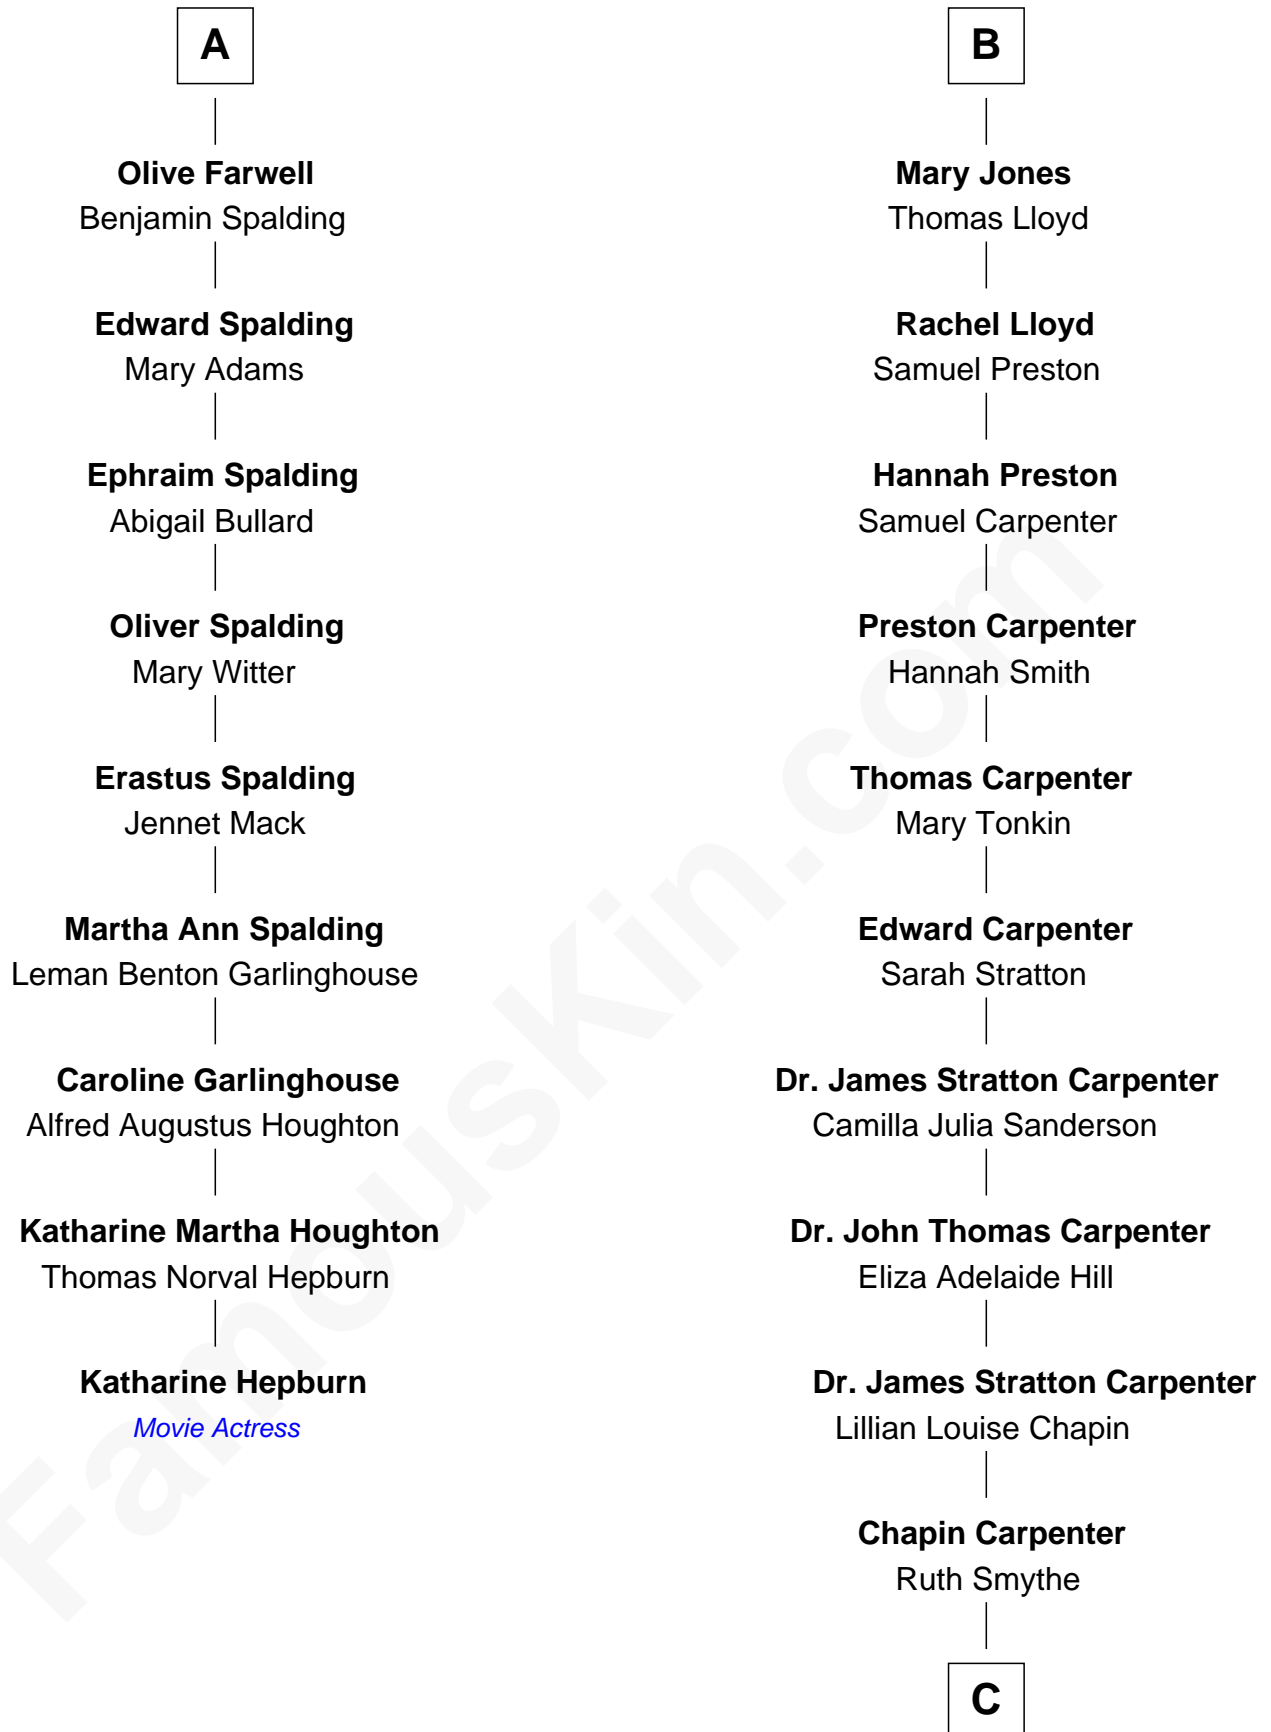

**FamousKin.com**  
**Relationship Chart of**  
**Katharine Hepburn**  
*Movie Actress*

15th cousin 3 times removed of  
**Mary Chapin Carpenter**  
*Singer and Songwriter*

**Sir Robert Corbet**  
 Margaret - - - - -

C

**Chapin Carpenter**  
Mary Bowie Robertson

**Mary Chapin Carpenter**  
*Singer and Songwriter*

FamousKin.com