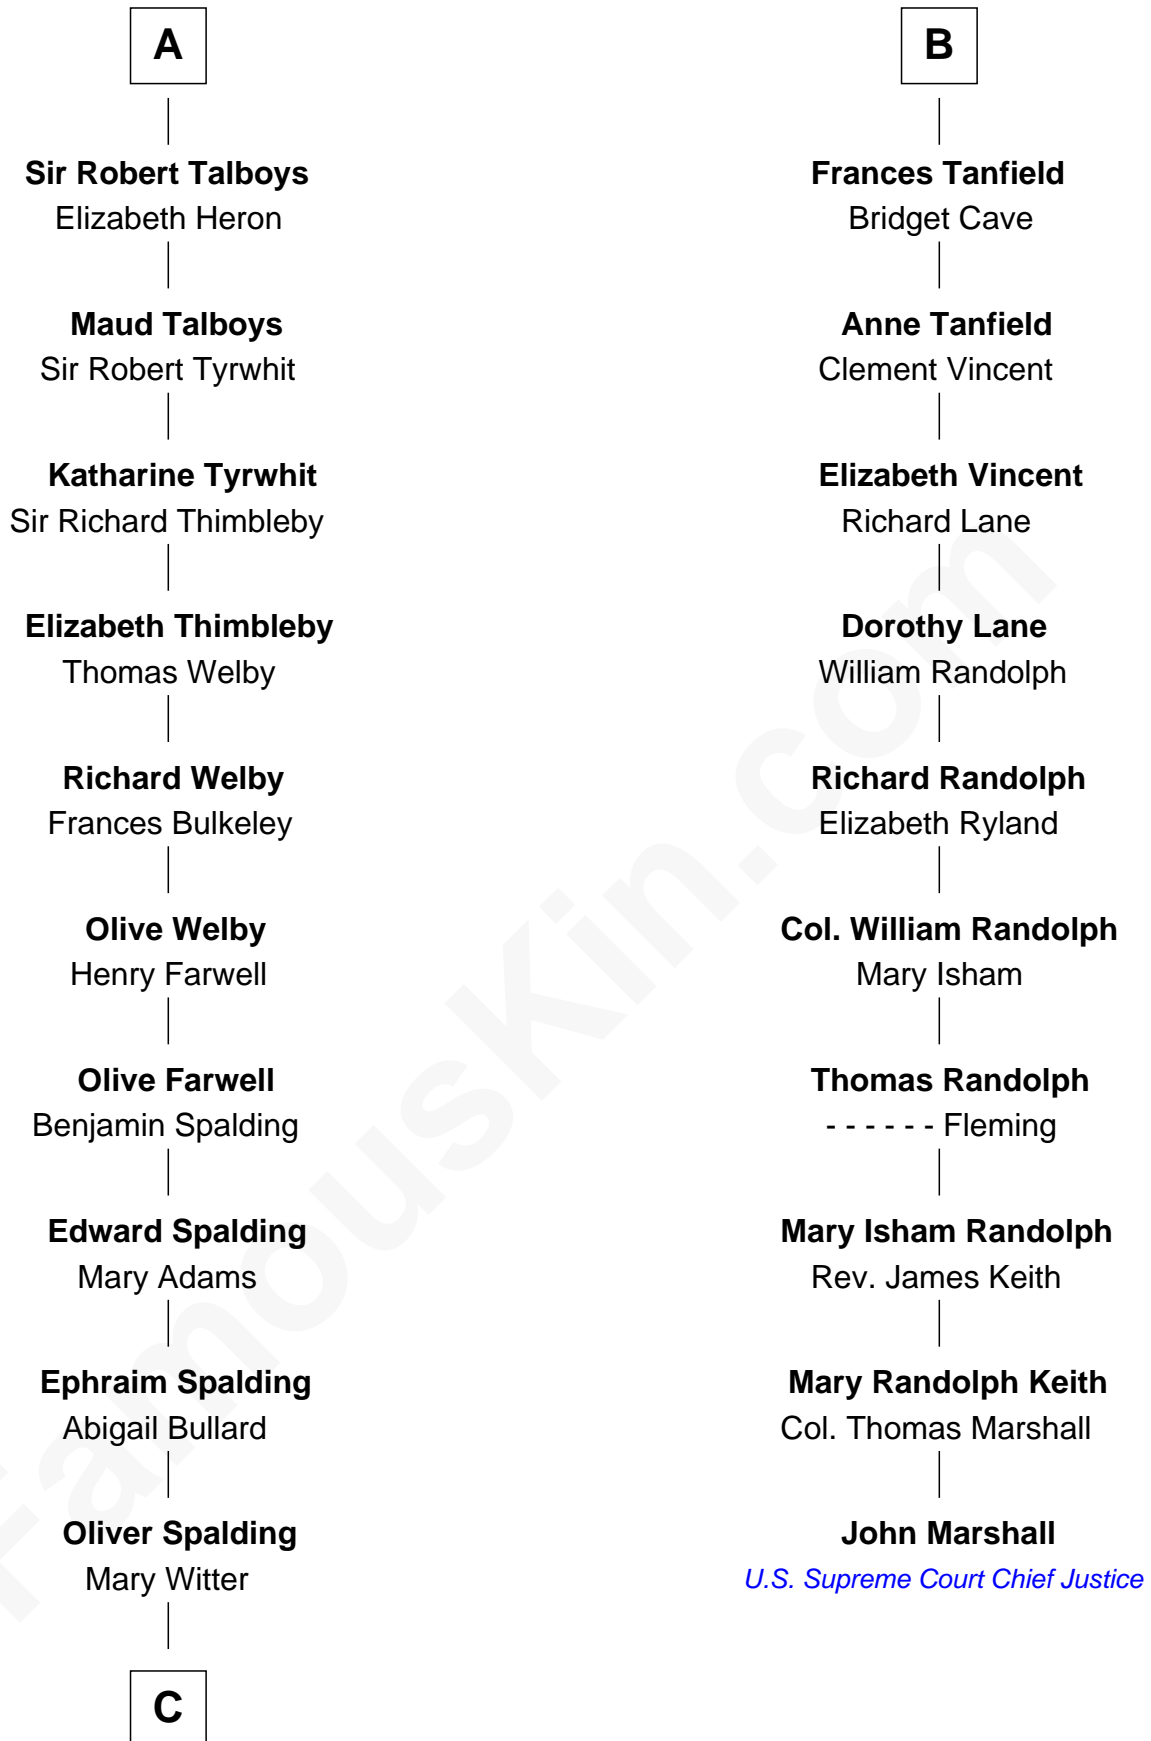

FamousKin.com
Relationship Chart of
Katharine Hepburn
Movie Actress

16th cousin 5 times removed of

John Marshall
4th Chief Justice of the U.S. Supreme Court

C

Erastus Spalding

Jennet Mack

Martha Ann Spalding

Leman Benton Garlinghouse

Caroline Garlinghouse

Alfred Augustus Houghton

Katharine Martha Houghton

Thomas Norval Hepburn

Katharine Hepburn

Movie Actress