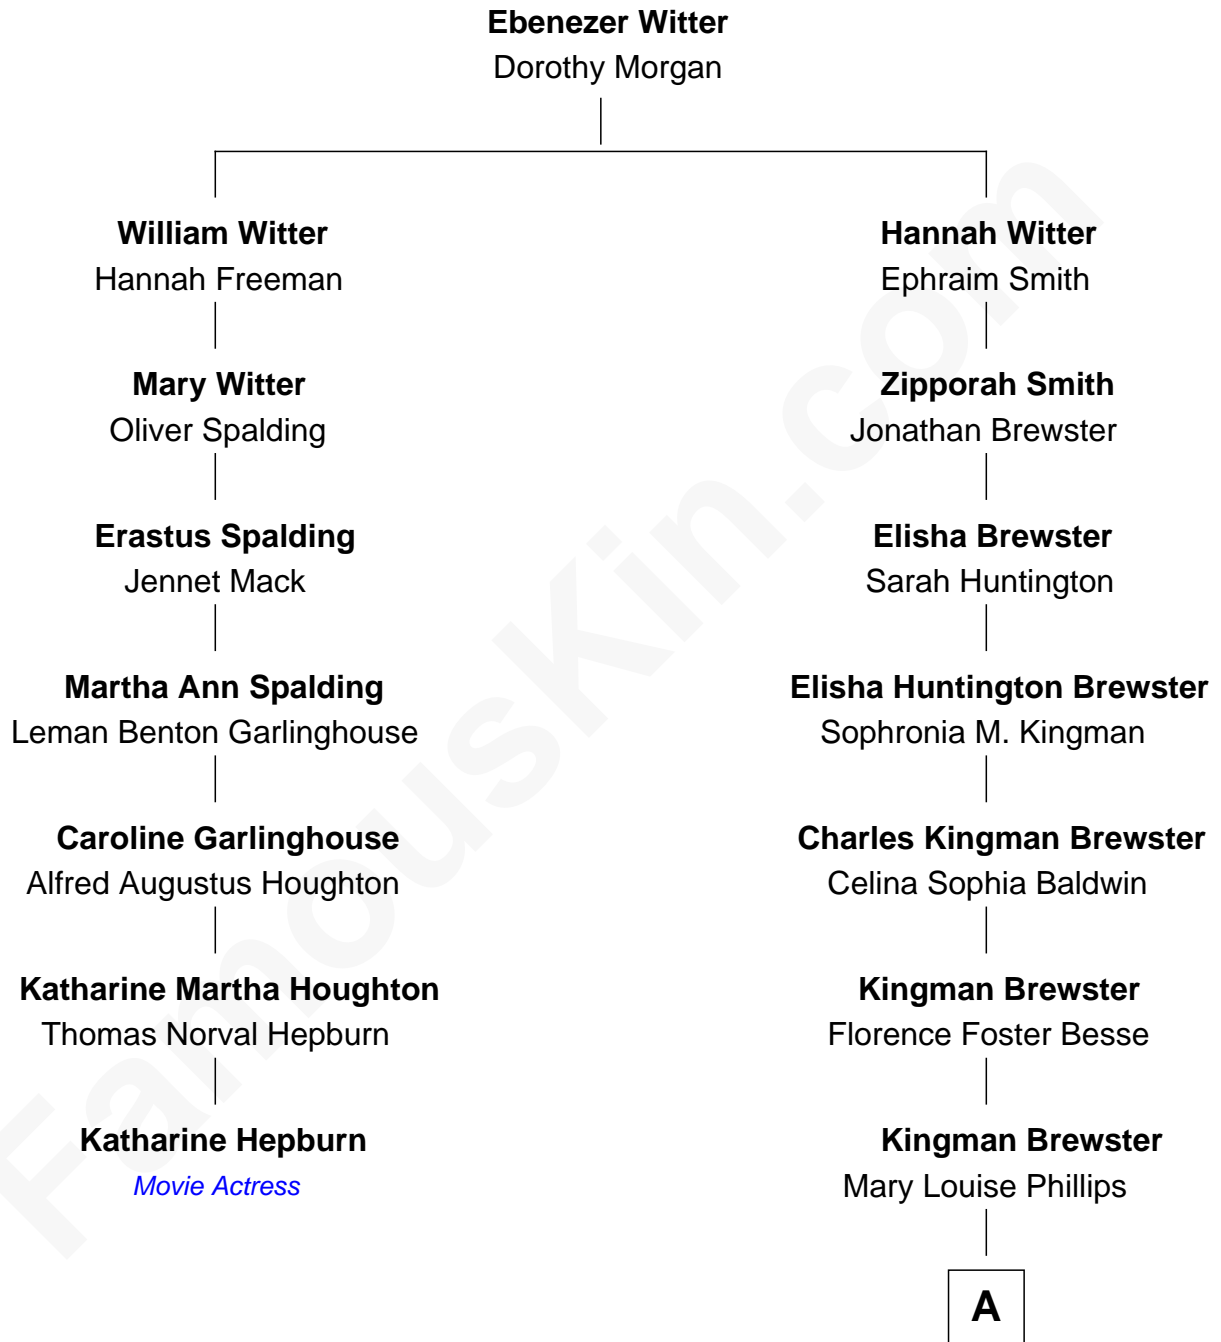

**FamousKin.com**  
**Relationship Chart of**  
**Katharine Hepburn**  
*Movie Actress*

**6th cousin 2 times removed of**  
**Jordana Brewster**  
*TV and Movie Actress*

A

Alden Brewster

Maria João Leão de Sousa

Jordana Brewster

*TV and Movie Actress*